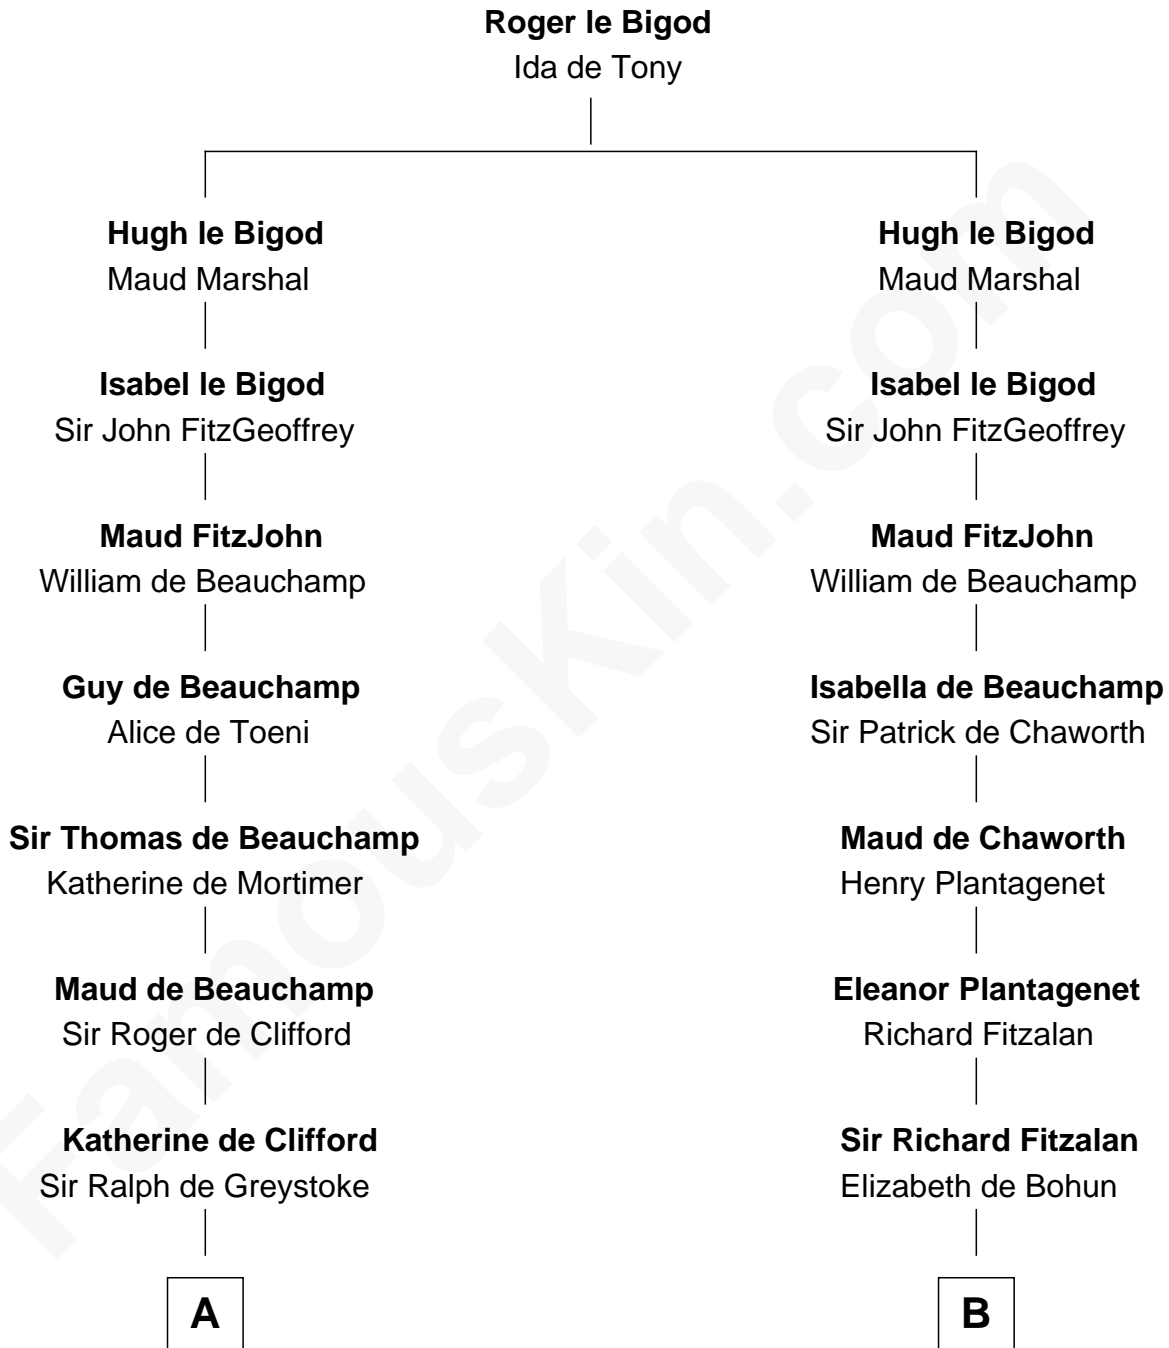

FamousKin.com

Relationship Chart of Ralph Waldo Emerson

American Poet

18th cousin 3 times removed of

Roger Sherman

Signer of the Declaration of Independence

C

Rev. Samuel Moody
Hannah Sewall

Mary Moody
Rev. Joseph Emerson

Rev. William Emerson
Phebe Bliss

Rev. William Emerson
Ruth Haskins

Ralph Waldo Emerson
American Poet

D

Mehetable Wellington
William Sherman

Roger Sherman
Signer of Declaration of Independence