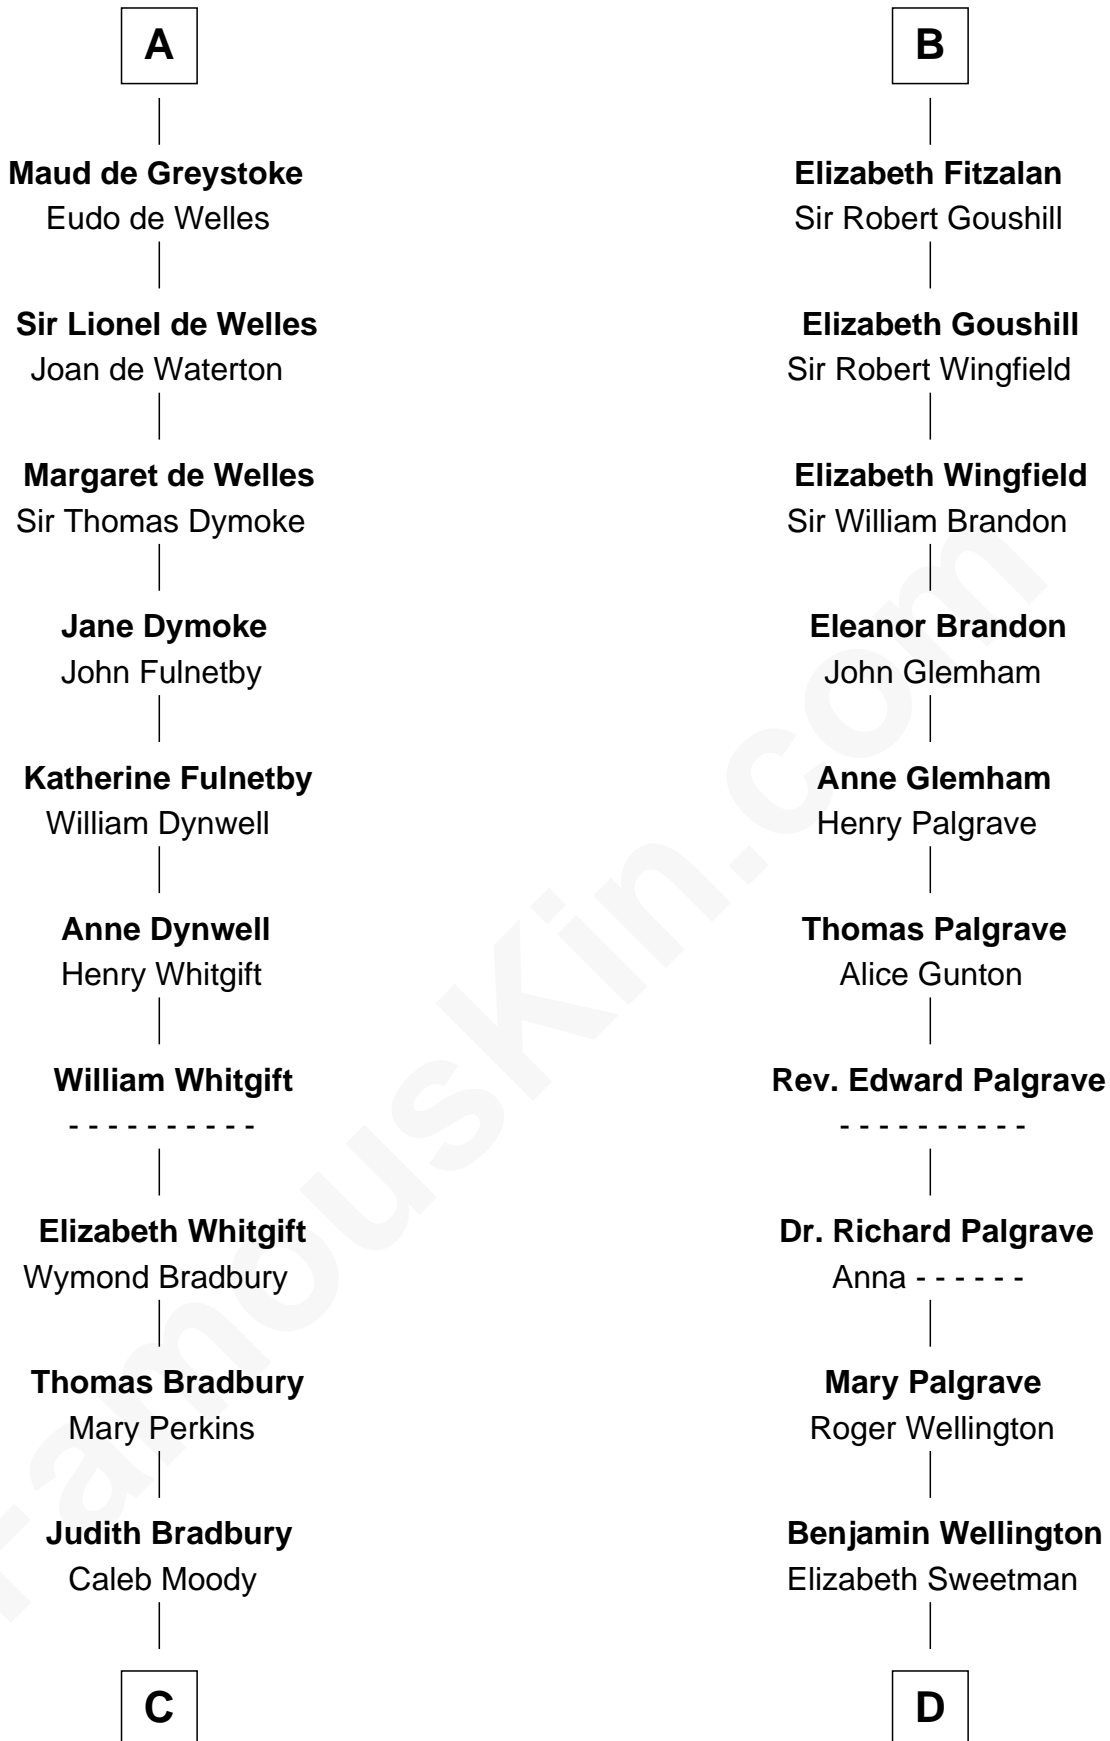

FamousKin.com

Relationship Chart of Ralph Waldo Emerson

American Poet

18th cousin 3 times removed of

Roger Sherman

Signer of the Declaration of Independence

C

Rev. Samuel Moody
Hannah Sewall

Mary Moody
Rev. Joseph Emerson

Rev. William Emerson
Phebe Bliss

Rev. William Emerson
Ruth Haskins

Ralph Waldo Emerson
American Poet

D

Mehetable Wellington
William Sherman

Roger Sherman
Signer of Declaration of Independence