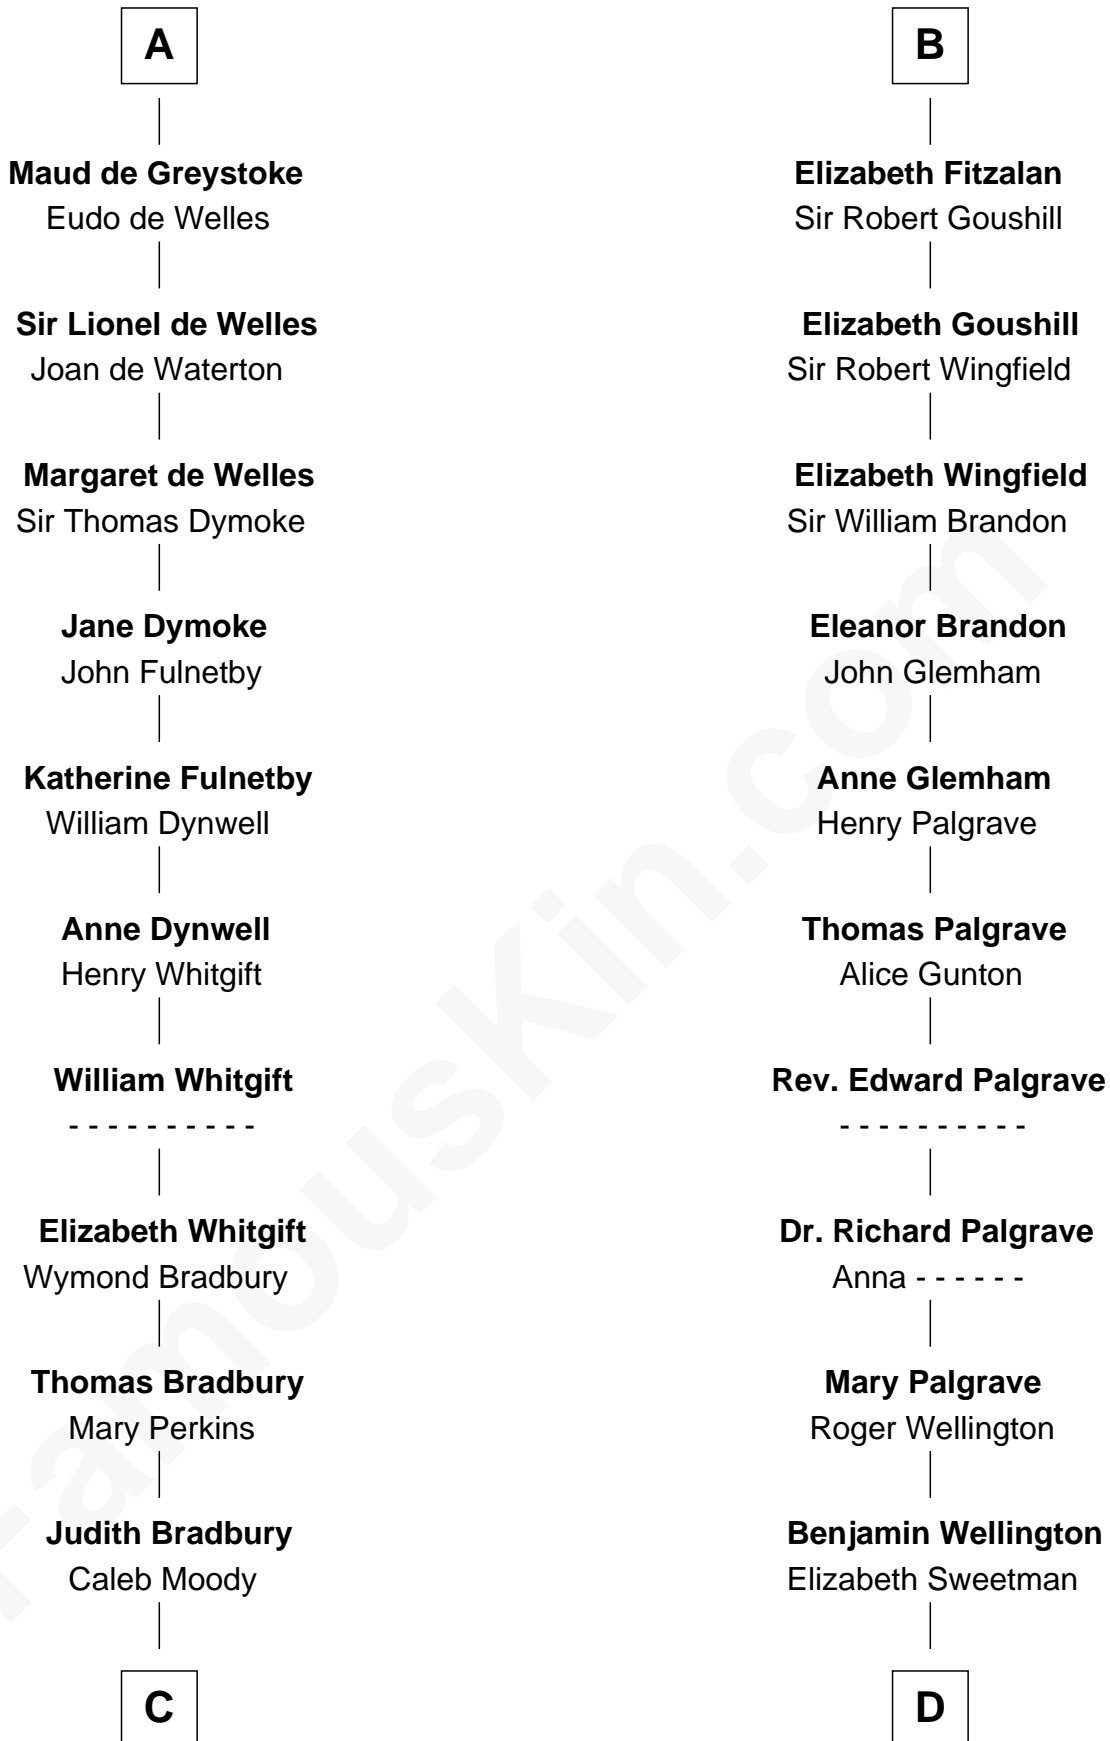

## Relationship Chart of

### Ralph Waldo Emerson

*American Poet*

18th cousin 3 times removed of

**Roger Sherman**

*Signer of the Declaration of Independence*

**C**

**Rev. Samuel Moody**

Hannah Sewall

**Mary Moody**

Rev. Joseph Emerson

**Rev. William Emerson**

Phebe Bliss

**Rev. William Emerson**

Ruth Haskins

**Ralph Waldo Emerson**

*American Poet*