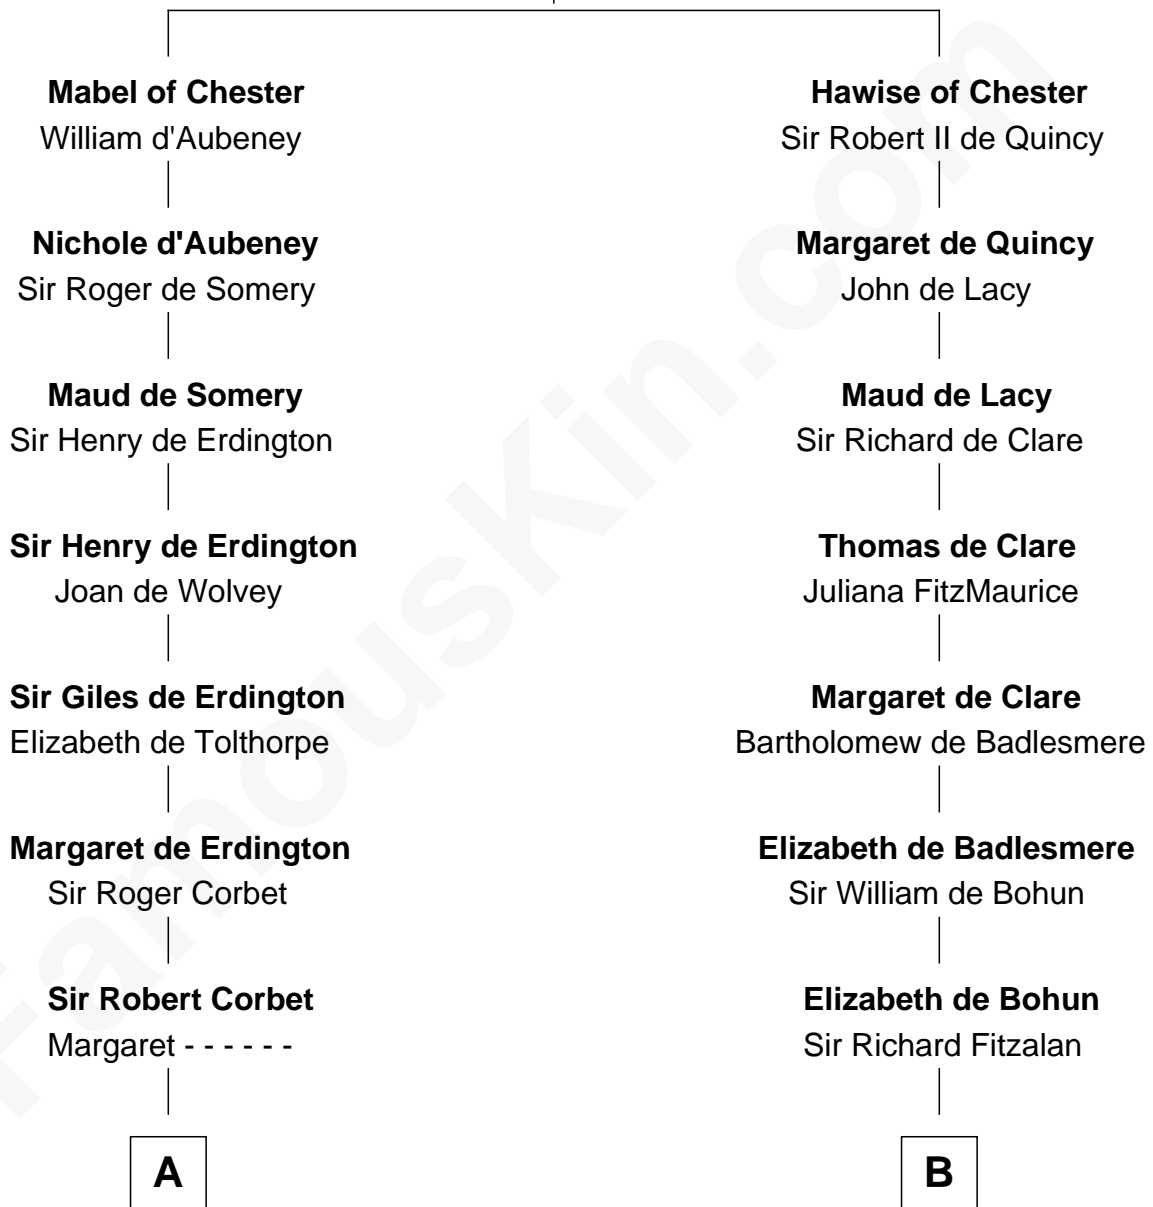

## Relationship Chart of

### Ralph Waldo Emerson

*American Poet*

18th cousin 1 time removed of

### Roger Sherman

*Signer of the Declaration of Independence*

**Hugh de Kevelioc**  
Bertrade de Montfort

FamousKin.com