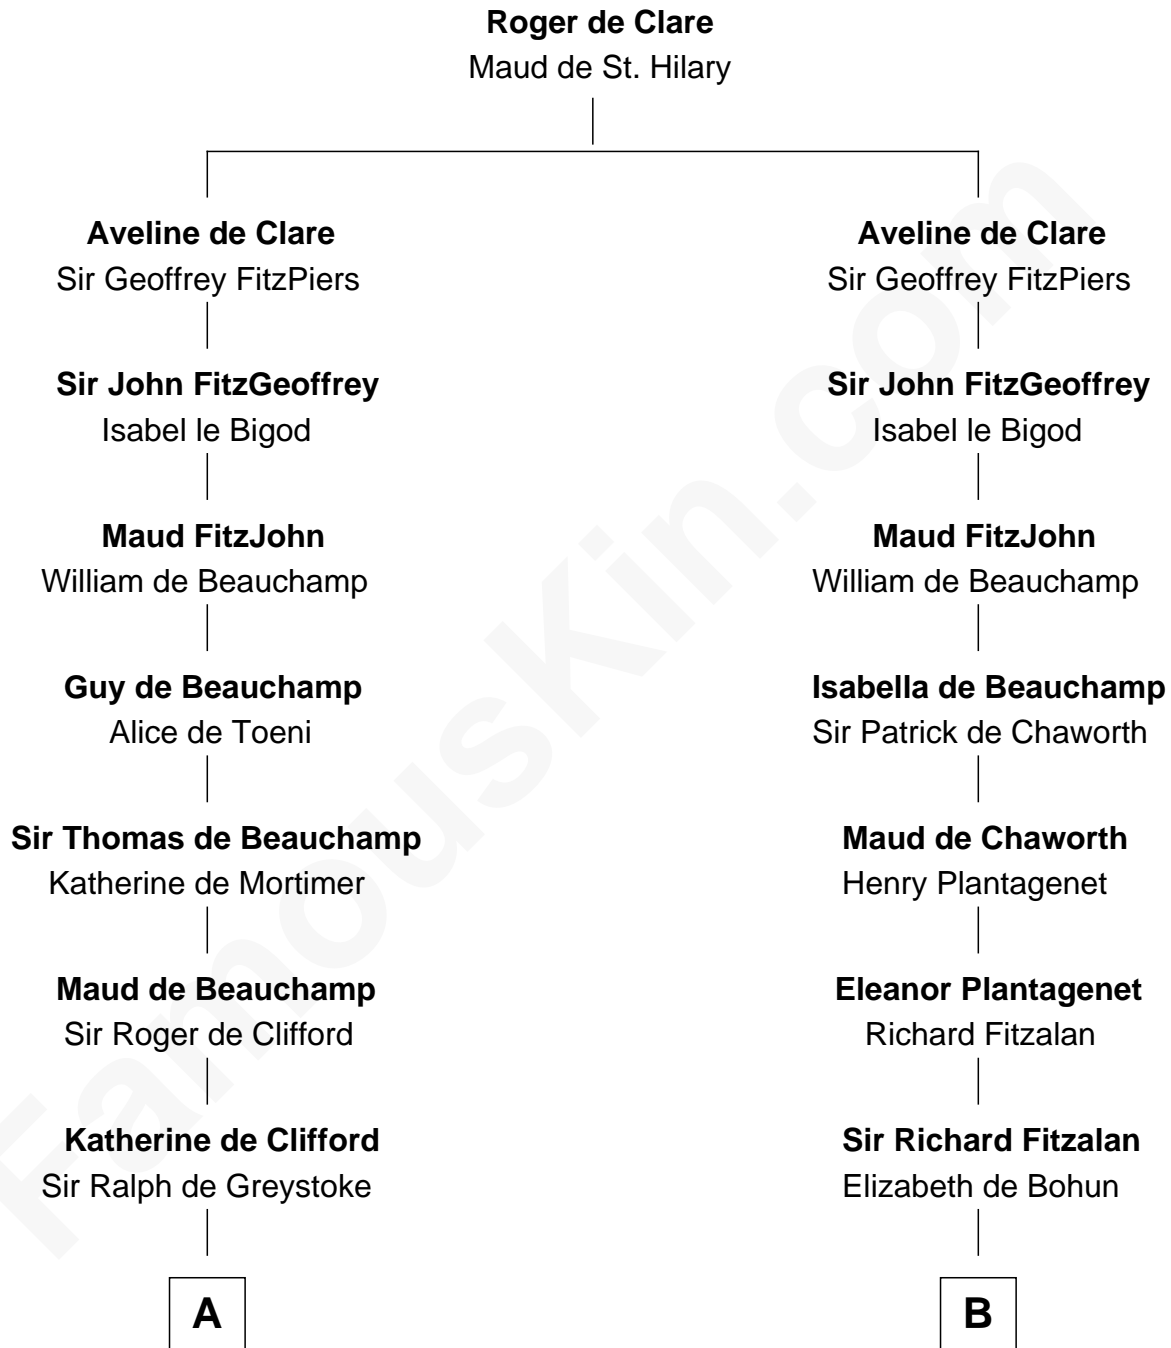

FamousKin.com

Relationship Chart of

Ralph Waldo Emerson

American Poet

18th cousin 3 times removed of

Roger Sherman

Signer of the Declaration of Independence

C

Rev. Samuel Moody
Hannah Sewall

Mary Moody
Rev. Joseph Emerson

Rev. William Emerson
Phebe Bliss

Rev. William Emerson
Ruth Haskins

Ralph Waldo Emerson
American Poet

D

Mehetable Wellington
William Sherman

Roger Sherman
Signer of Declaration of Independence