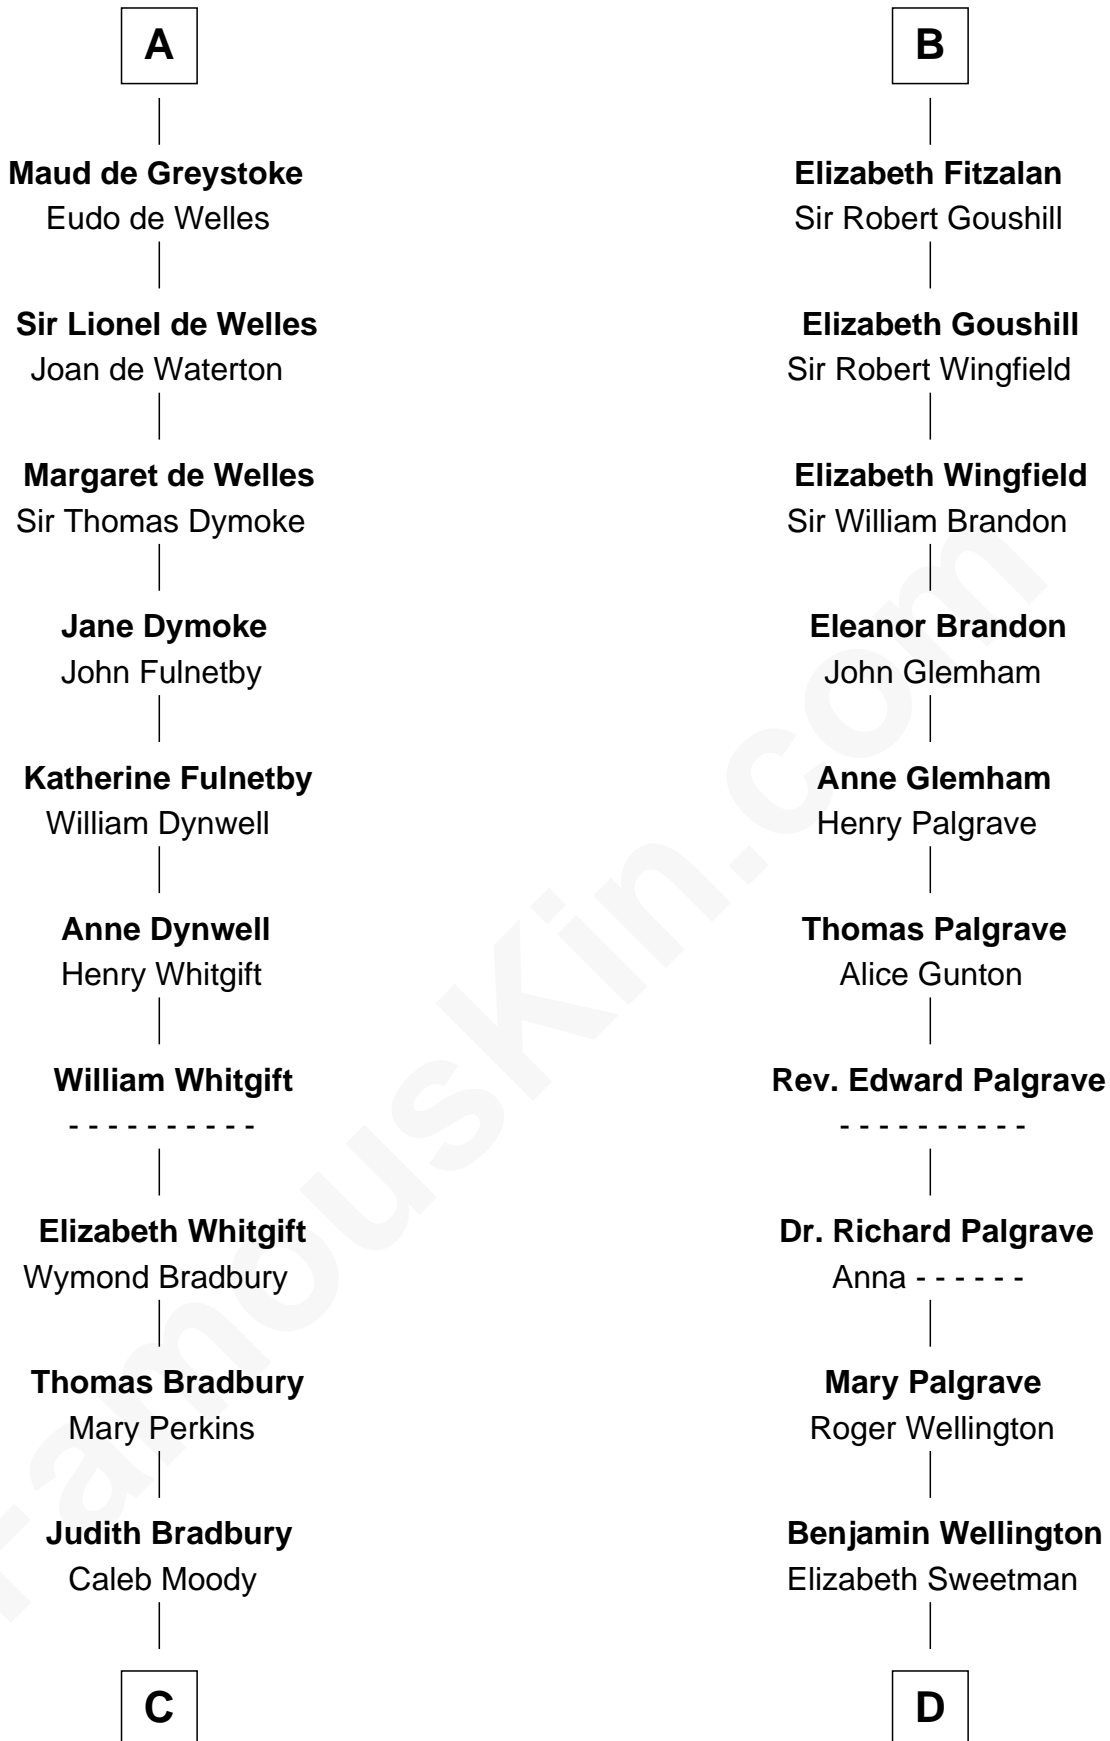

FamousKin.com

Relationship Chart of

Ralph Waldo Emerson

American Poet

18th cousin 3 times removed of

Roger Sherman

Signer of the Declaration of Independence

C

Rev. Samuel Moody
Hannah Sewall

Mary Moody
Rev. Joseph Emerson

Rev. William Emerson
Phebe Bliss

Rev. William Emerson
Ruth Haskins

Ralph Waldo Emerson
American Poet

D

Mehetable Wellington
William Sherman

Roger Sherman
Signer of Declaration of Independence