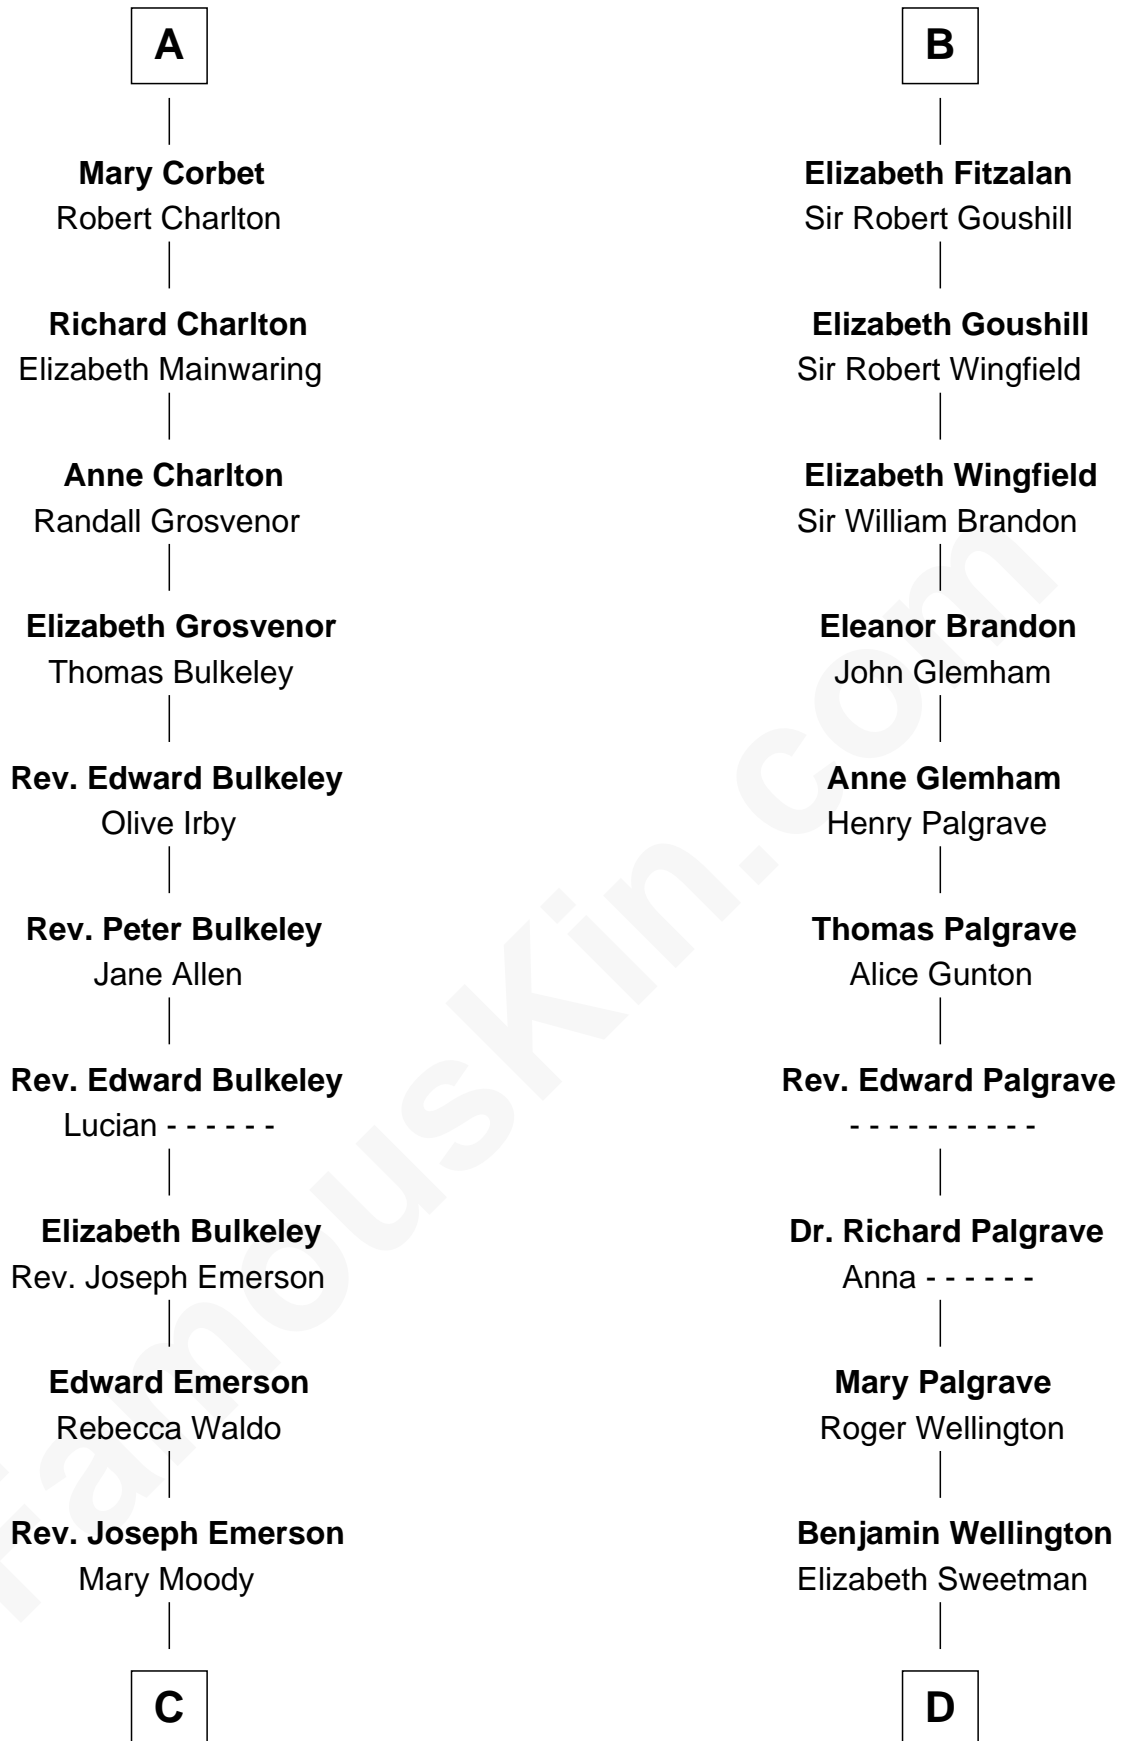

FamousKin.com

Relationship Chart of

Ralph Waldo Emerson

American Poet

18th cousin 1 time removed of

Roger Sherman

Signer of the Declaration of Independence

FamousKin.com