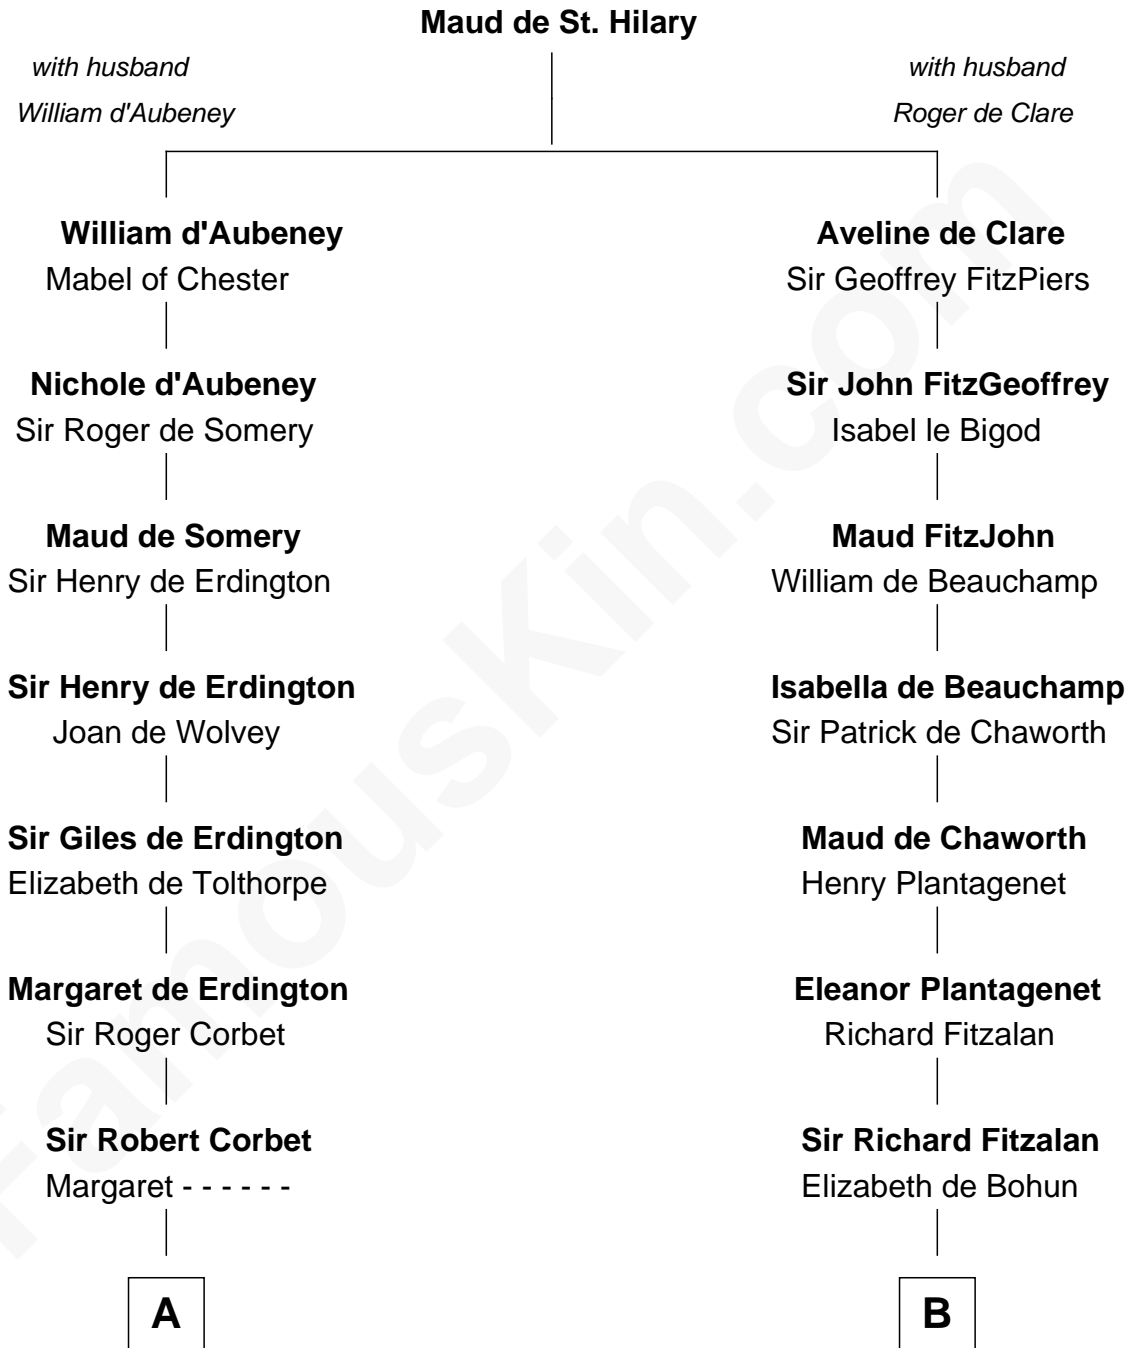

FamousKin.com

Relationship Chart of

Ralph Waldo Emerson

American Poet

18th cousin 1 time removed of

Roger Sherman

Signer of the Declaration of Independence

FamousKin.com