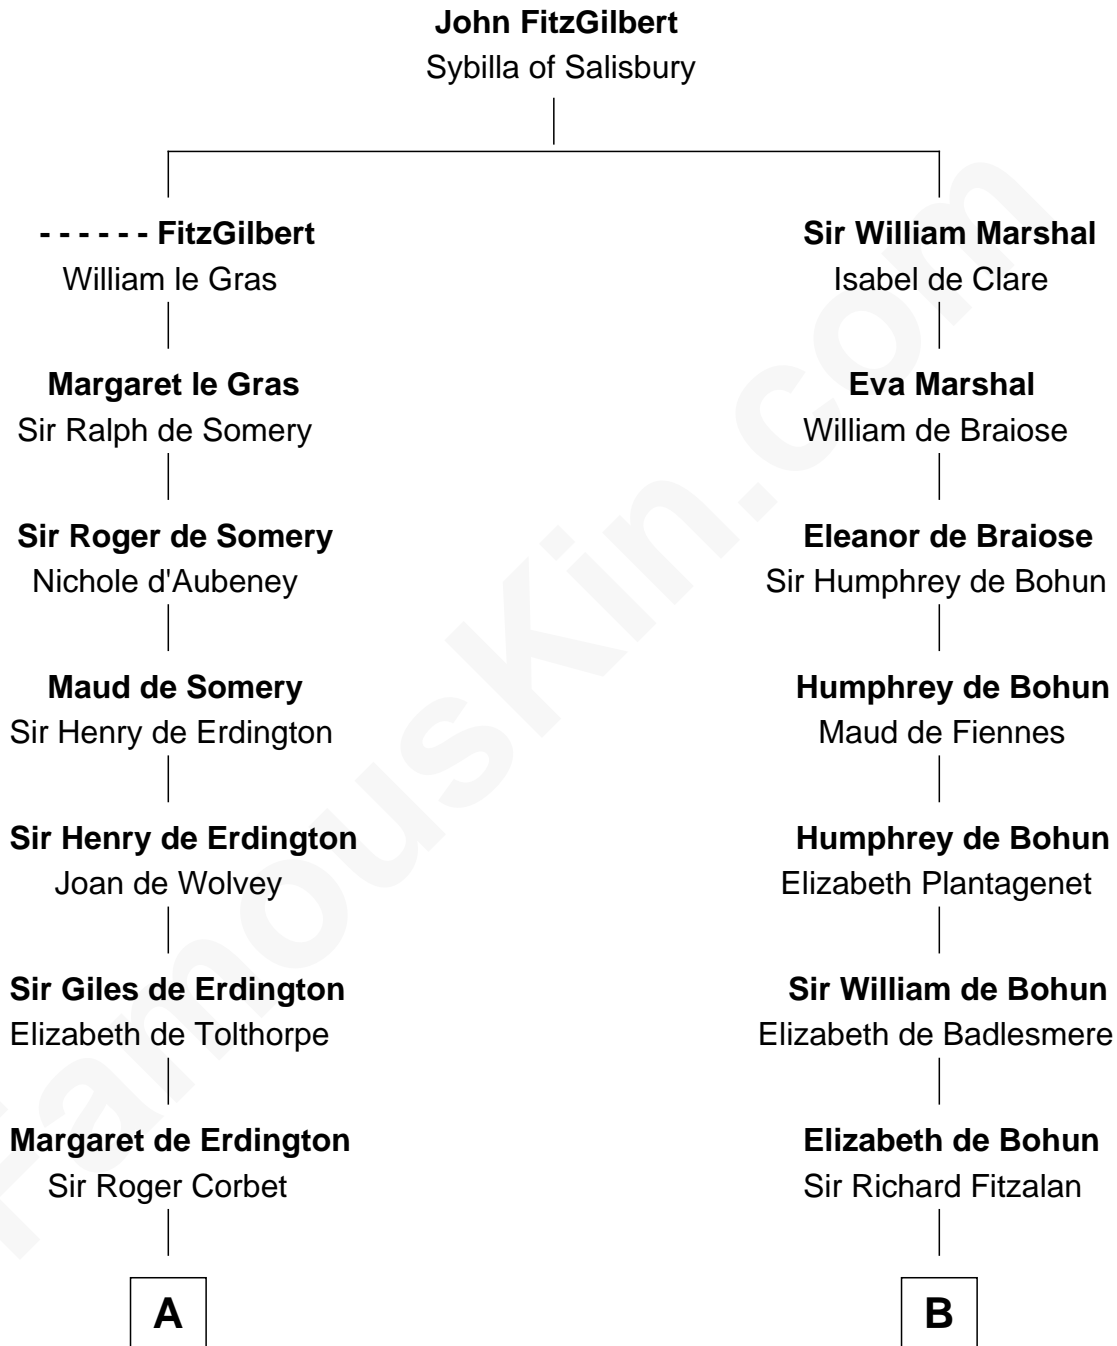

# FamousKin.com

## Relationship Chart of Ralph Waldo Emerson

*American Poet*

18th cousin 2 times removed of

**Roger Sherman**

*Signer of the Declaration of Independence*

FamousKin.com