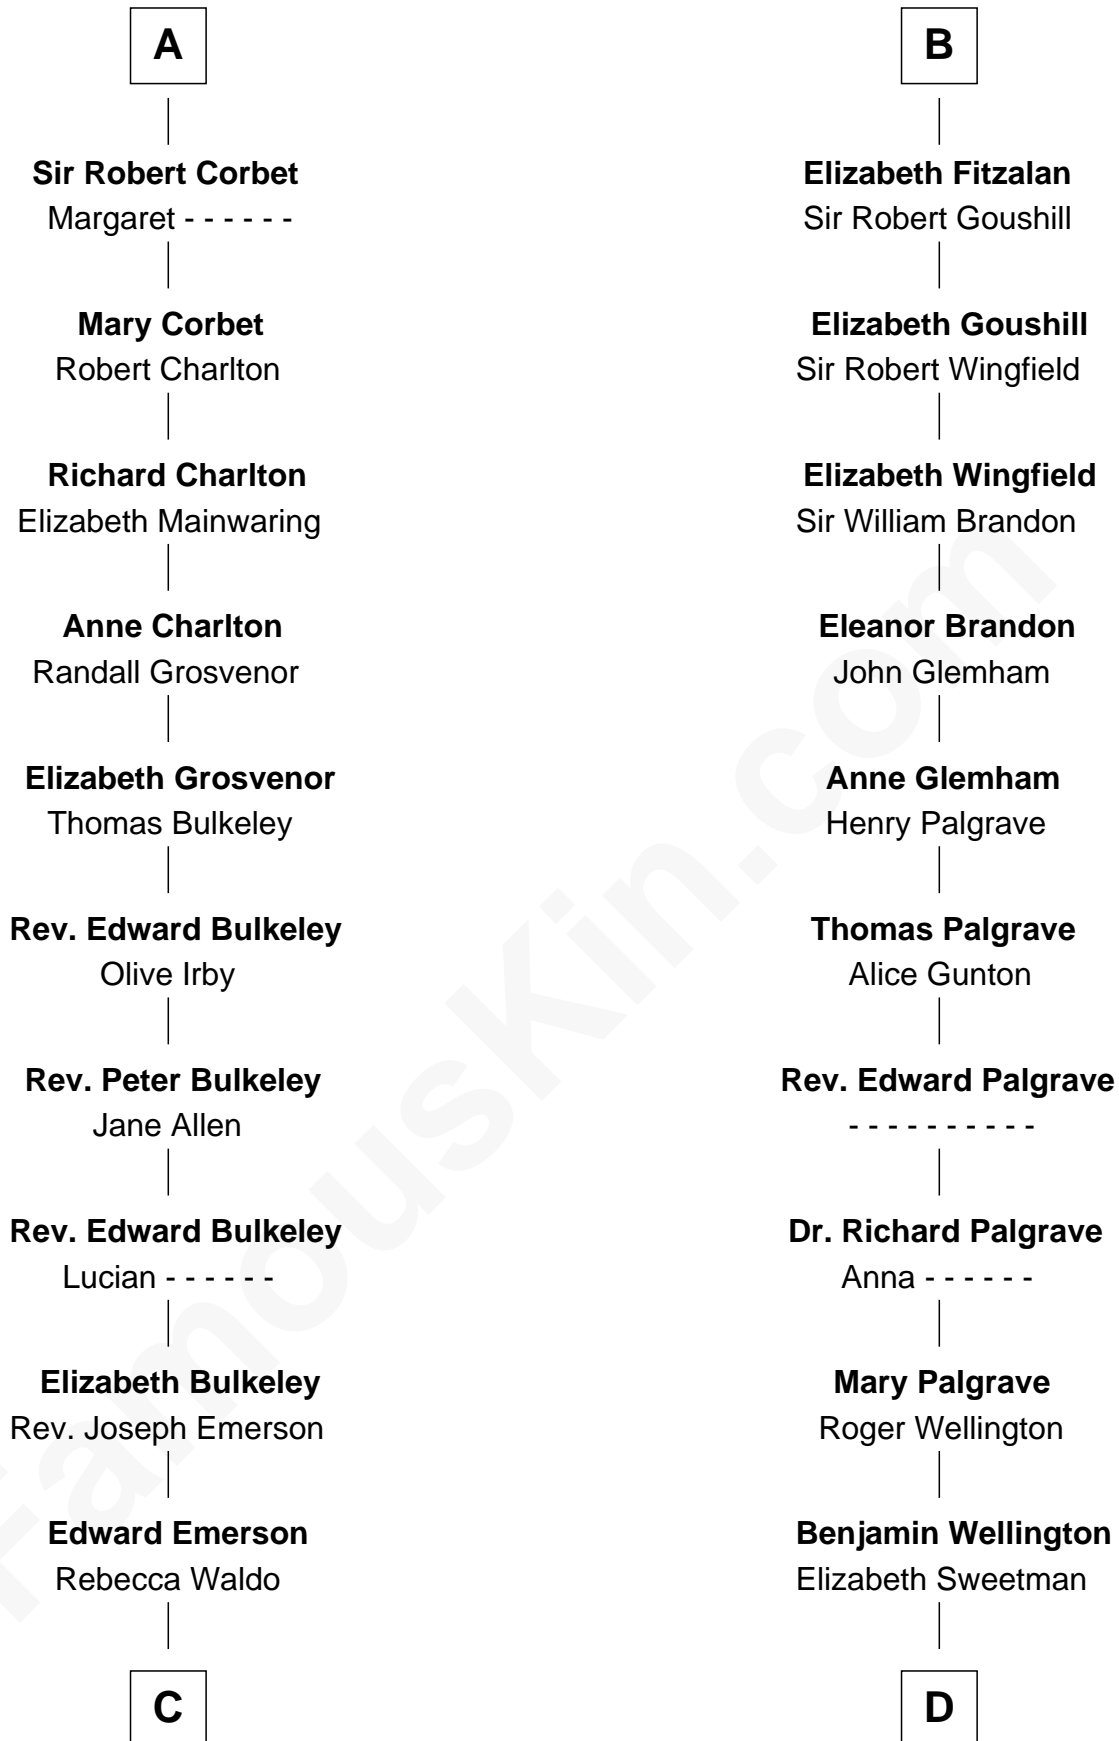

## Relationship Chart of Ralph Waldo Emerson

*American Poet*

18th cousin 2 times removed of

**Roger Sherman**

*Signer of the Declaration of Independence*

FamousKin.com