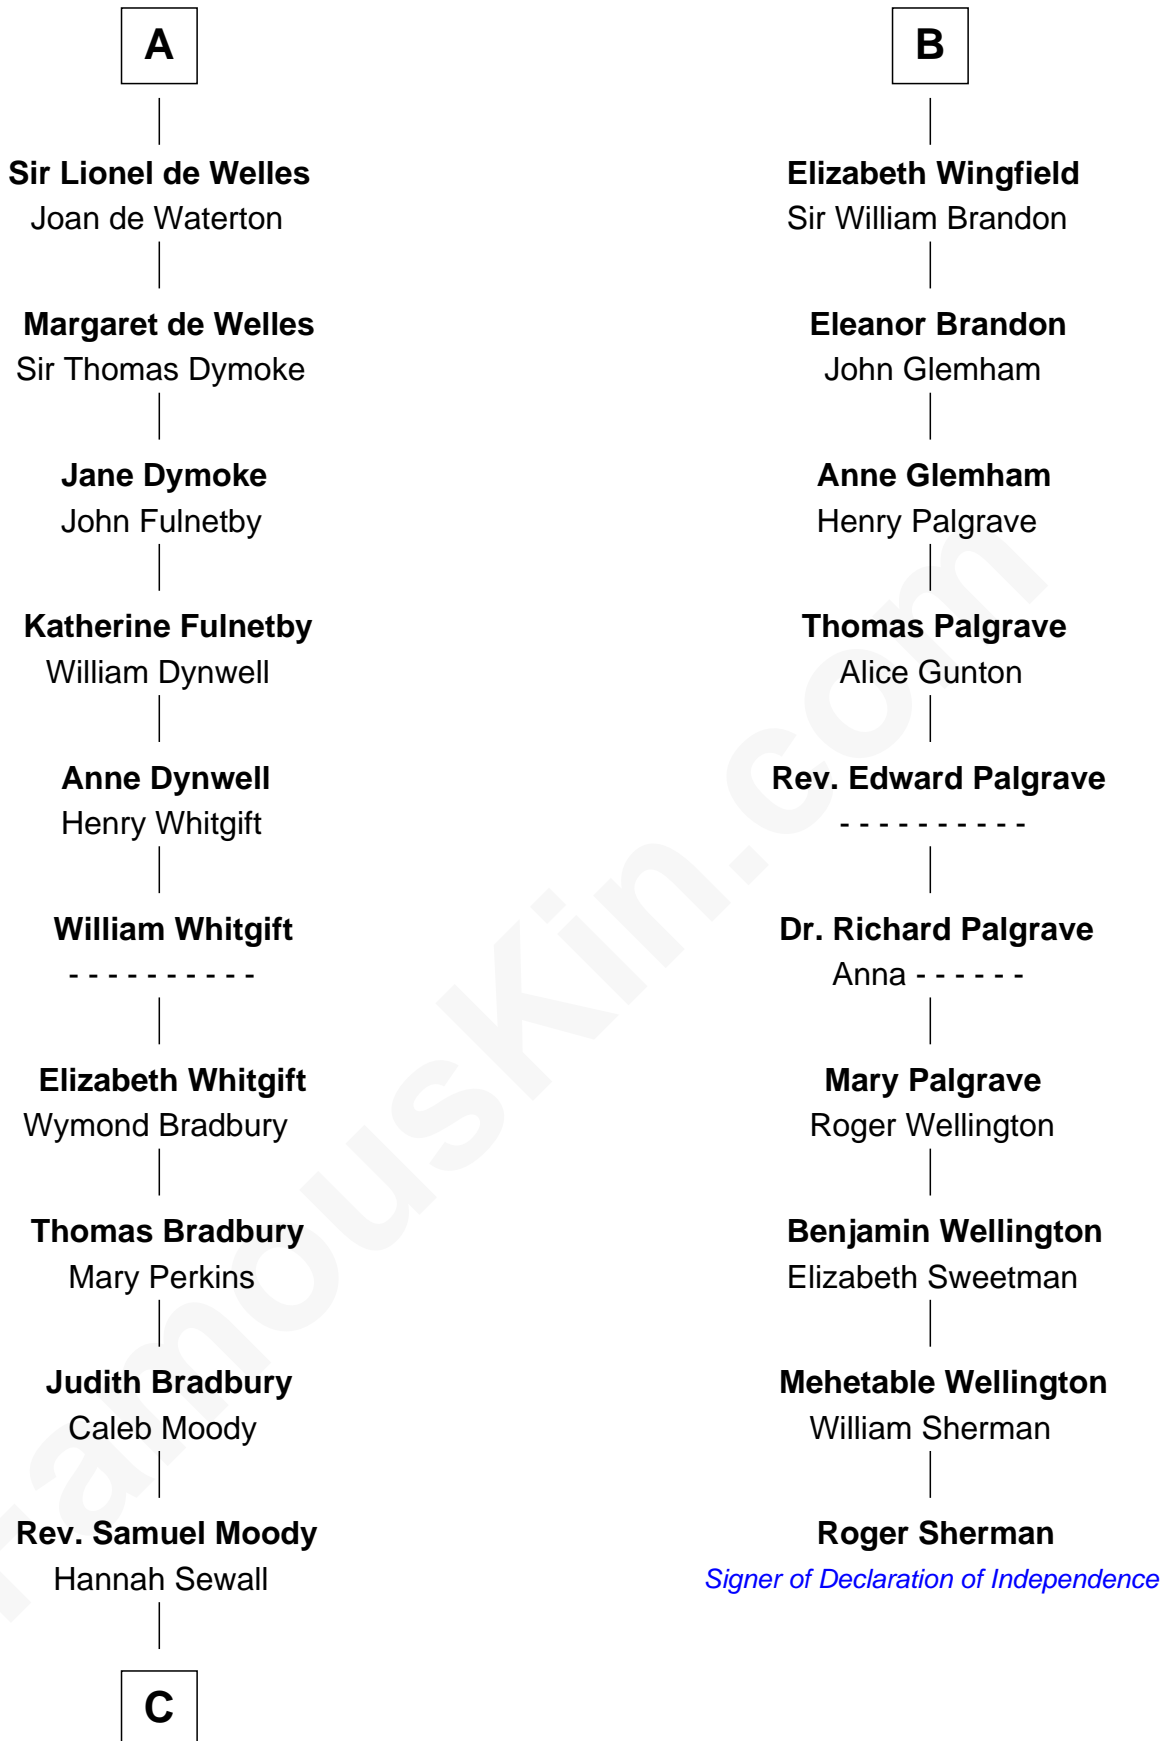

FamousKin.com

Relationship Chart of Ralph Waldo Emerson

American Poet

16th cousin 4 times removed of

Roger Sherman

Signer of the Declaration of Independence

C

FamousKin.com