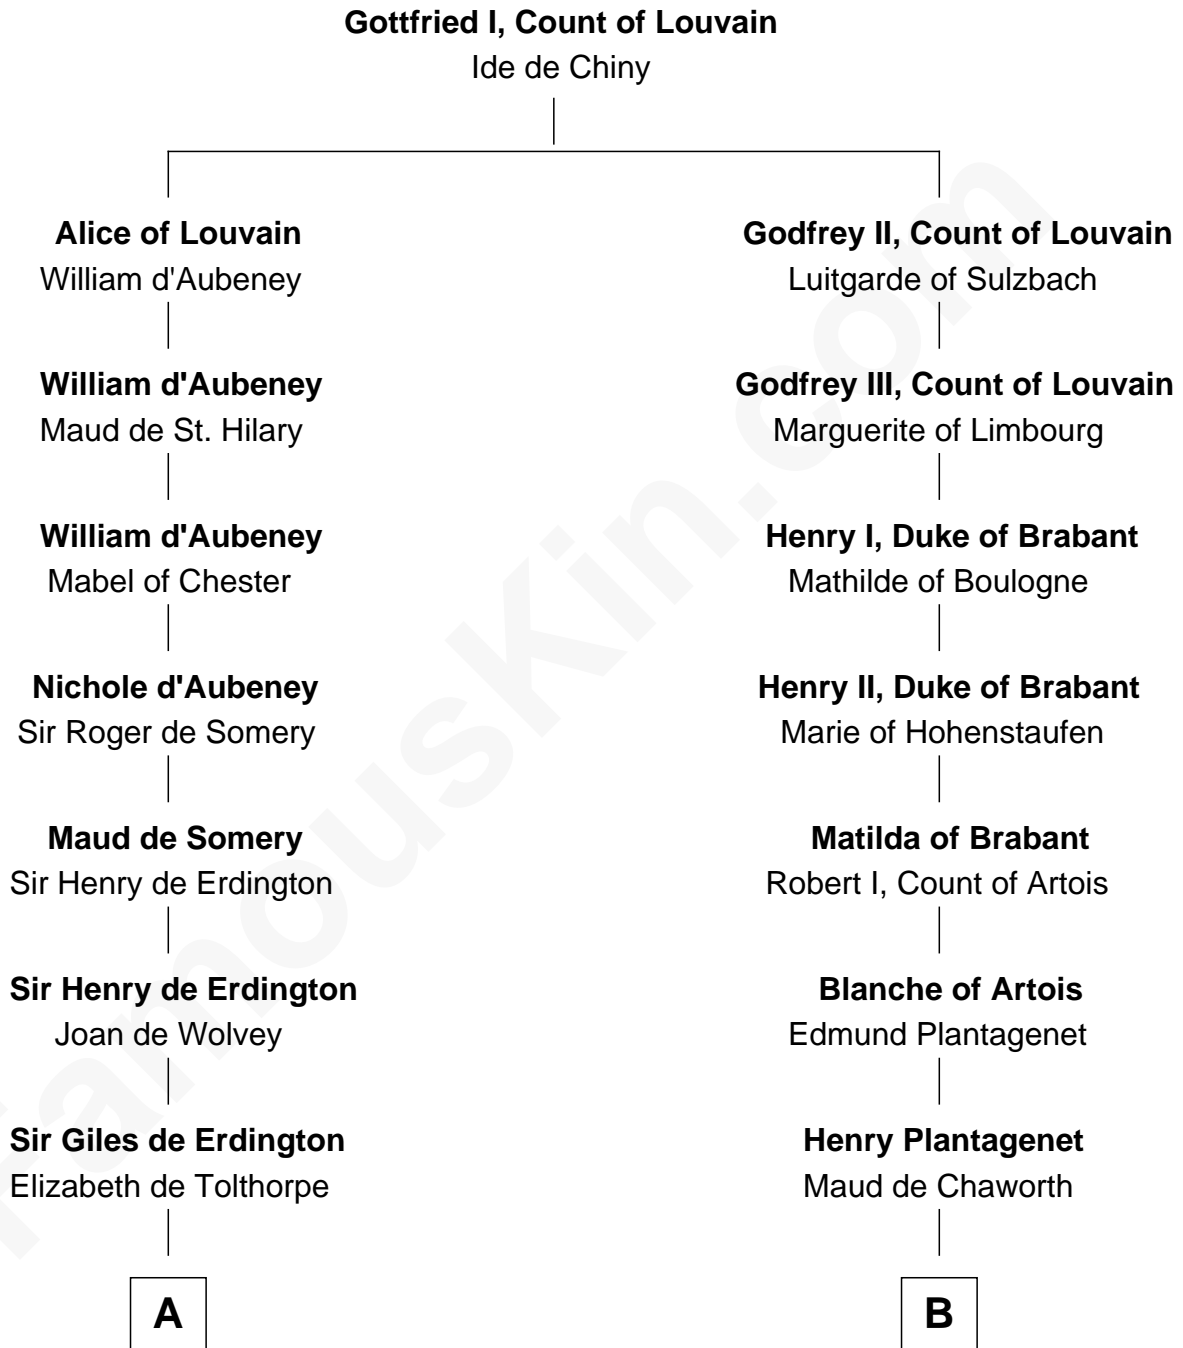

FamousKin.com
Relationship Chart of
Ralph Waldo Emerson
American Poet

20th cousin 1 time removed of
Roger Sherman
Signer of the Declaration of Independence

C

Edward Emerson

Rebecca Waldo

Rev. Joseph Emerson