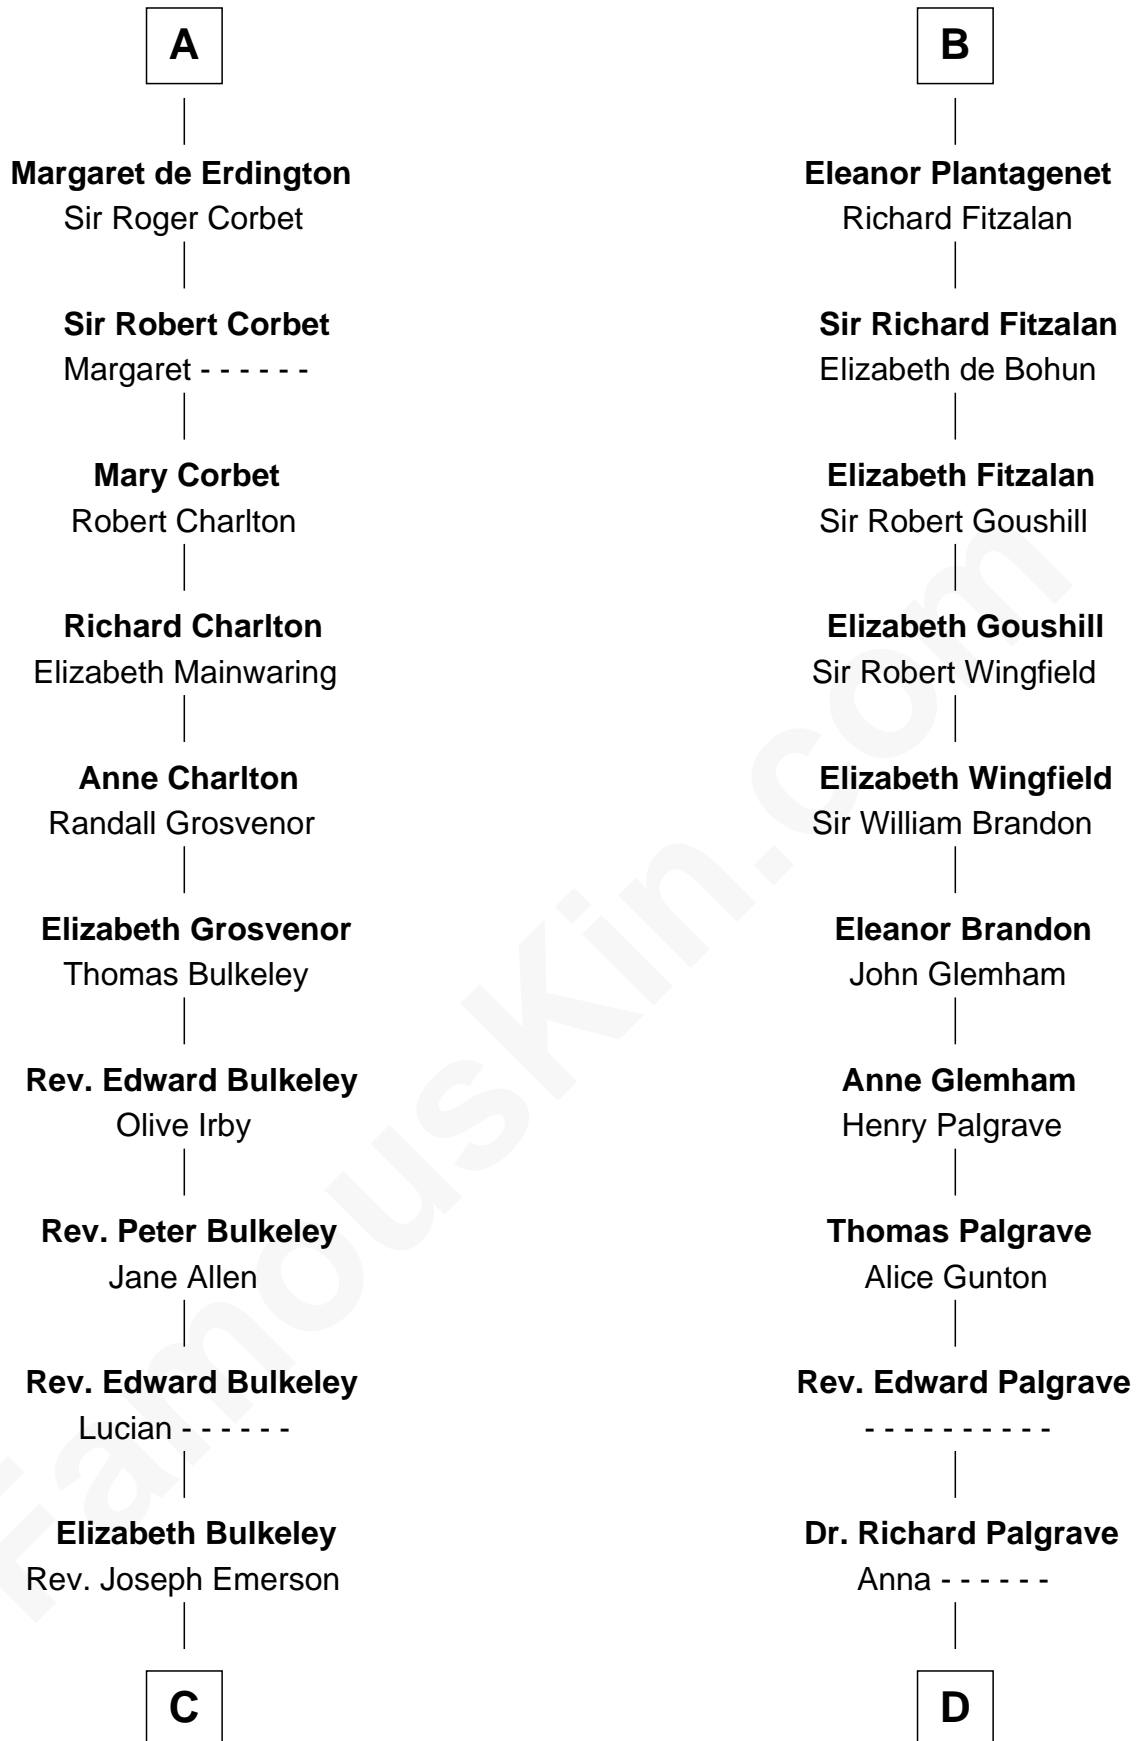

FamousKin.com
Relationship Chart of
Ralph Waldo Emerson
American Poet

20th cousin 1 time removed of
Roger Sherman
Signer of the Declaration of Independence

C

Edward Emerson

Rebecca Waldo

Rev. Joseph Emerson

Mary Moody

Rev. William Emerson

Phebe Bliss

Rev. William Emerson

Ruth Haskins

Ralph Waldo Emerson

American Poet

D

Mary Palgrave

Roger Wellington

Benjamin Wellington

Elizabeth Sweetman

Mehetable Wellington

William Sherman

Roger Sherman

Signer of Declaration of Independence