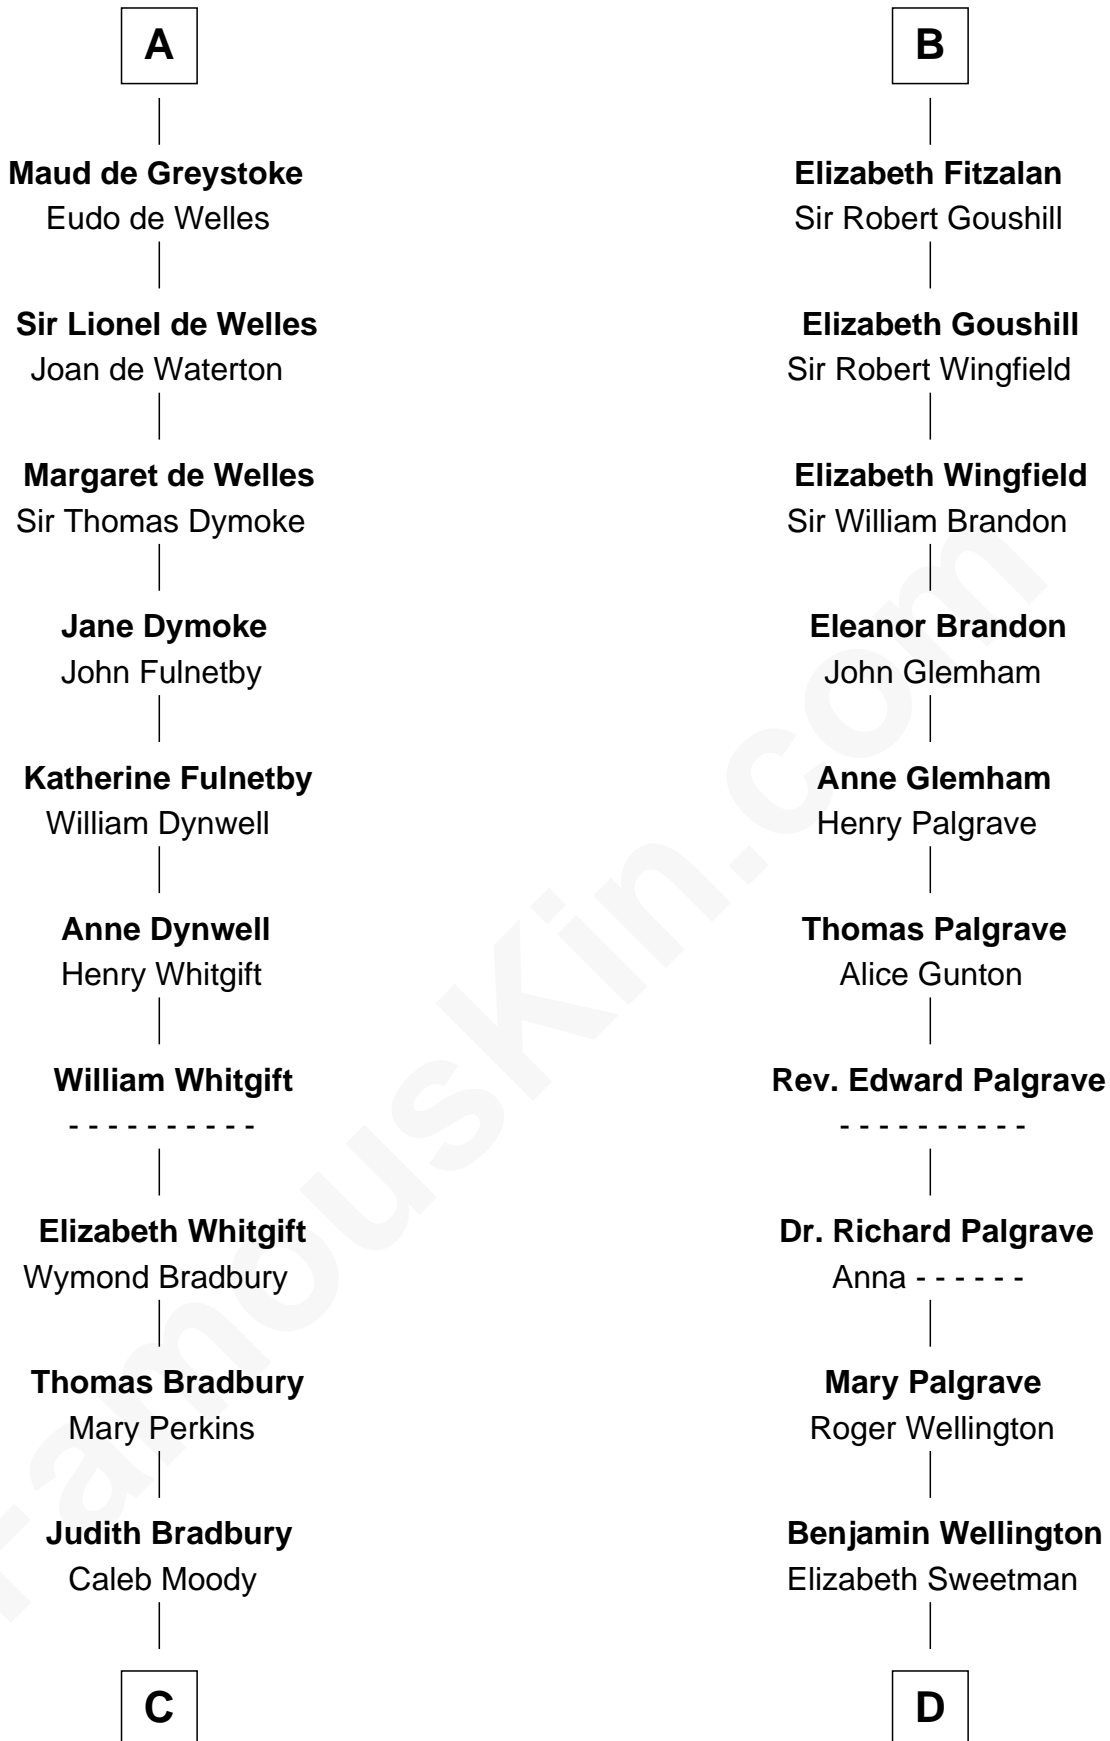

FamousKin.com
Relationship Chart of
Ralph Waldo Emerson
American Poet

18th cousin 3 times removed of
Roger Sherman
Signer of the Declaration of Independence

C

Rev. Samuel Moody

Hannah Sewall

Mary Moody

Rev. Joseph Emerson