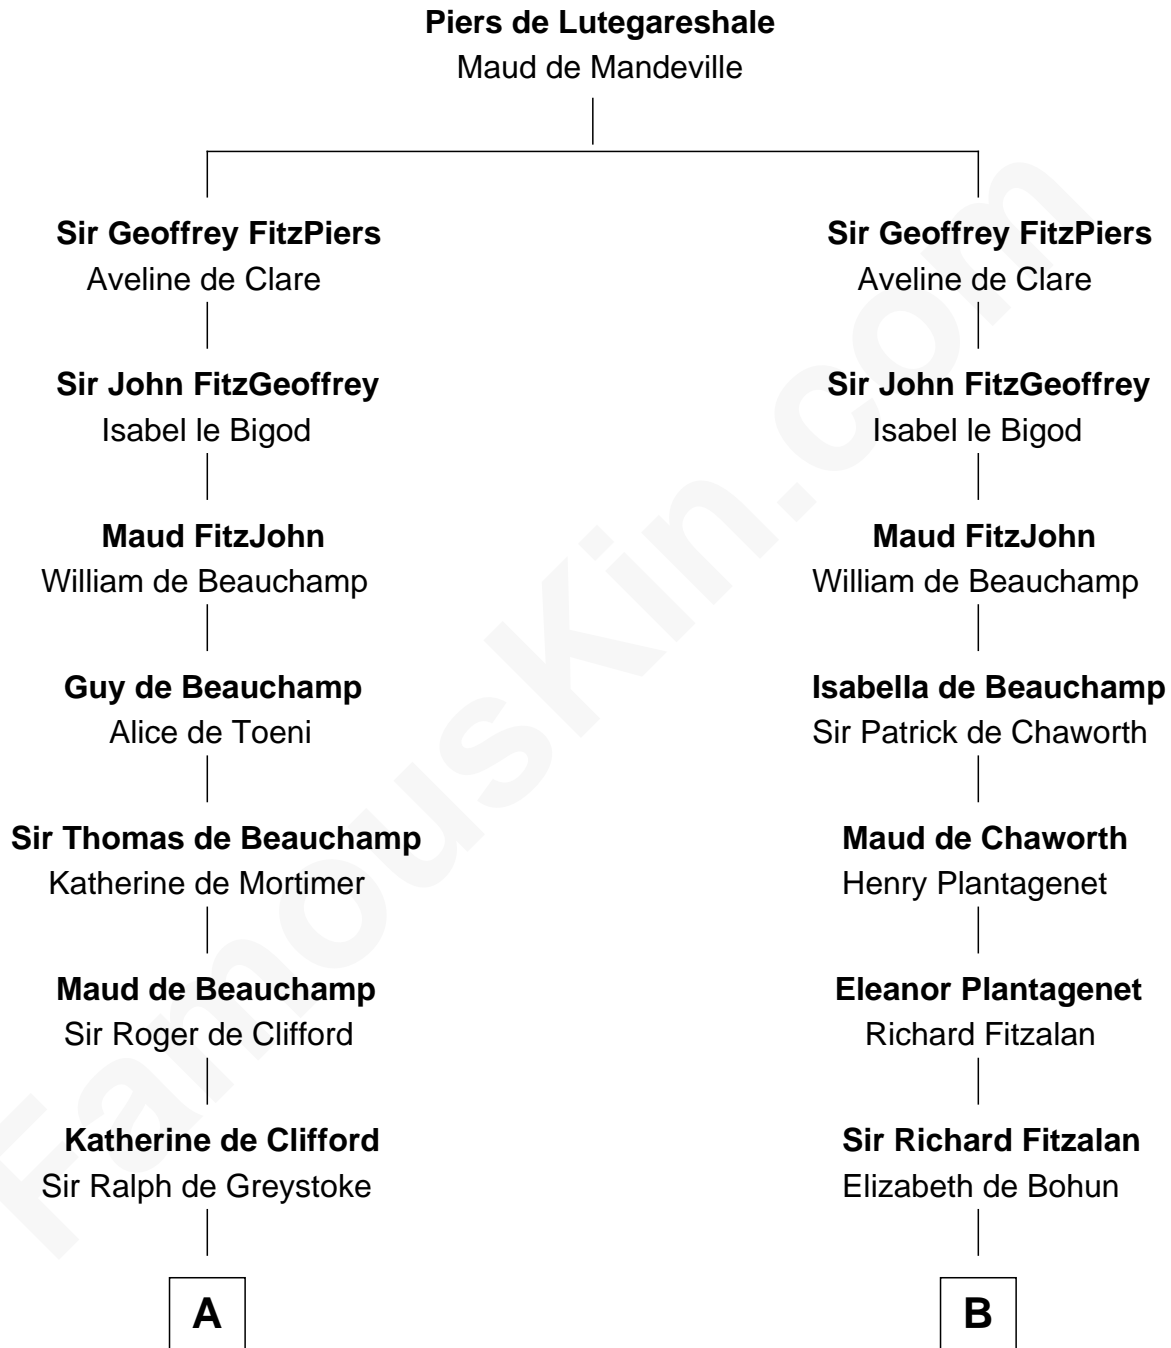

FamousKin.com
Relationship Chart of
Ralph Waldo Emerson
American Poet

18th cousin 3 times removed of
Roger Sherman
Signer of the Declaration of Independence

C

Rev. Samuel Moody

Hannah Sewall

Mary Moody

Rev. Joseph Emerson