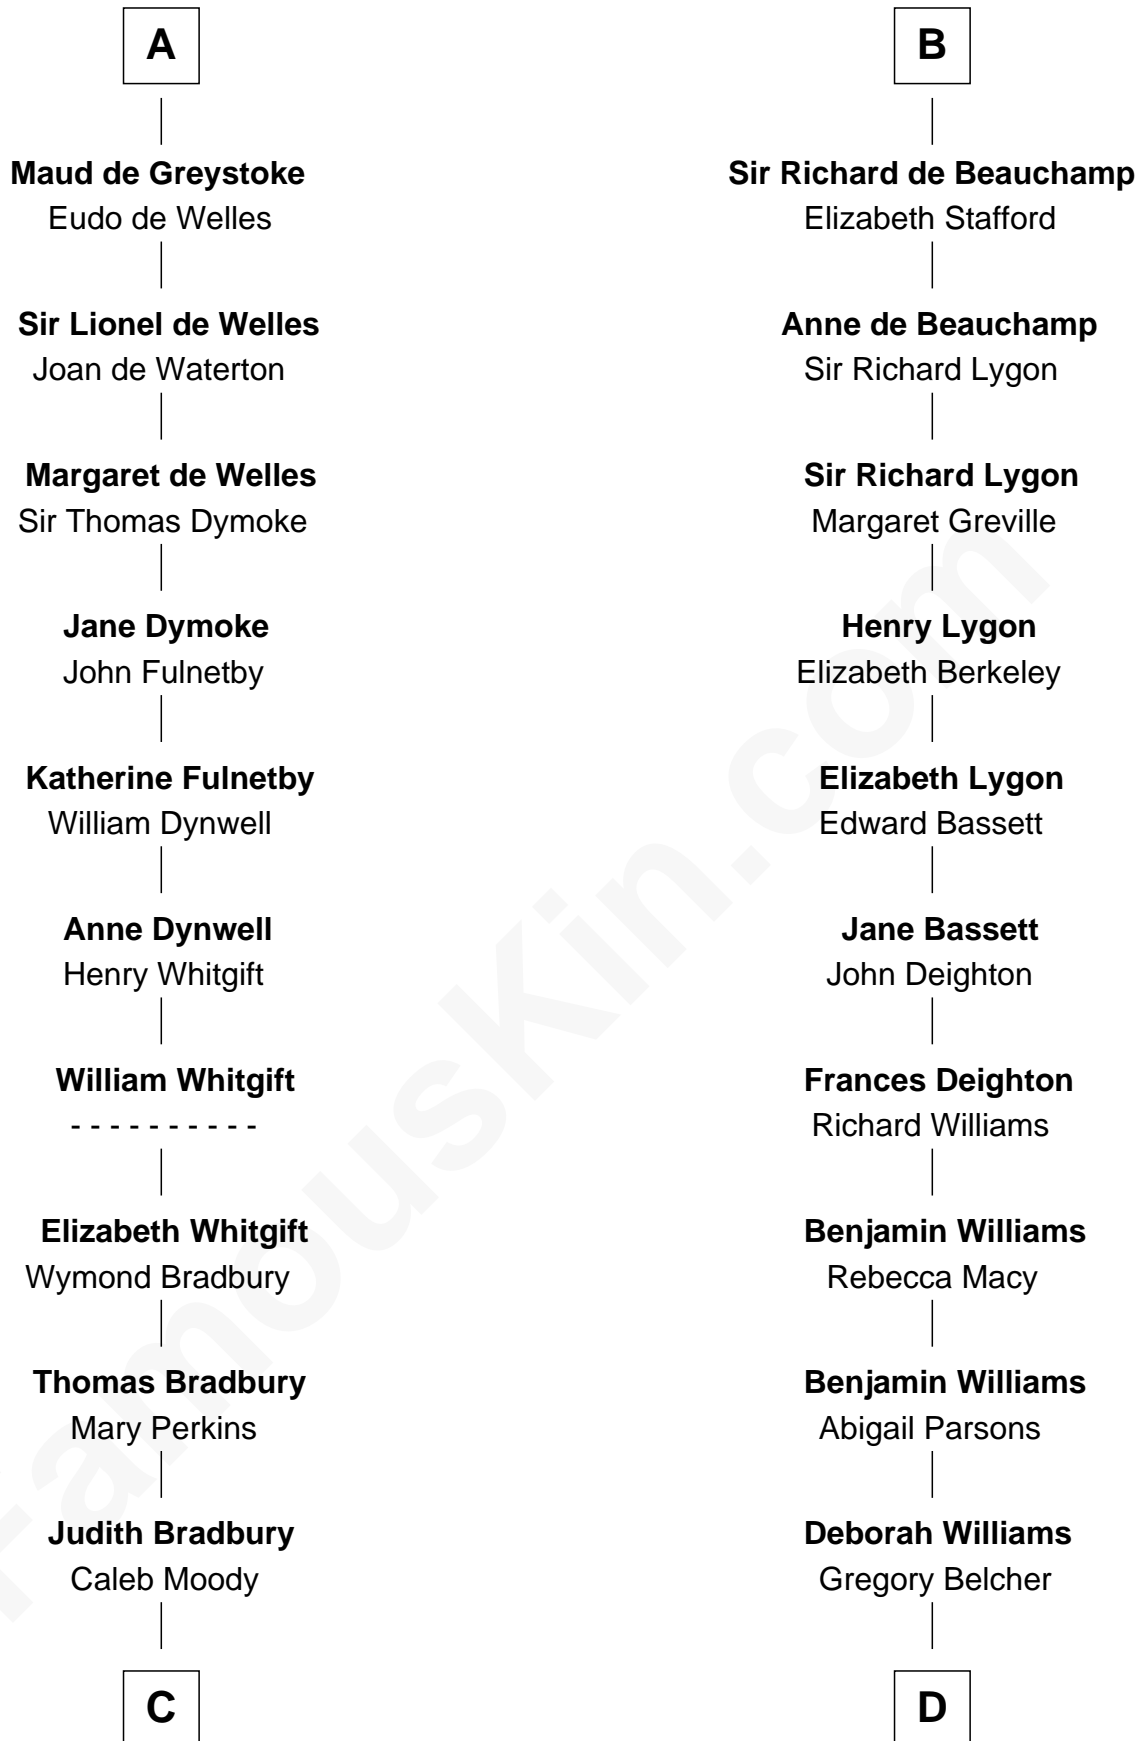

## Relationship Chart of

### Ralph Waldo Emerson

*American Poet*

21st cousin of

### General Douglas MacArthur

*U.S. Army - World War II*

**C**

**Rev. Samuel Moody**

Hannah Sewall

**Mary Moody**

Rev. Joseph Emerson

**Rev. William Emerson**