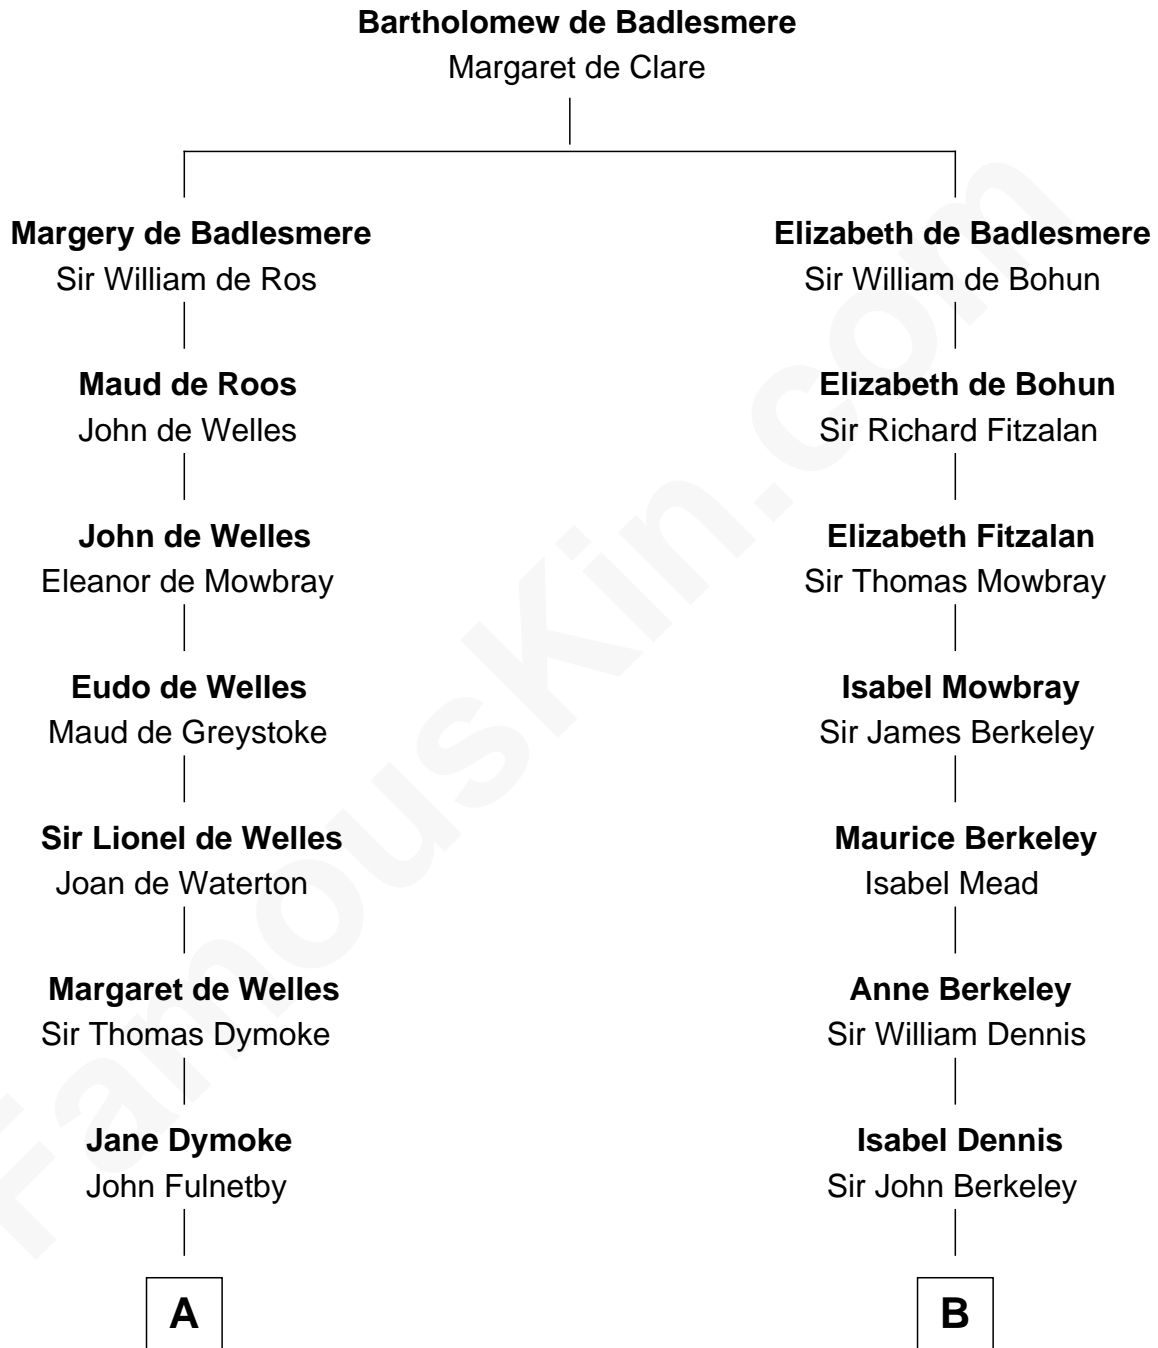

FamousKin.com
Relationship Chart of
Ralph Waldo Emerson
American Poet

17th cousin 1 time removed of
General Douglas MacArthur
U.S. Army - World War II

C

Gen. Arthur MacArthur

Mary Pinckney Hardy

General Douglas MacArthur

U.S. Army - World War II

FamousKin.com