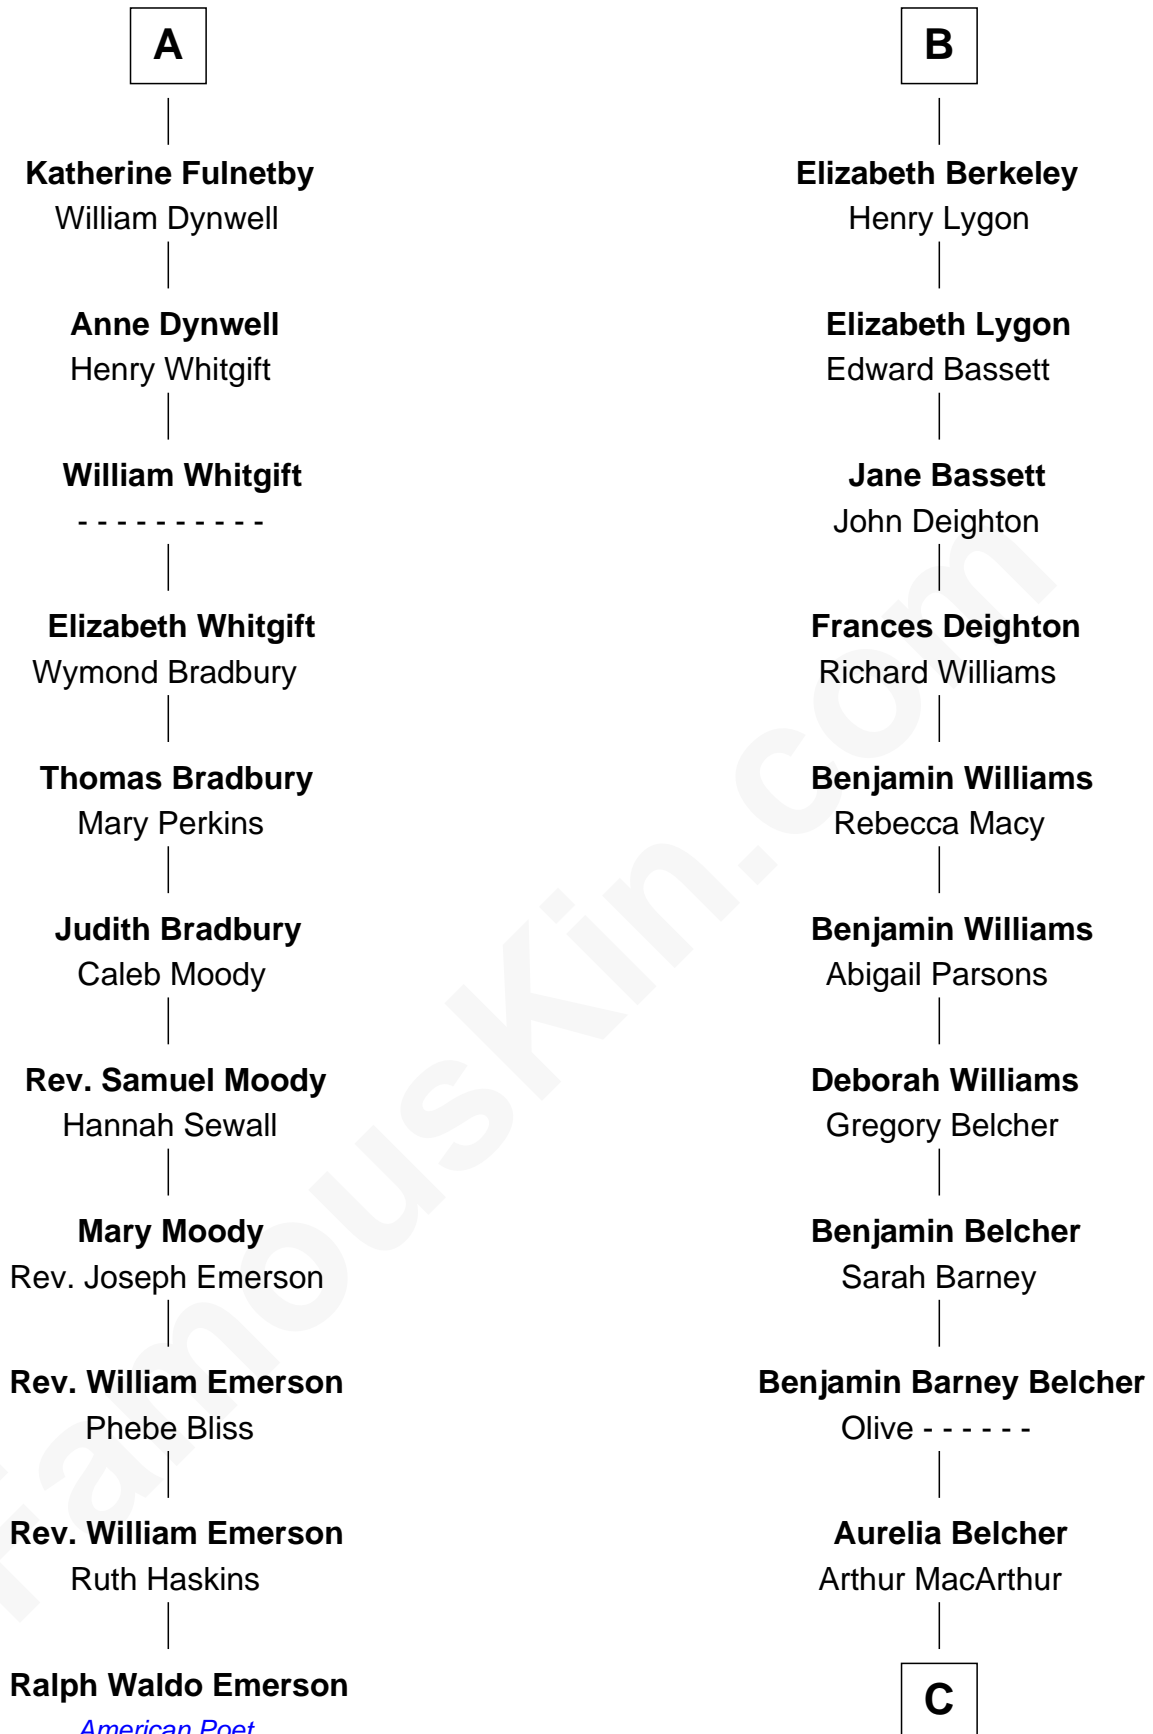

FamousKin.com
Relationship Chart of
Ralph Waldo Emerson
American Poet

17th cousin 1 time removed of
General Douglas MacArthur
U.S. Army - World War II

C

Gen. Arthur MacArthur

Mary Pinckney Hardy

General Douglas MacArthur

U.S. Army - World War II

FamousKin.com