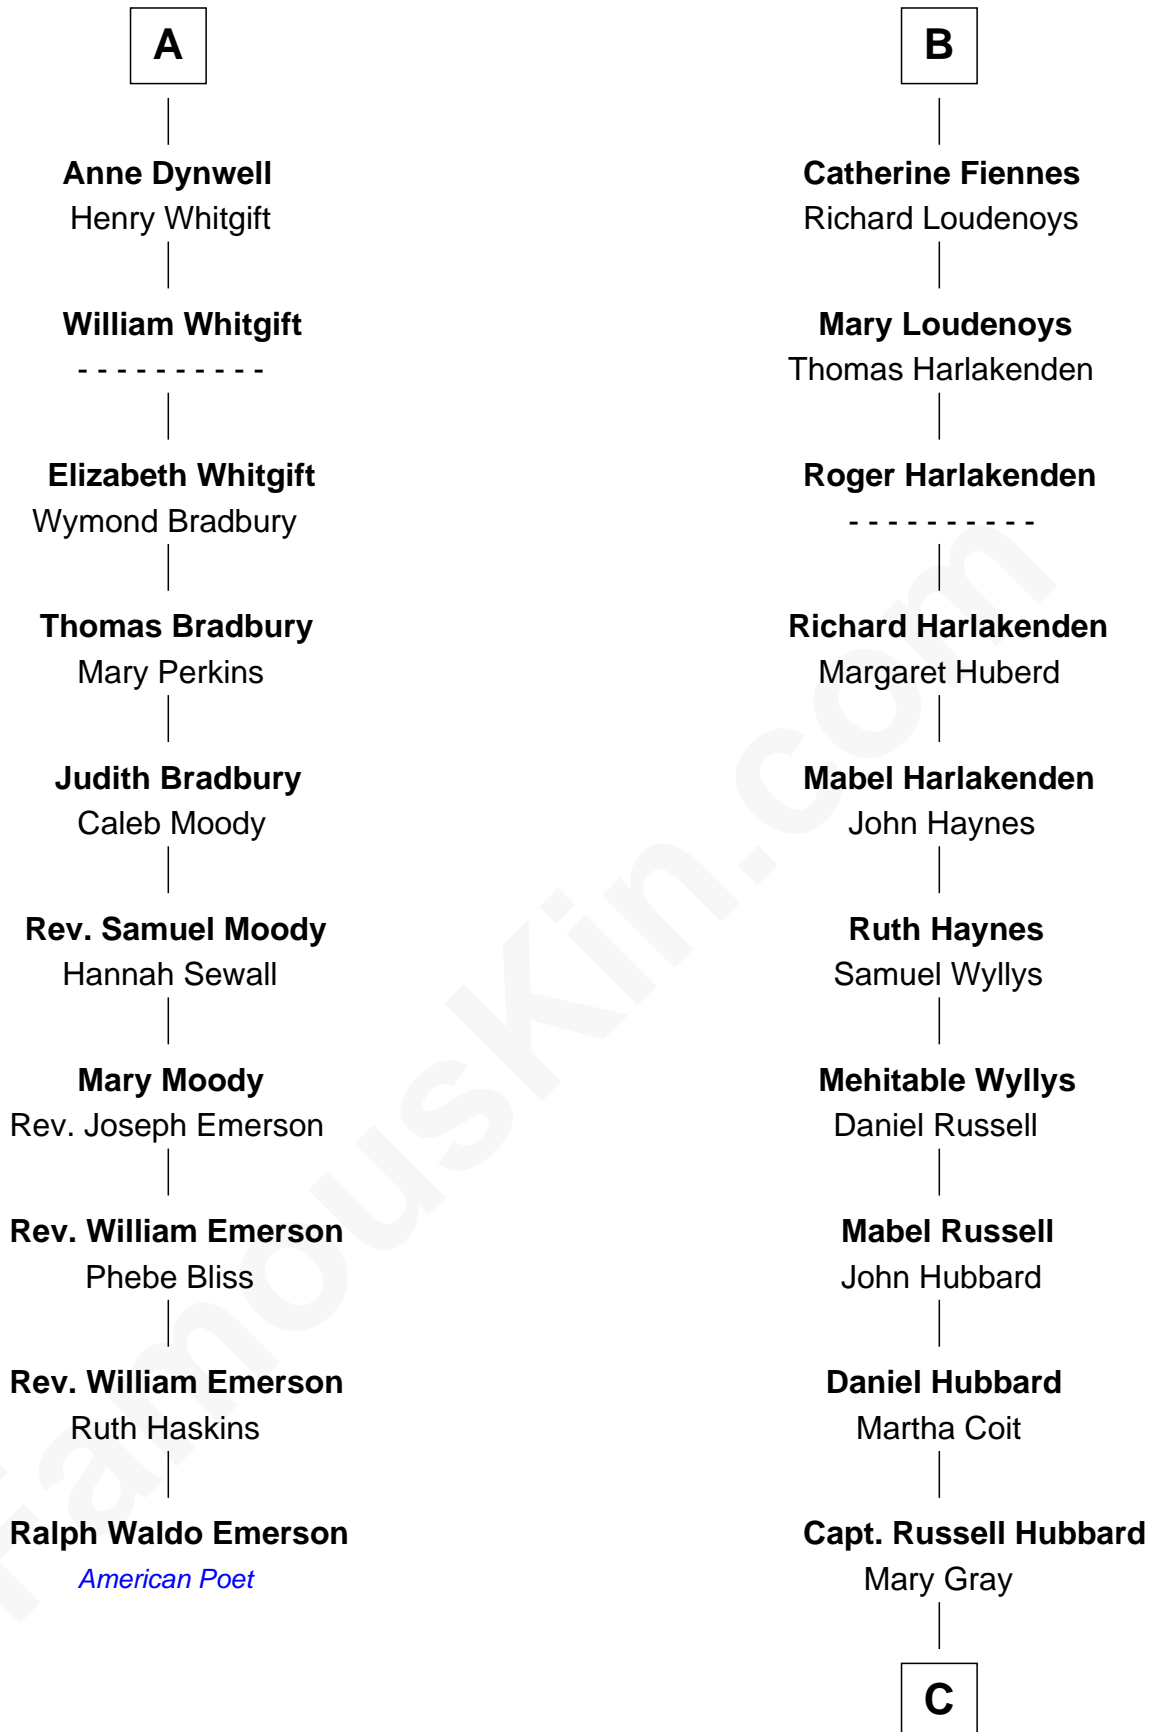

FamousKin.com

Relationship Chart of

Ralph Waldo Emerson

American Poet

16th cousin 4 times removed of

Frank Lloyd Wright

American Architect

Sir Thomas de Beauchamp

Katherine de Mortimer

C

—
Martha Hubbard

David Wright
—

Rev. David Wright

Abigail Goddard
—

William Carey Wright

Anna Lloyd Jones
—