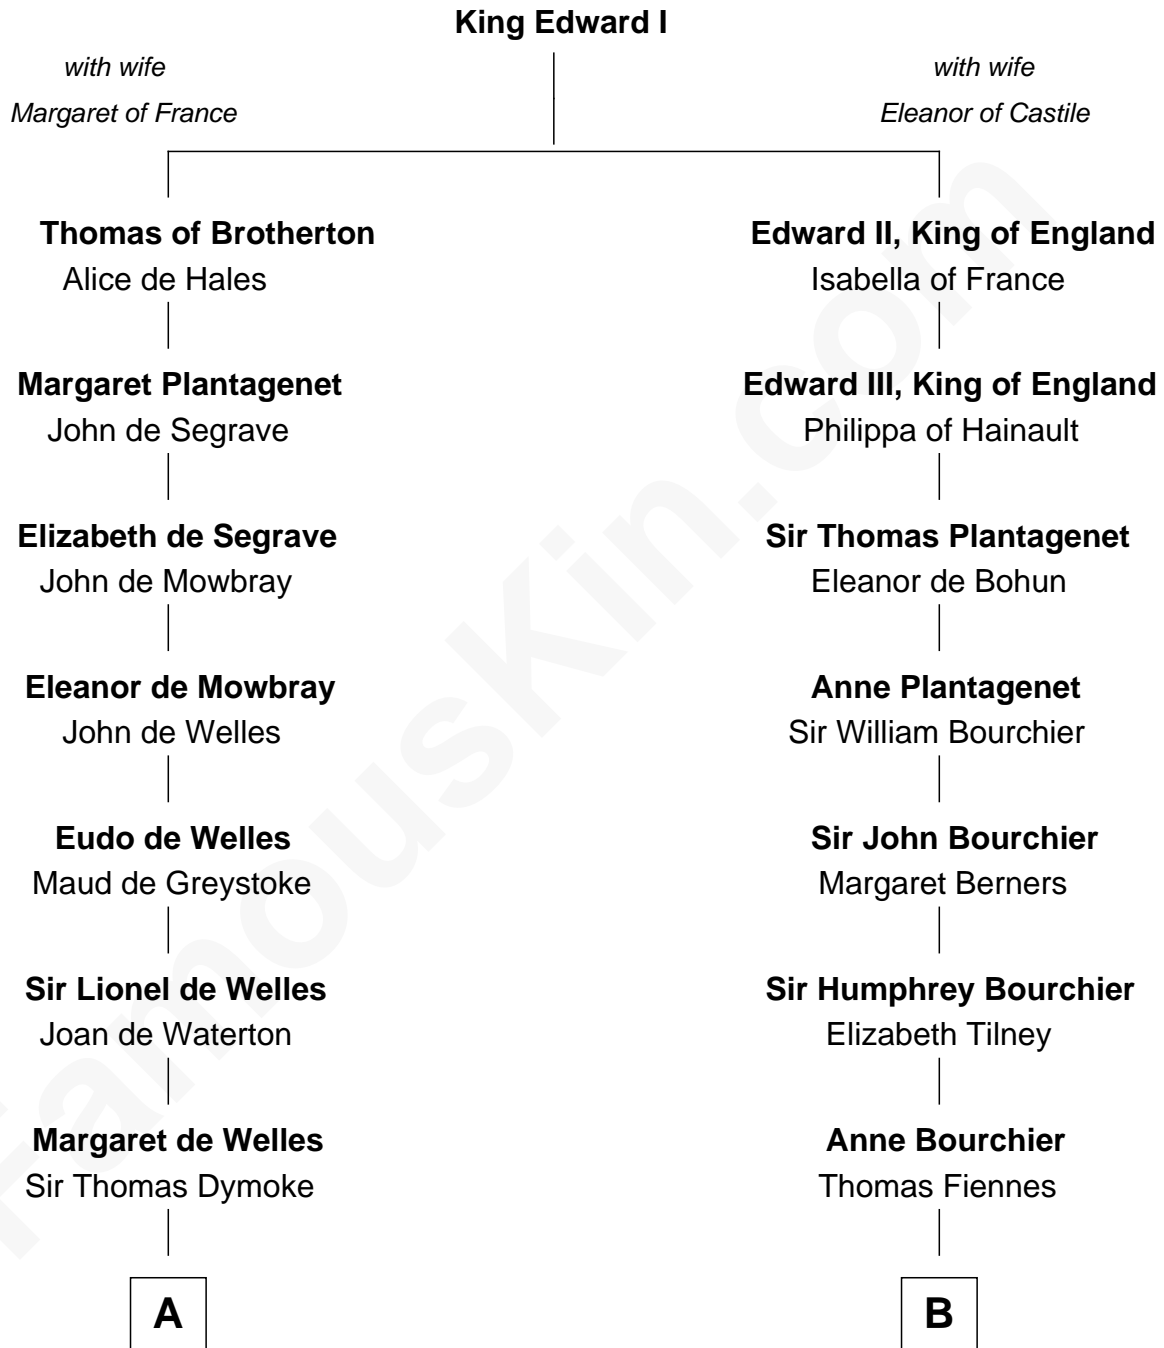

FamousKin.com

Relationship Chart of

Ralph Waldo Emerson

American Poet

18th cousin 2 times removed of

Frank Lloyd Wright
American Architect

C

Rev. William Emerson