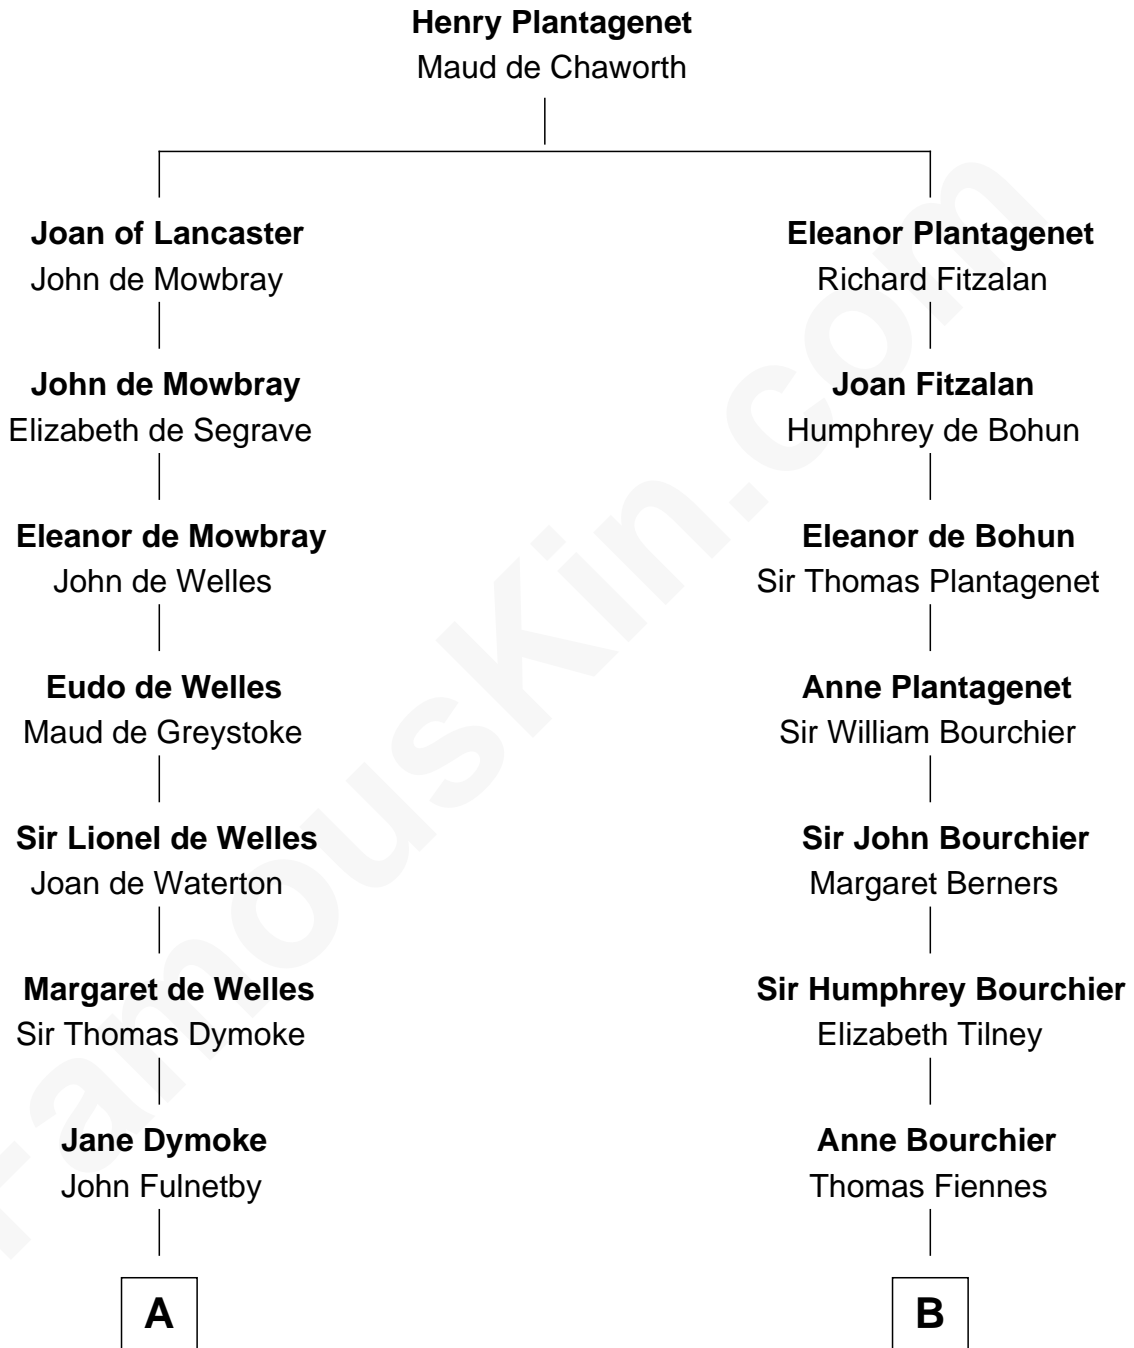

**FamousKin.com**  
**Relationship Chart of**  
**Ralph Waldo Emerson**  
*American Poet*

17th cousin 3 times removed of  
**Frank Lloyd Wright**  
*American Architect*

**C**

—  
**Martha Hubbard**

David Wright  
—

**Rev. David Wright**

Abigail Goddard  
—

**William Carey Wright**

Anna Lloyd Jones  
—

**Frank Lloyd Wright**

*American Architect*

FamousKin.com