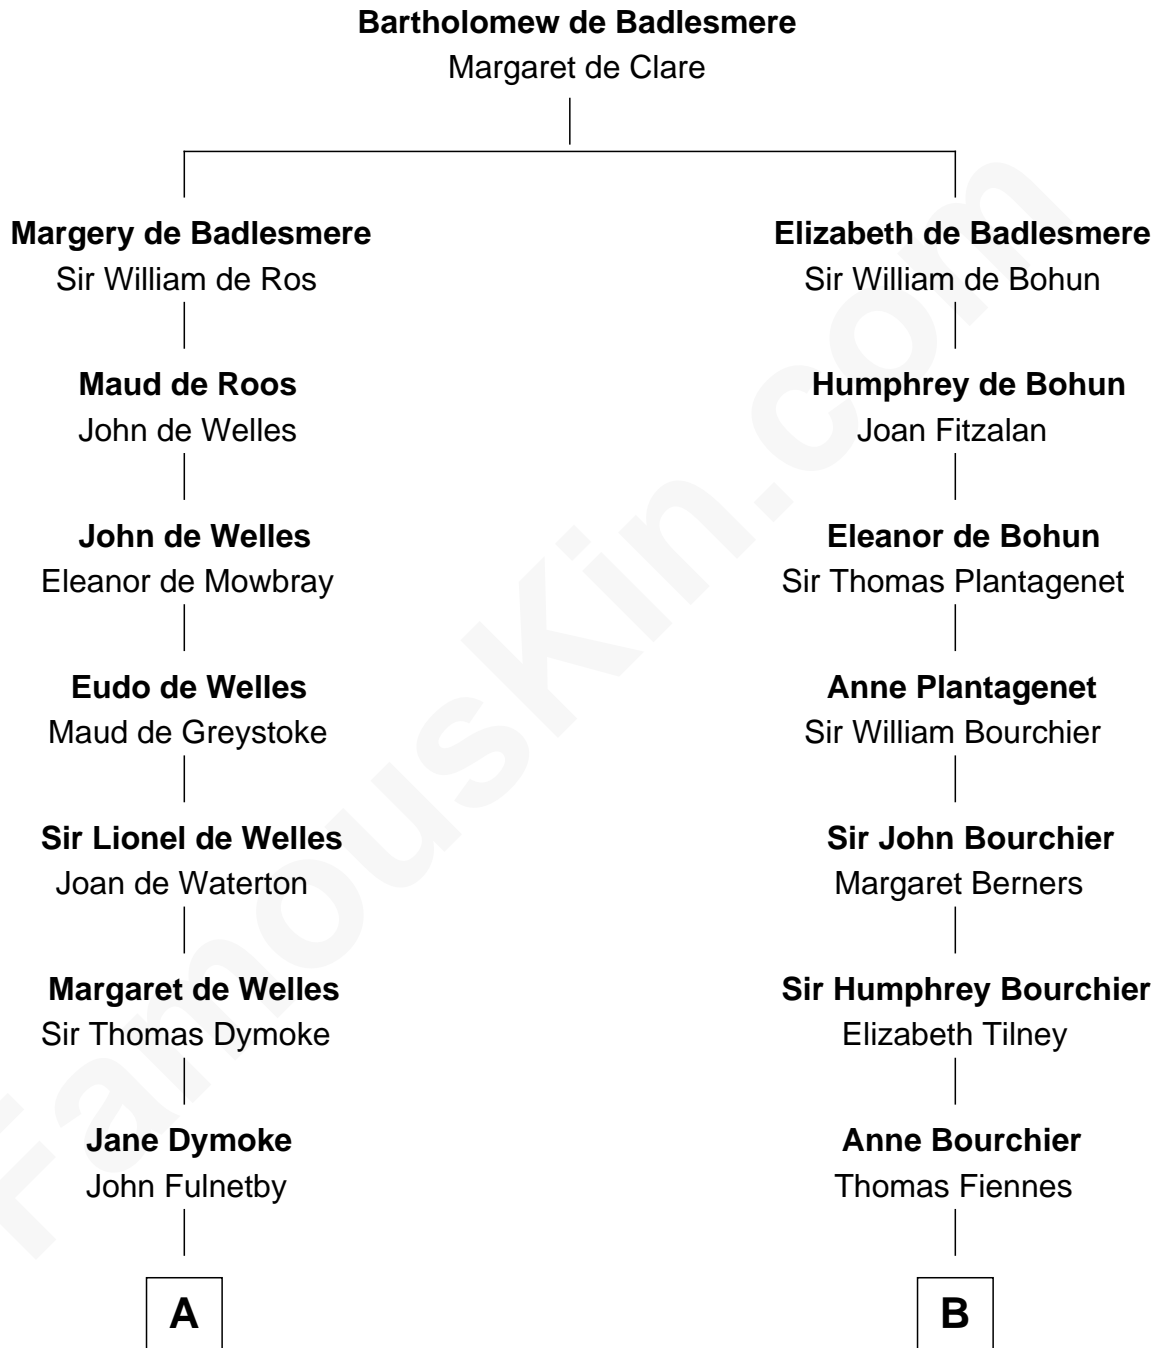

FamousKin.com
Relationship Chart of
Ralph Waldo Emerson
American Poet

17th cousin 3 times removed of
Frank Lloyd Wright
American Architect

C

—
Martha Hubbard

David Wright
—

Rev. David Wright

Abigail Goddard
—

William Carey Wright

Anna Lloyd Jones
—

Frank Lloyd Wright

American Architect