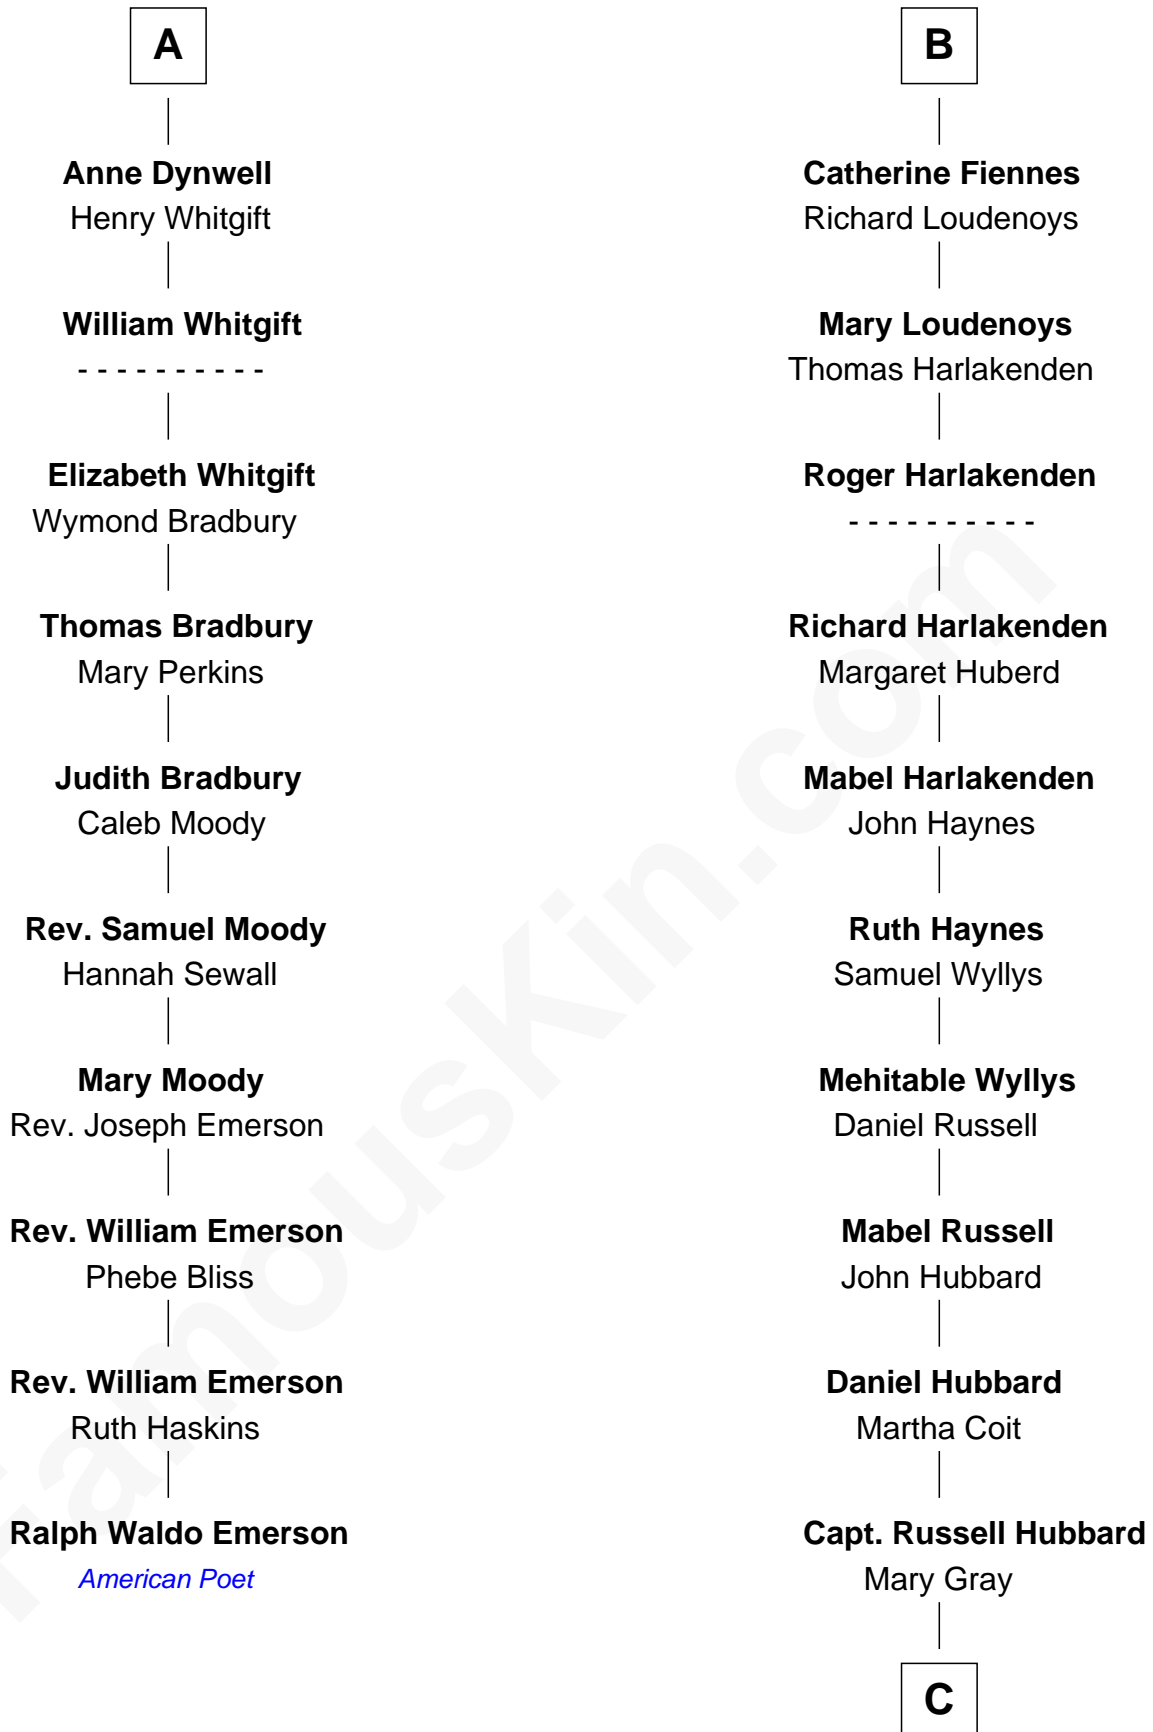

FamousKin.com
Relationship Chart of
Ralph Waldo Emerson
American Poet

16th cousin 4 times removed of
Frank Lloyd Wright
American Architect

C

—
Martha Hubbard

David Wright
—

Rev. David Wright

Abigail Goddard
—

William Carey Wright

Anna Lloyd Jones
—

Frank Lloyd Wright

American Architect

FamousKin.com