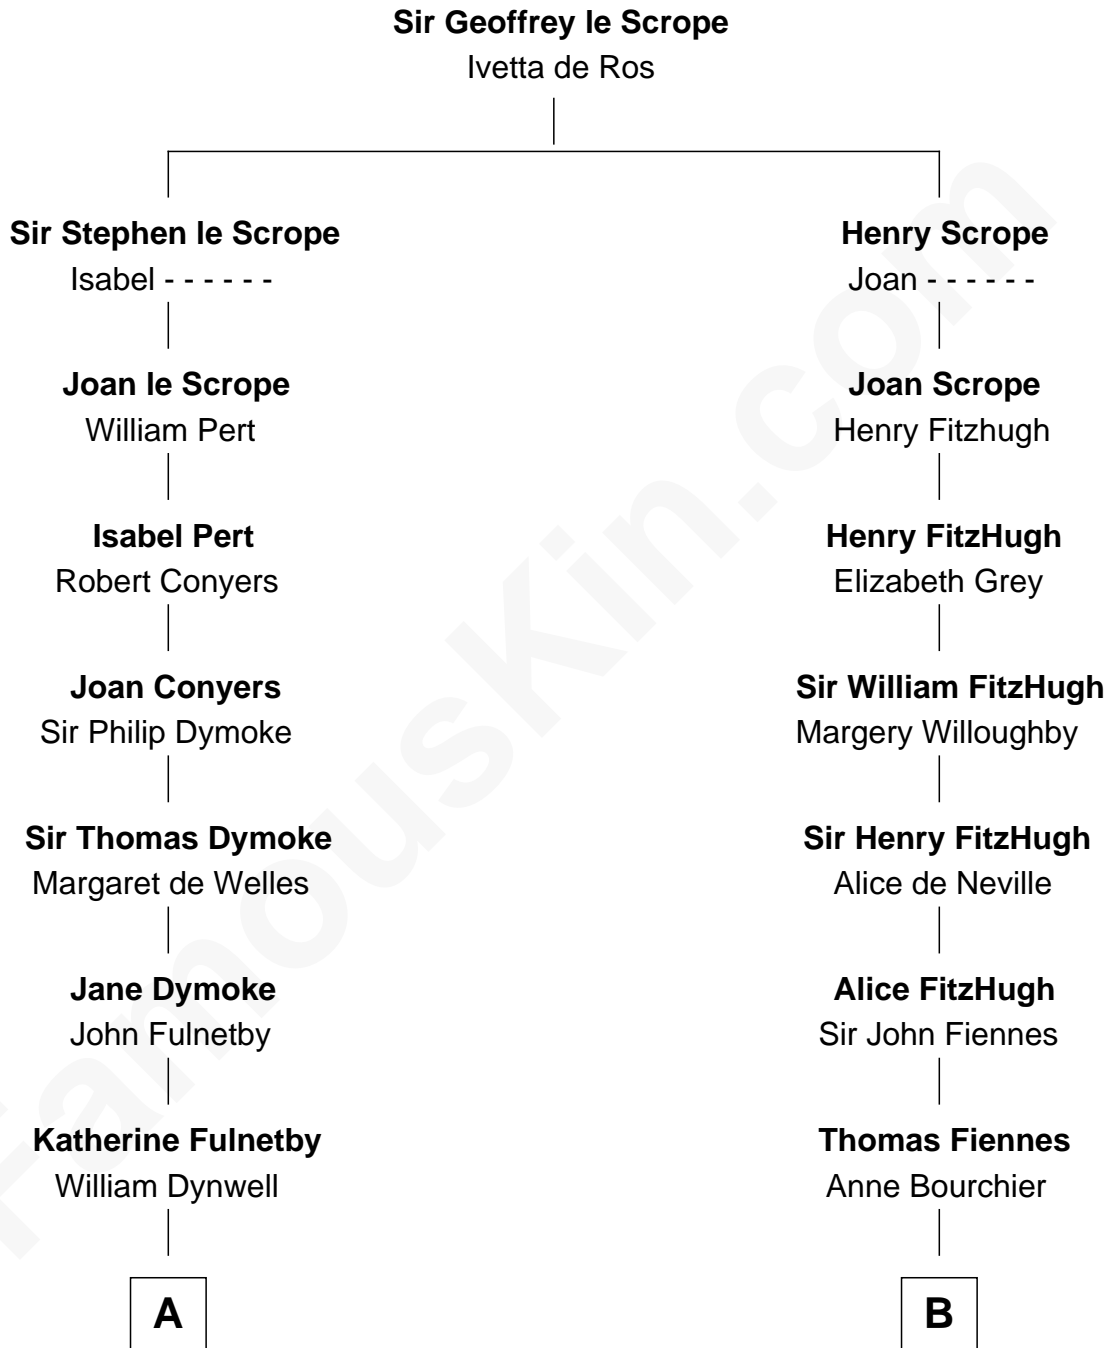

FamousKin.com
Relationship Chart of
Ralph Waldo Emerson
American Poet

16th cousin 4 times removed of
Frank Lloyd Wright
American Architect

C

—
Martha Hubbard

David Wright
—

Rev. David Wright

Abigail Goddard
—

William Carey Wright

Anna Lloyd Jones
—

Frank Lloyd Wright

American Architect

FamousKin.com