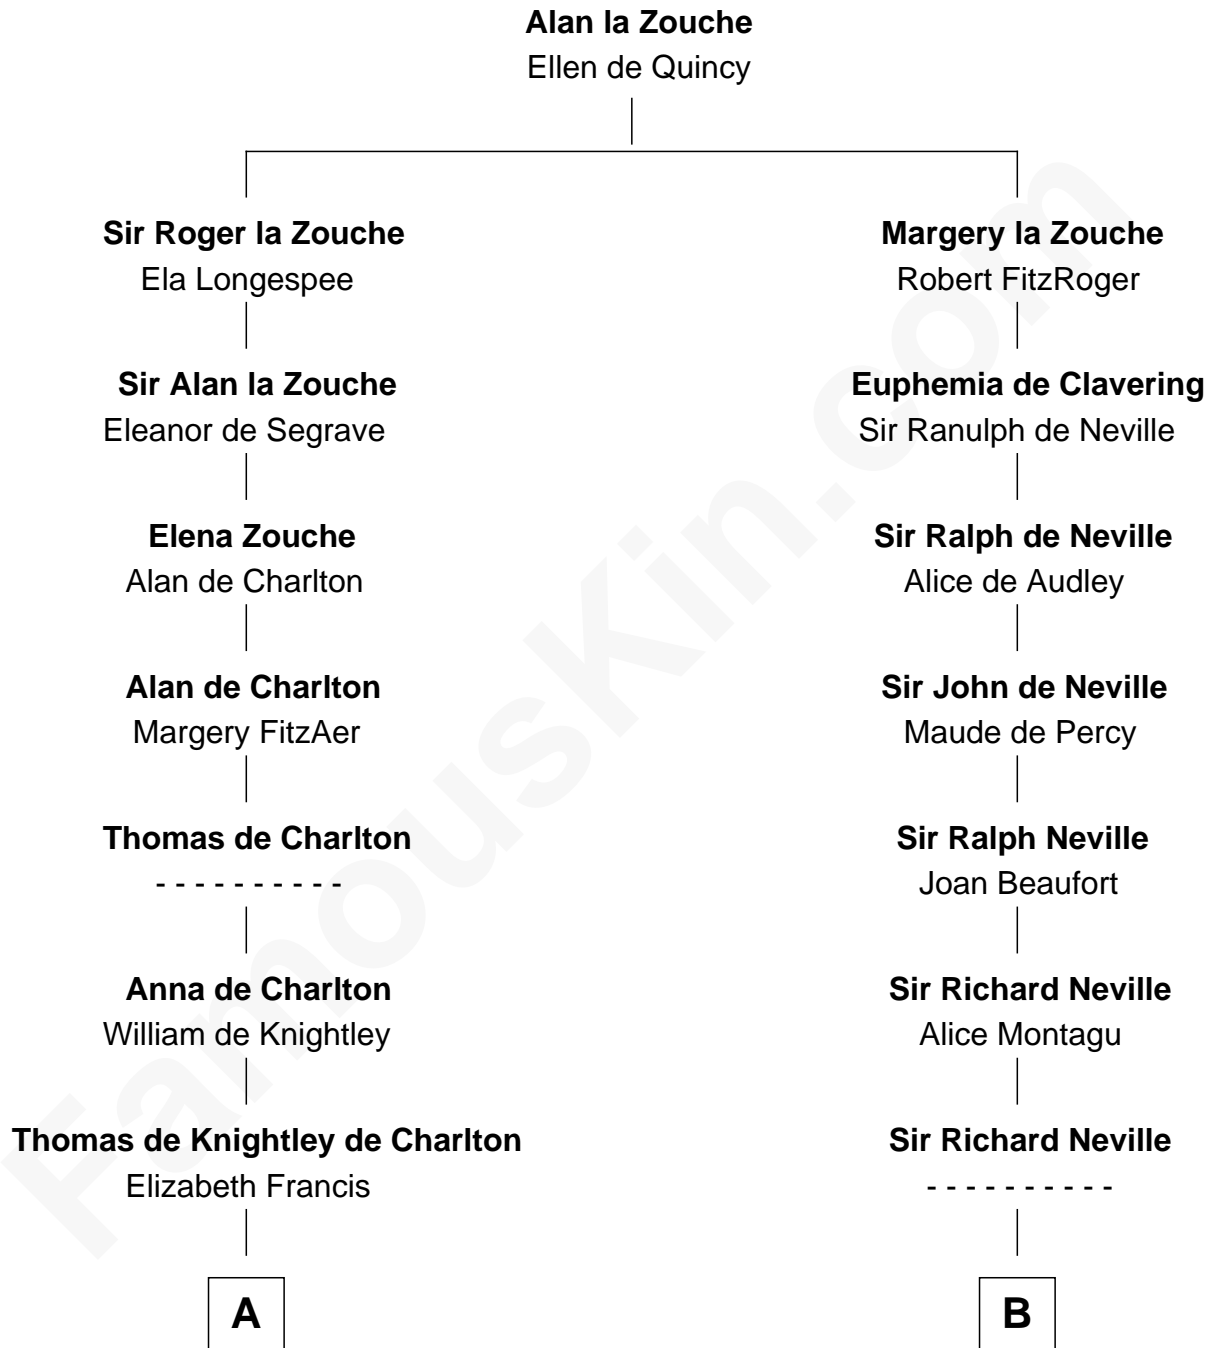

FamousKin.com

Relationship Chart of

Ralph Waldo Emerson

American Poet

17th cousin 2 times removed of

Fletcher Christian
Leader of the mutiny on the Bounty

C

Rev. William Emerson