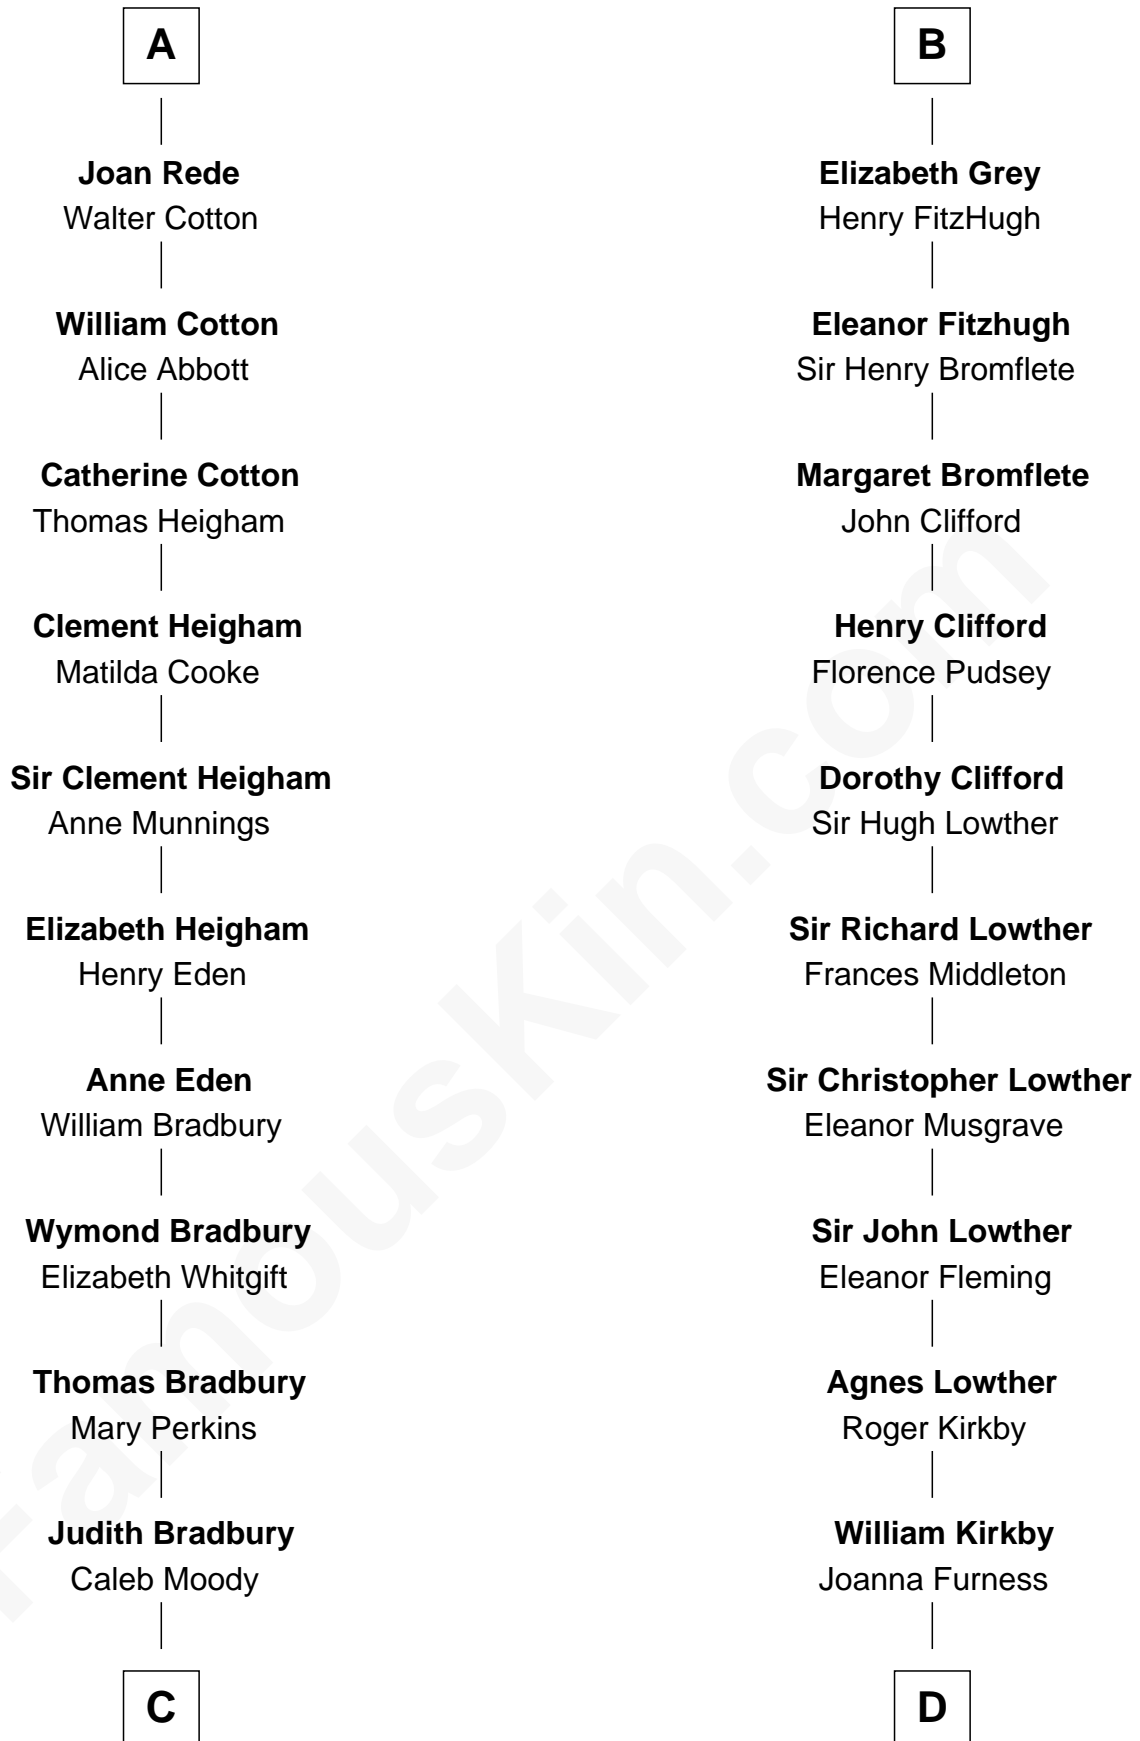

FamousKin.com

Relationship Chart of

Ralph Waldo Emerson

American Poet

20th cousin 1 time removed of

Fletcher Christian
Leader of the mutiny on the Bounty

C

Rev. Samuel Moody

Hannah Sewall

Mary Moody

Rev. Joseph Emerson

Rev. William Emerson

Phebe Bliss

Rev. William Emerson

Ruth Haskins

Ralph Waldo Emerson

Fletcher Christian

Leader of the mutiny on the Bounty