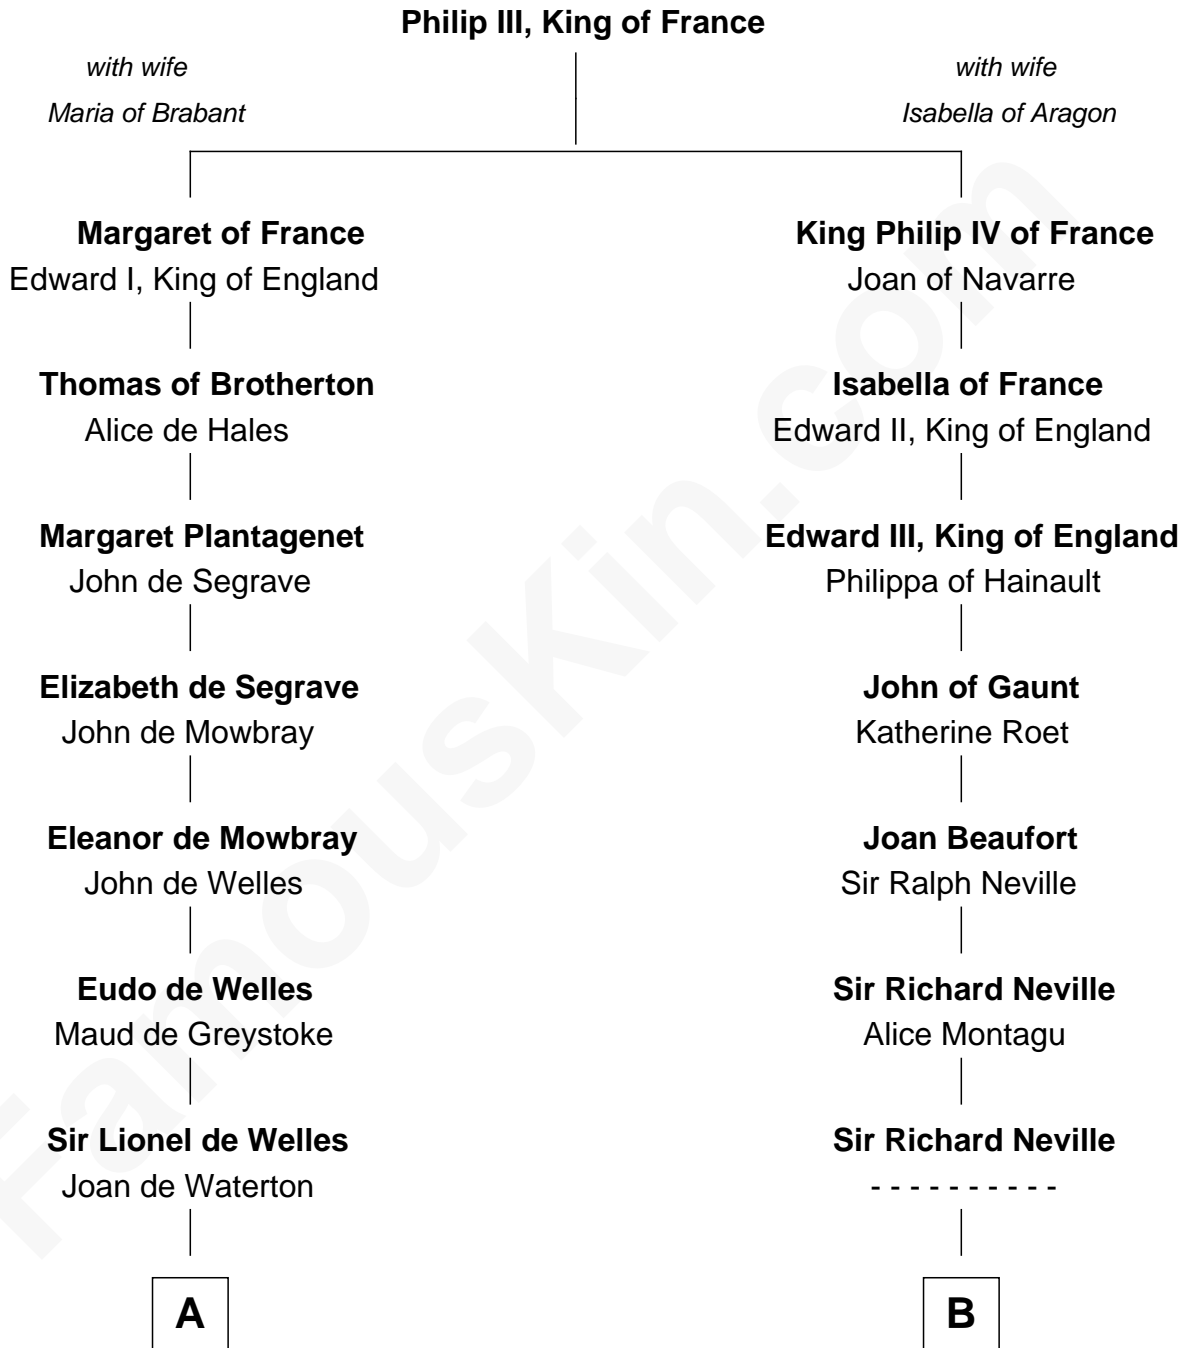

FamousKin.com

Relationship Chart of

Ralph Waldo Emerson

American Poet

17th cousin 2 times removed of

Fletcher Christian
Leader of the mutiny on the Bounty

C

Rev. William Emerson