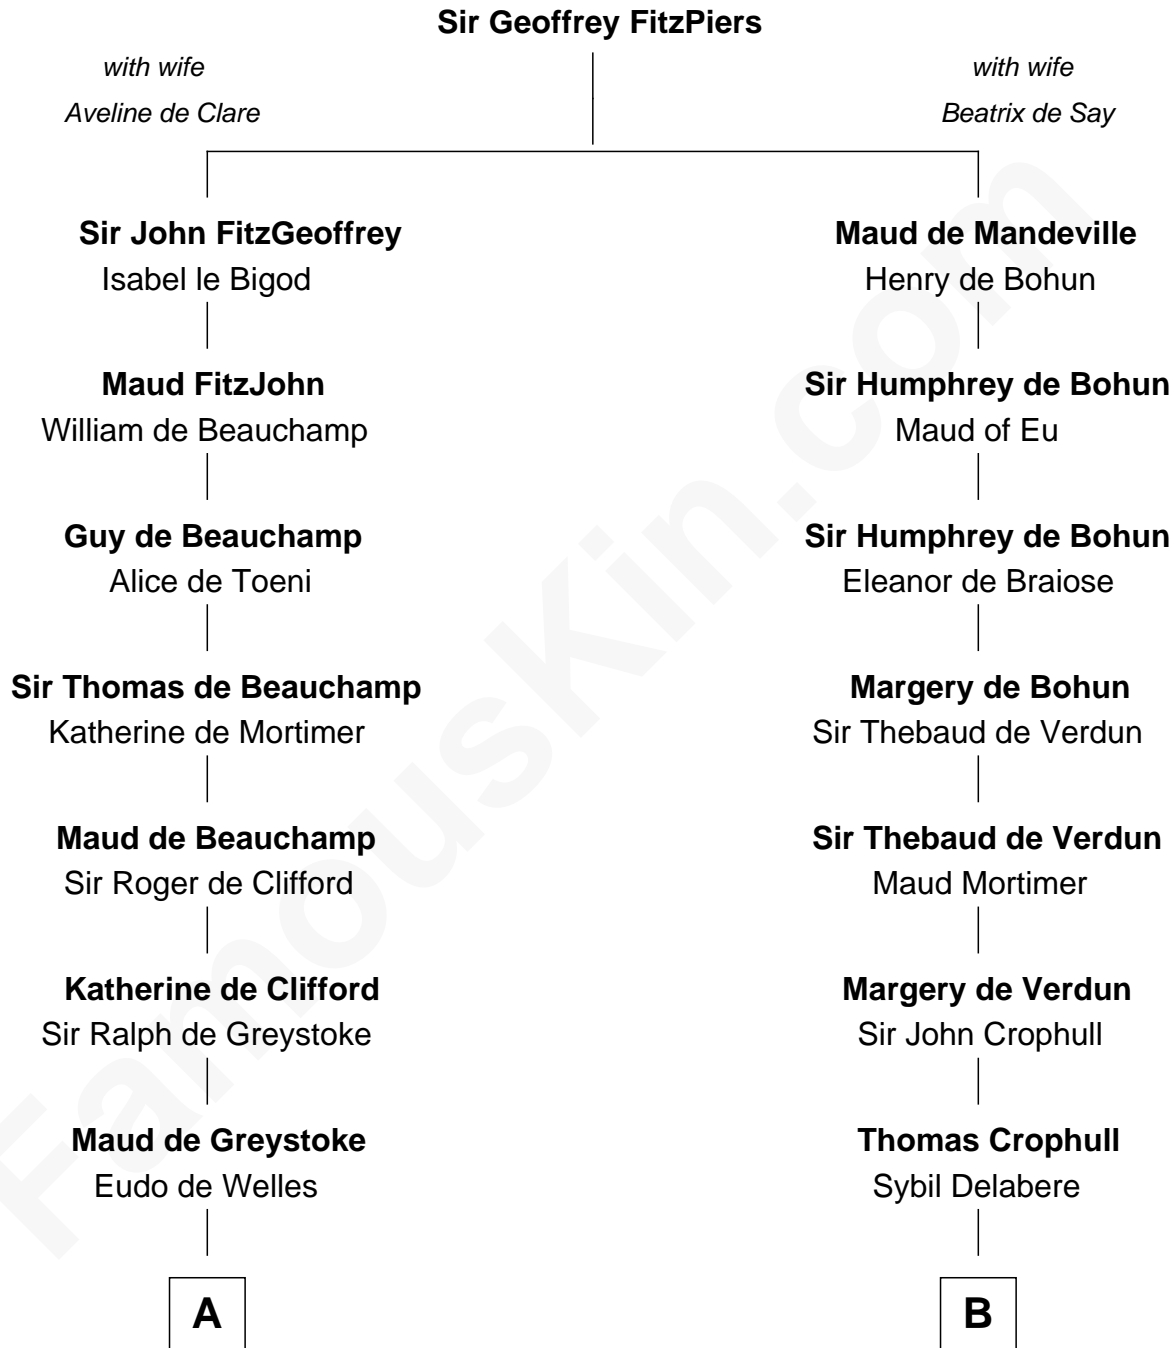

FamousKin.com

Relationship Chart of

Ralph Waldo Emerson

American Poet

20th cousin of

Button Gwinnett

Signer of the Declaration of Independence

C