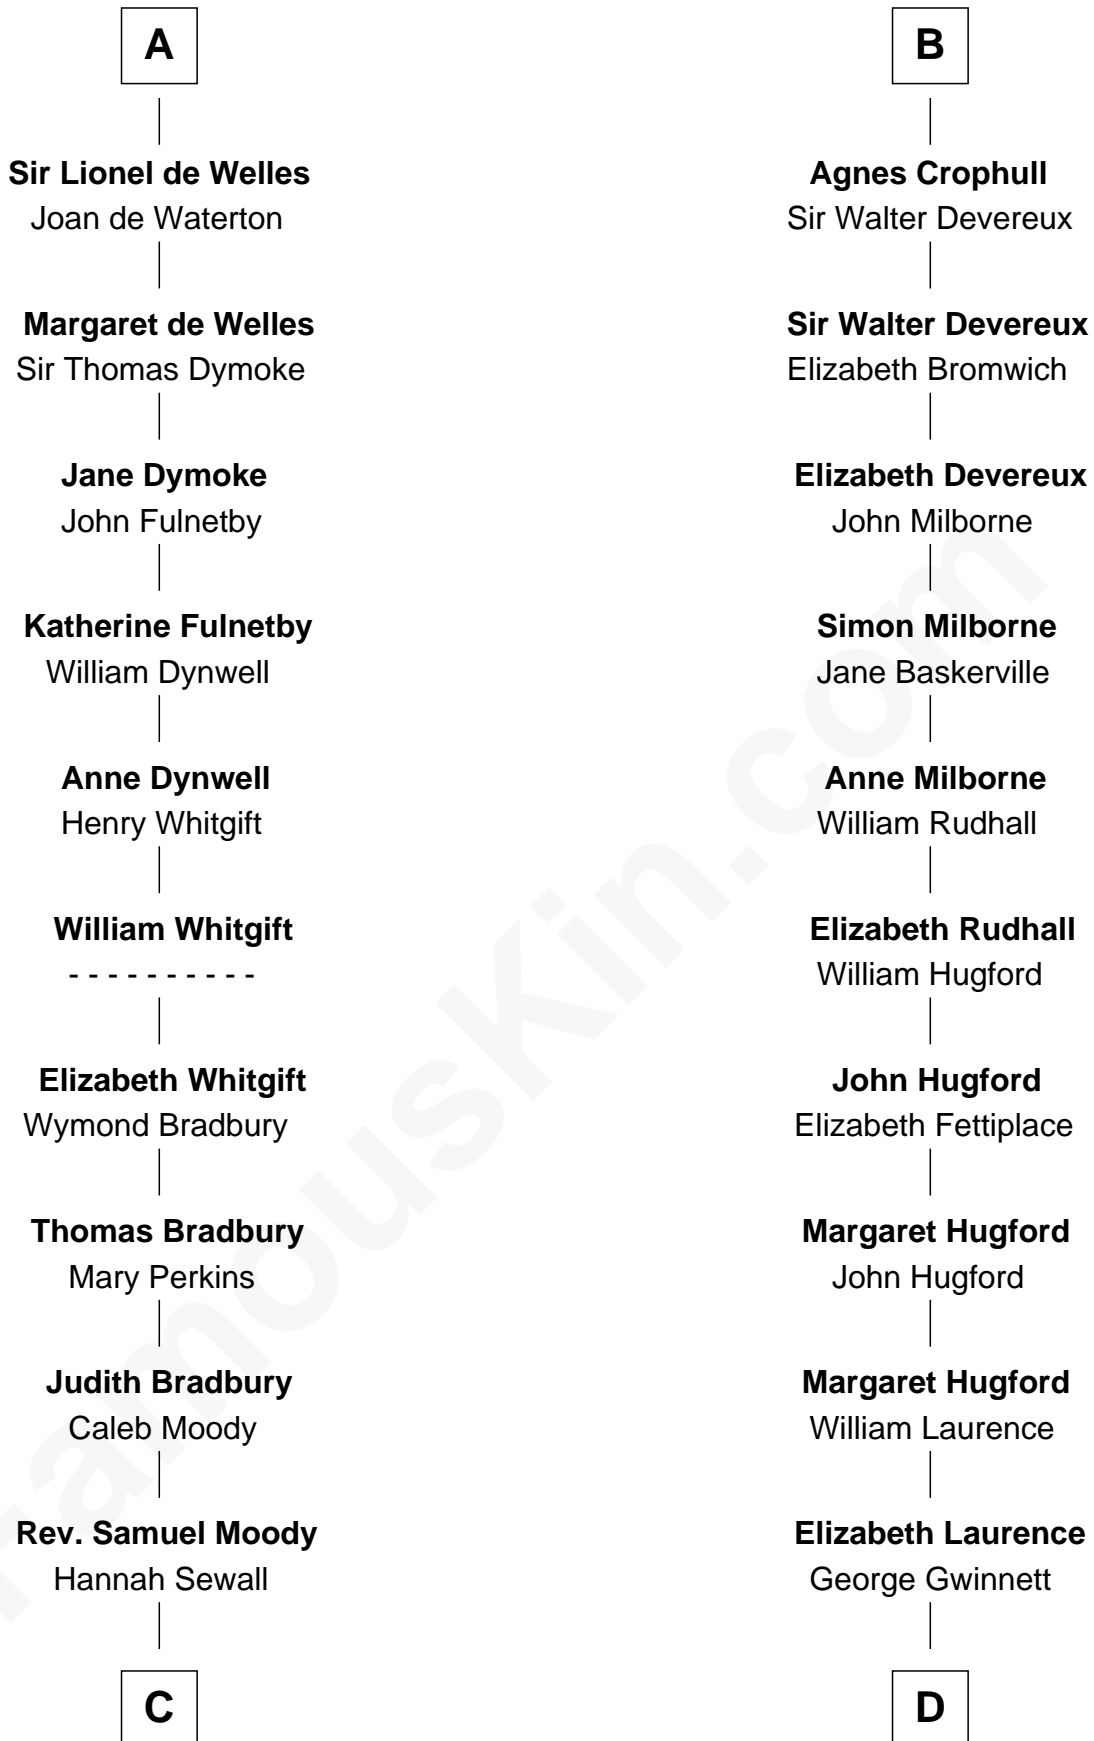

FamousKin.com

Relationship Chart of

Ralph Waldo Emerson

American Poet

20th cousin of

Button Gwinnett

Signer of the Declaration of Independence

C

Mary Moody
Rev. Joseph Emerson
|
Rev. William Emerson
Phebe Bliss
|
Rev. William Emerson
Ruth Haskins
|
Ralph Waldo Emerson
American Poet

D

George Gwinnett
Elizabeth Randle
|
George Gwinnett
Elizabeth Coxe
|
Rev. Samuel Gwinnett
Anne Eames
|
Button Gwinnett
Signer of Declaration of Independence