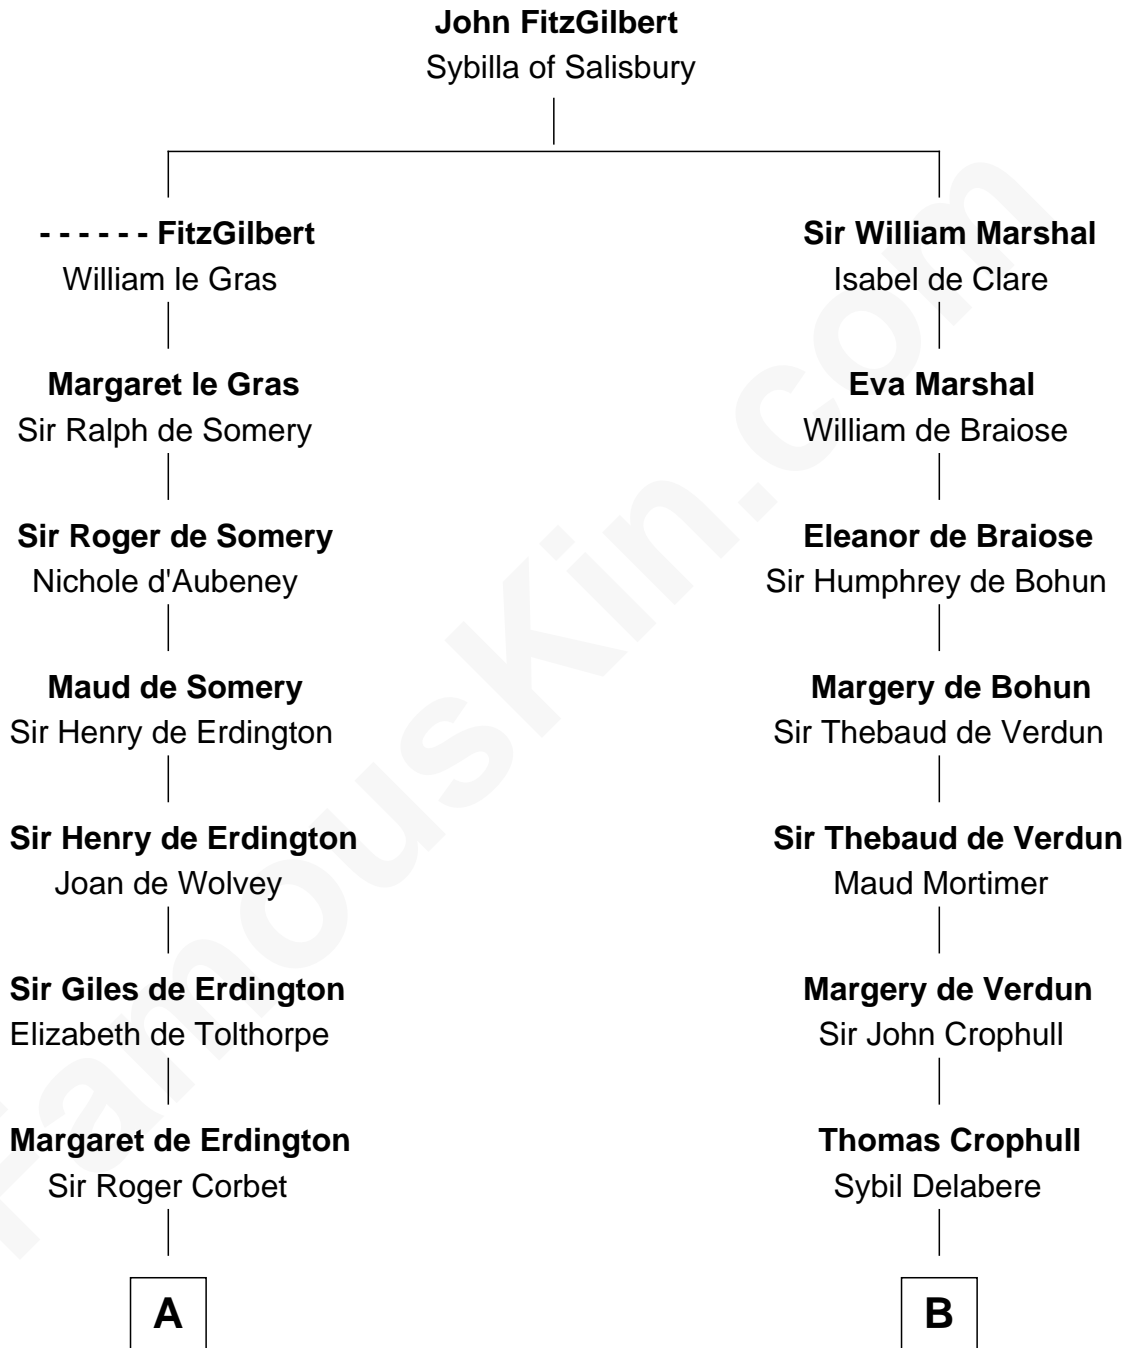

FamousKin.com

Relationship Chart of

Ralph Waldo Emerson

American Poet

20th cousin of

Button Gwinnett

Signer of the Declaration of Independence

C