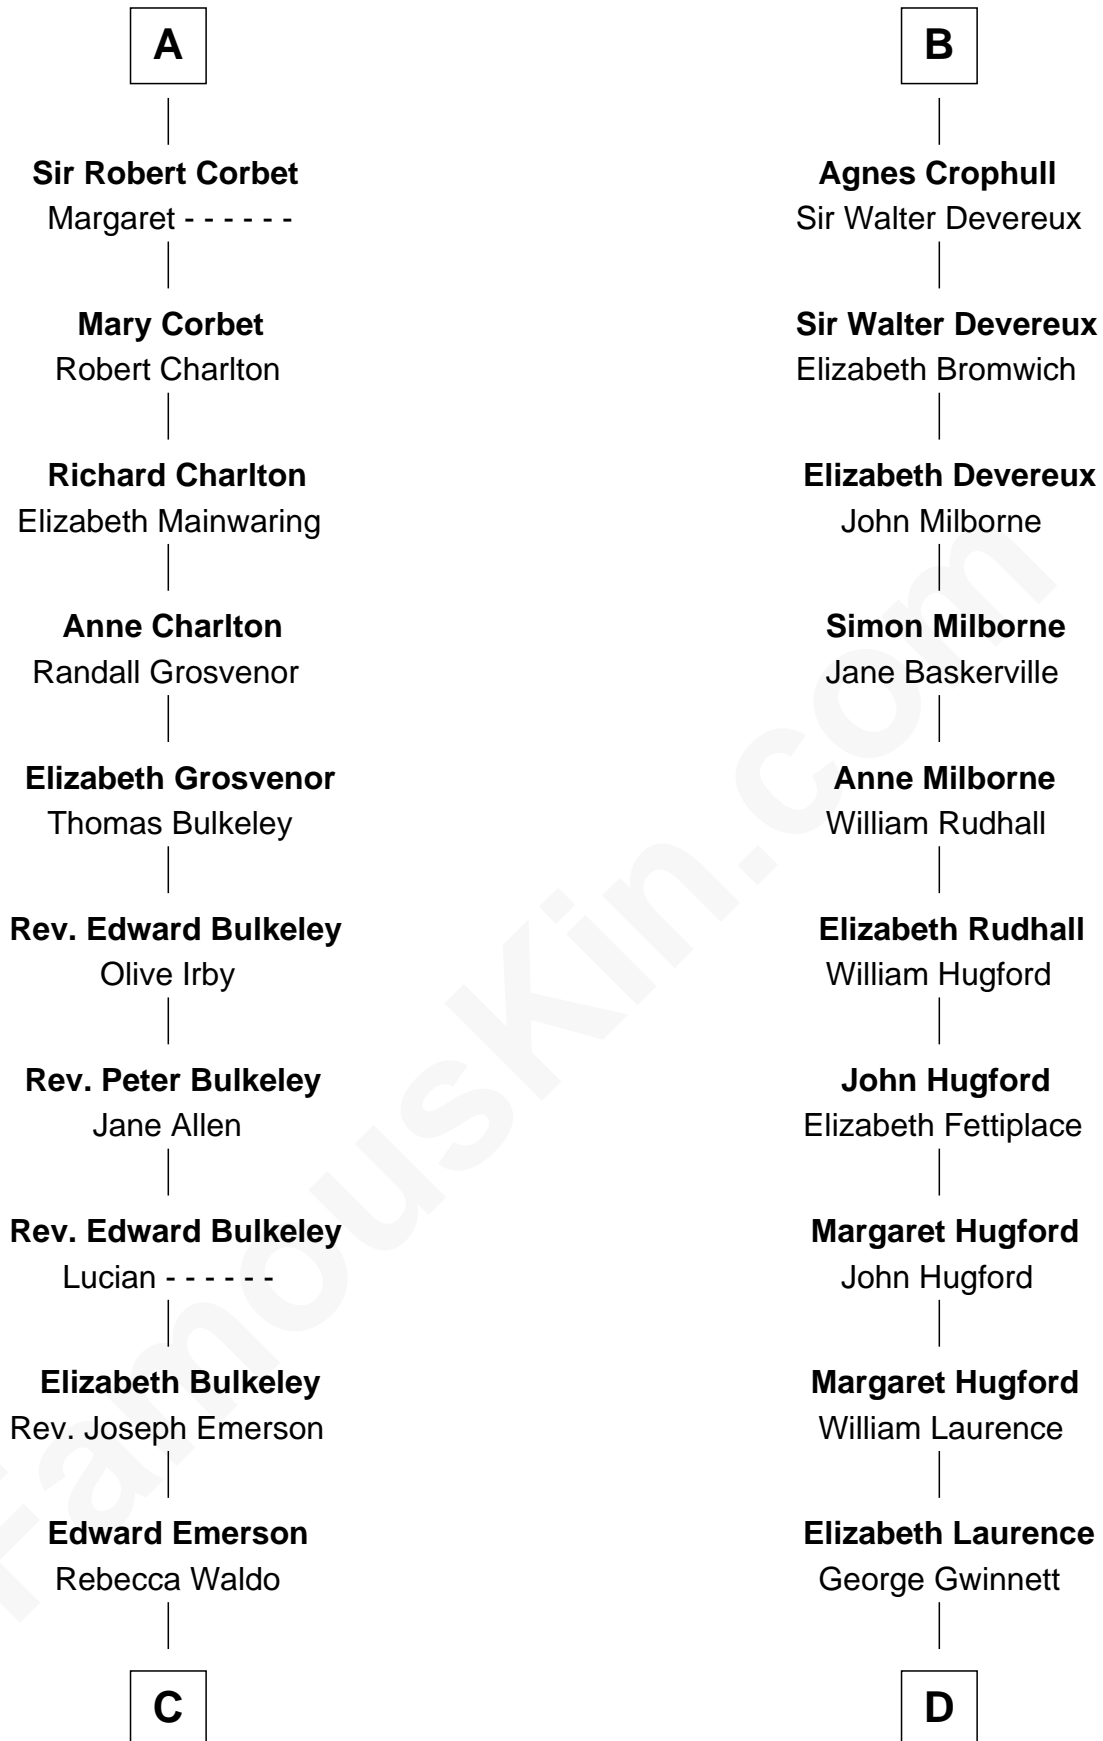

FamousKin.com

Relationship Chart of

Ralph Waldo Emerson

American Poet

20th cousin of

Button Gwinnett

Signer of the Declaration of Independence

C