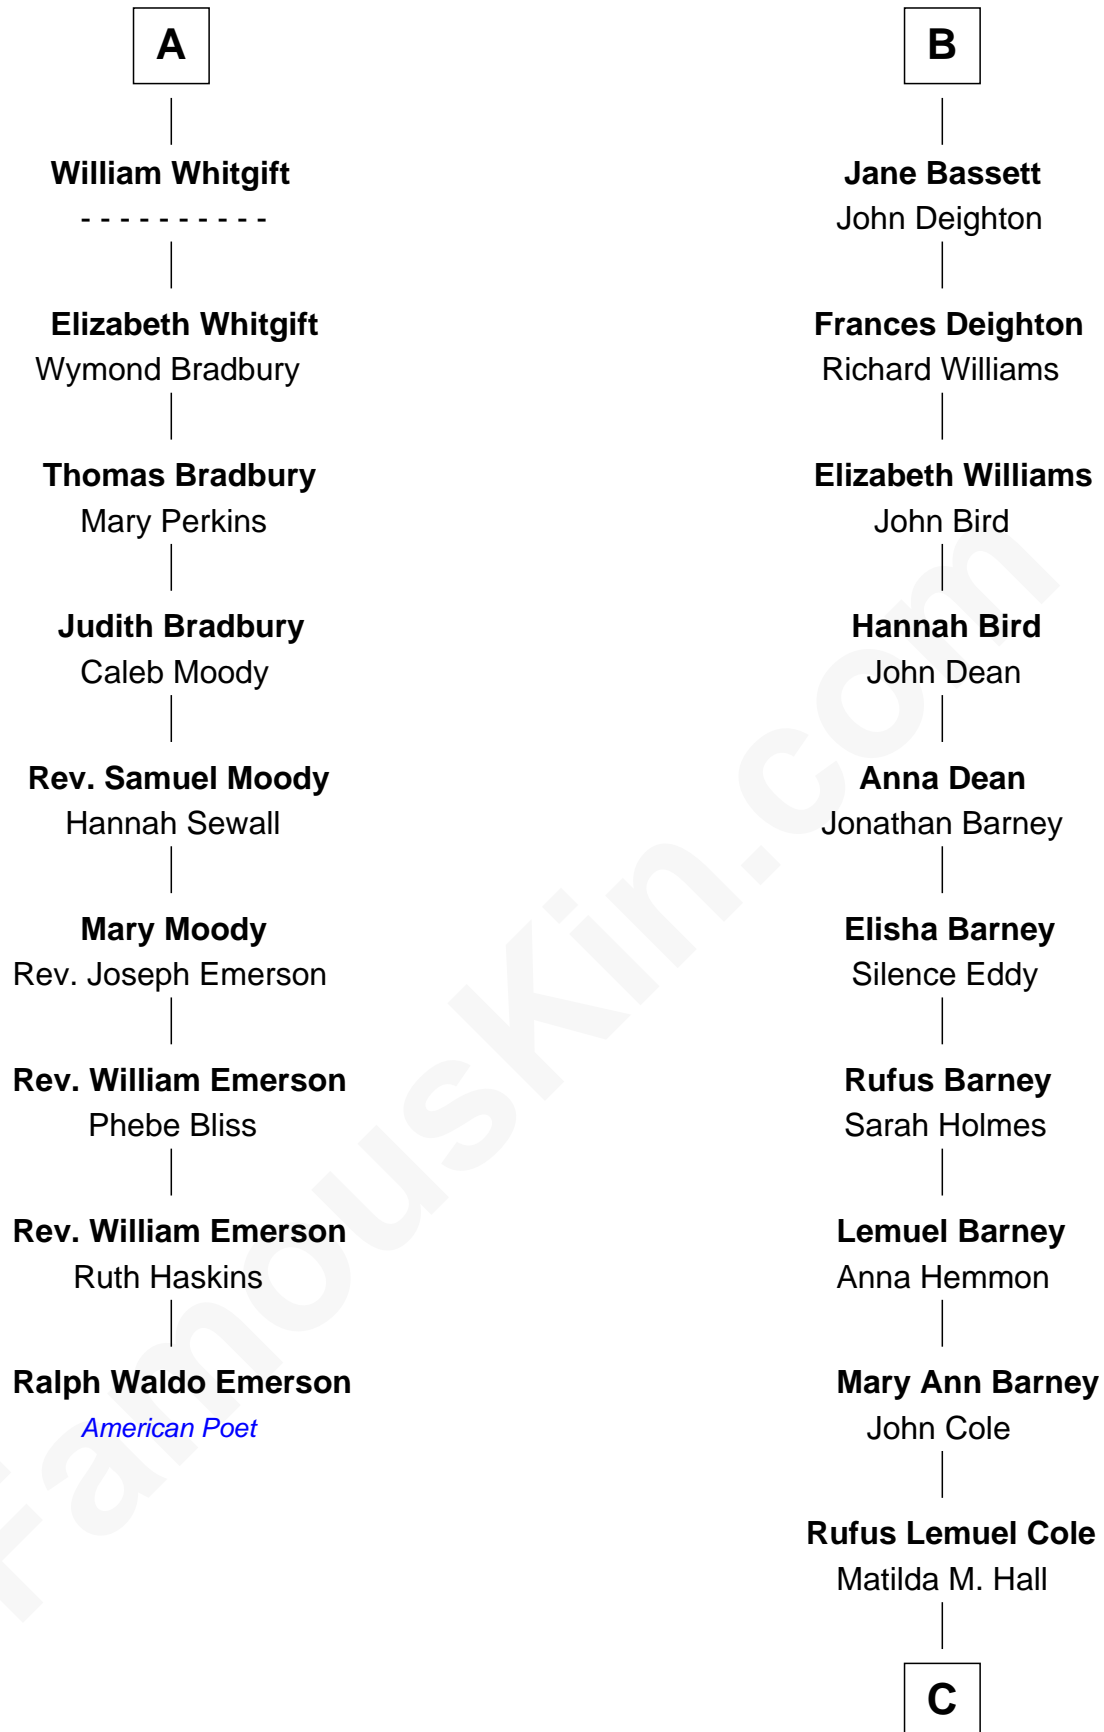

FamousKin.com
Relationship Chart of
Ralph Waldo Emerson
American Poet

15th cousin 5 times removed of
Michael Lookinland
TV Actor

C

Nellie M. Cole

John Andrew Lookinland

Orrin Paul Lookinland

Madeline Tait

Paul Russell Lookinland

Karen Ruth McKinney

Michael Lookinland

TV Actor

FamousKin.com