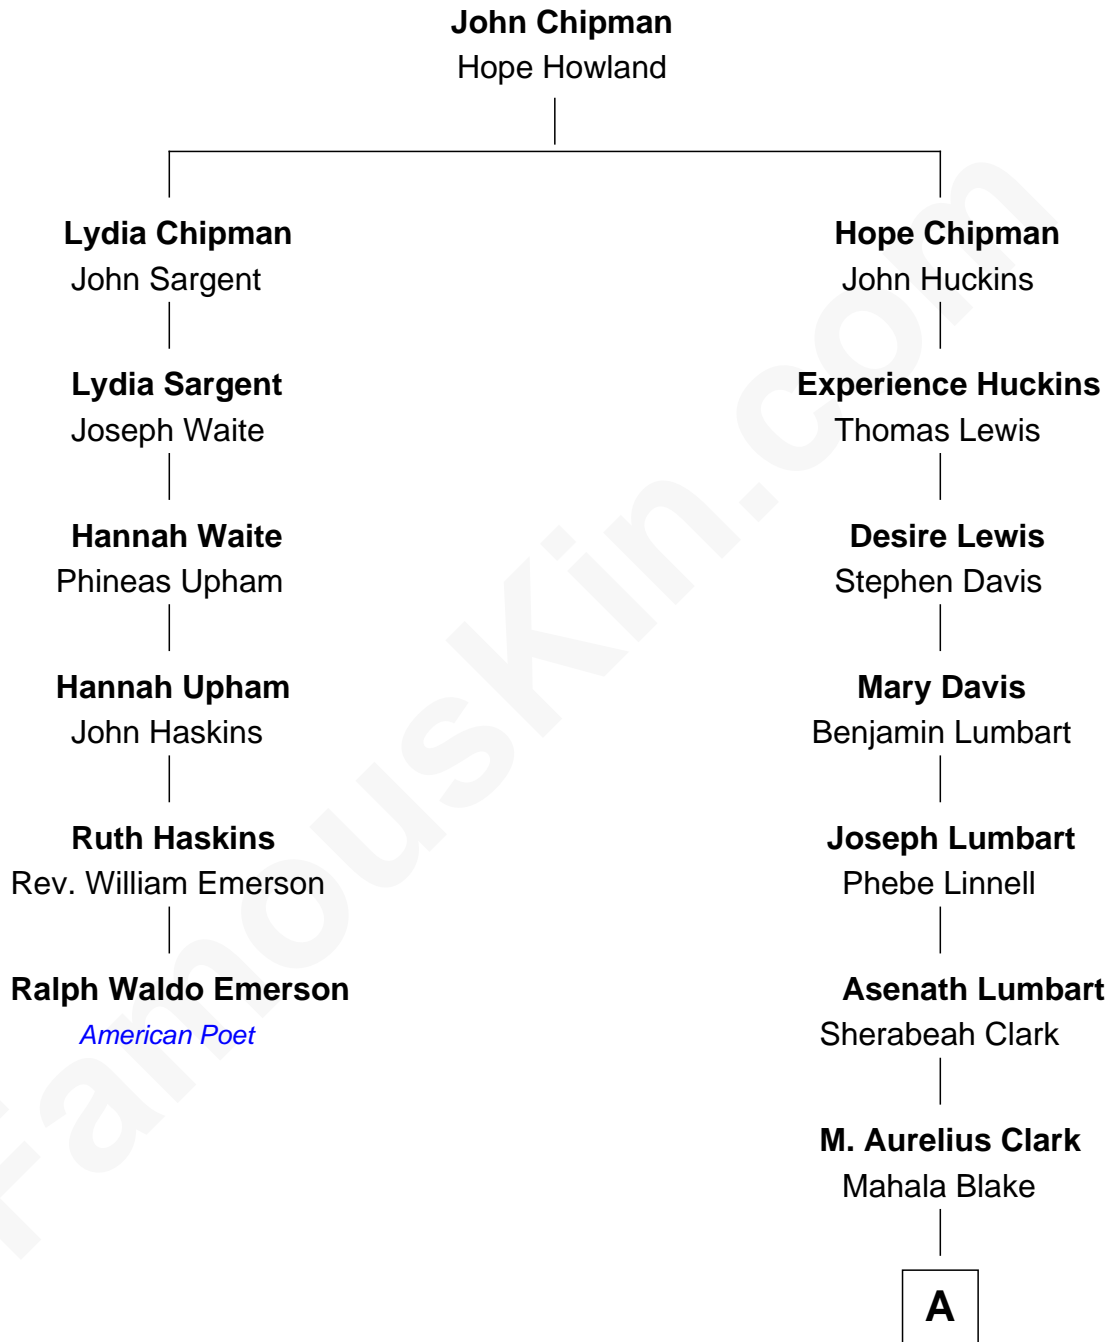

FamousKin.com
Relationship Chart of
Ralph Waldo Emerson
American Poet

5th cousin 7 times removed of
Chord Overstreet
Musician, TV and Movie Actor

A

John Clark

Mary Glidden

William H. Clark

Lucretia Ann Gill