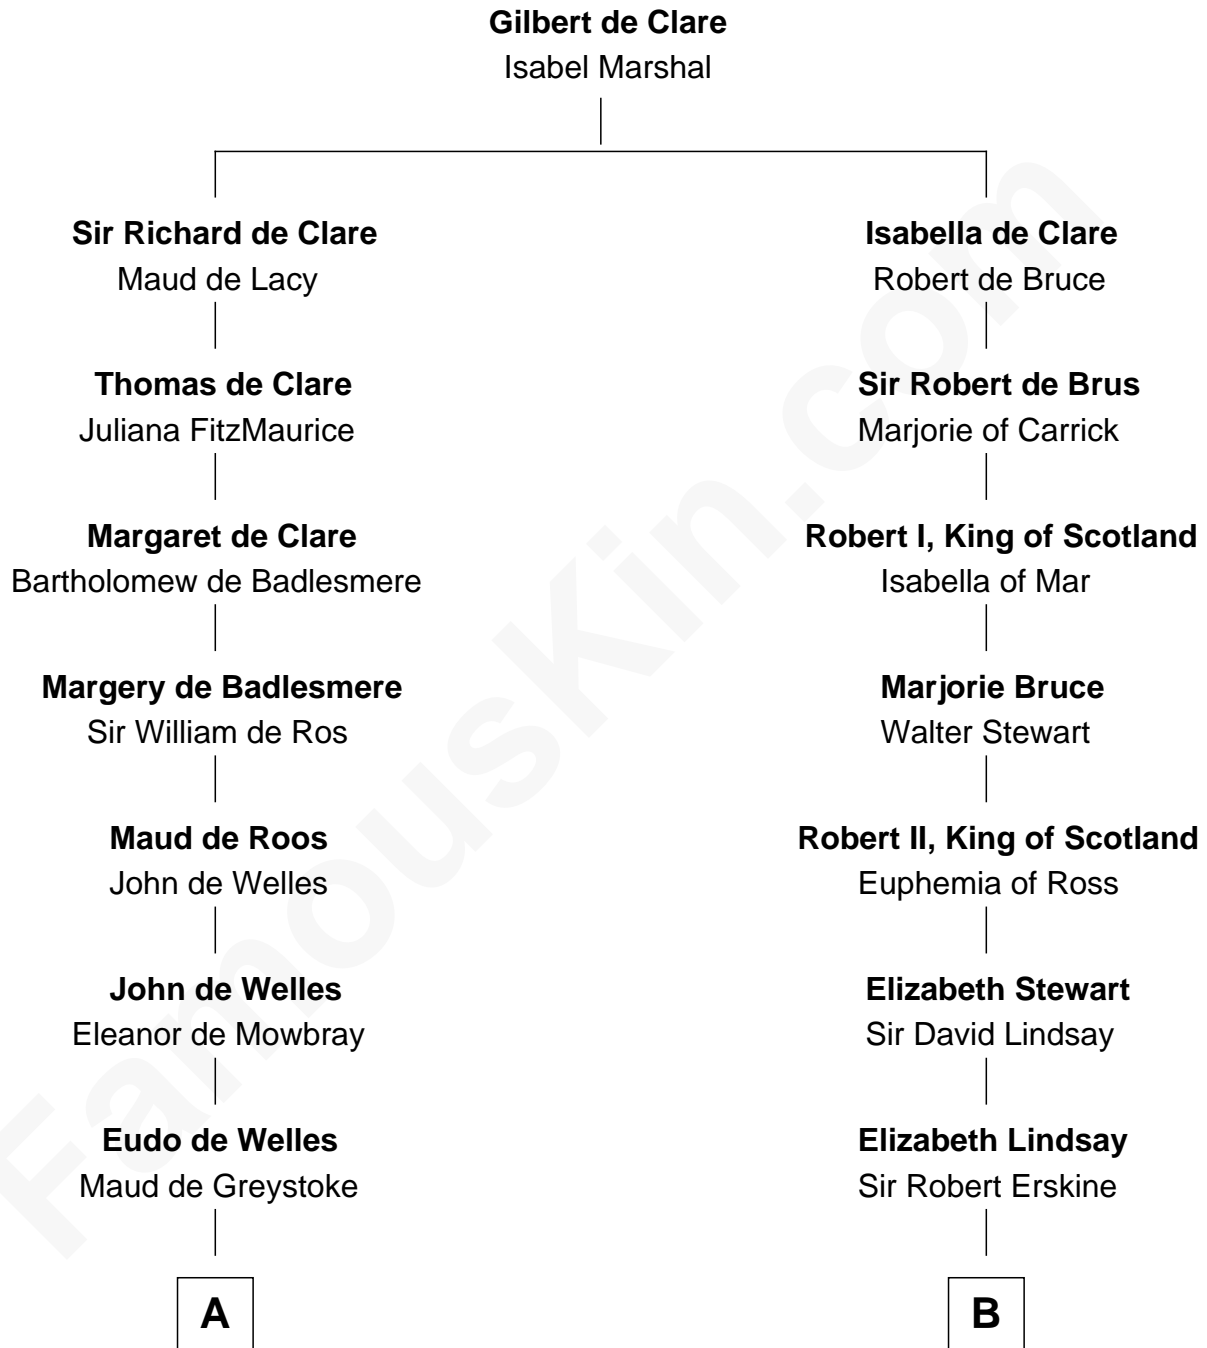

FamousKin.com
Relationship Chart of
Ralph Waldo Emerson
American Poet

18th cousin 2 times removed of
General Hugh Mercer
American Revolution

FamousKin.com