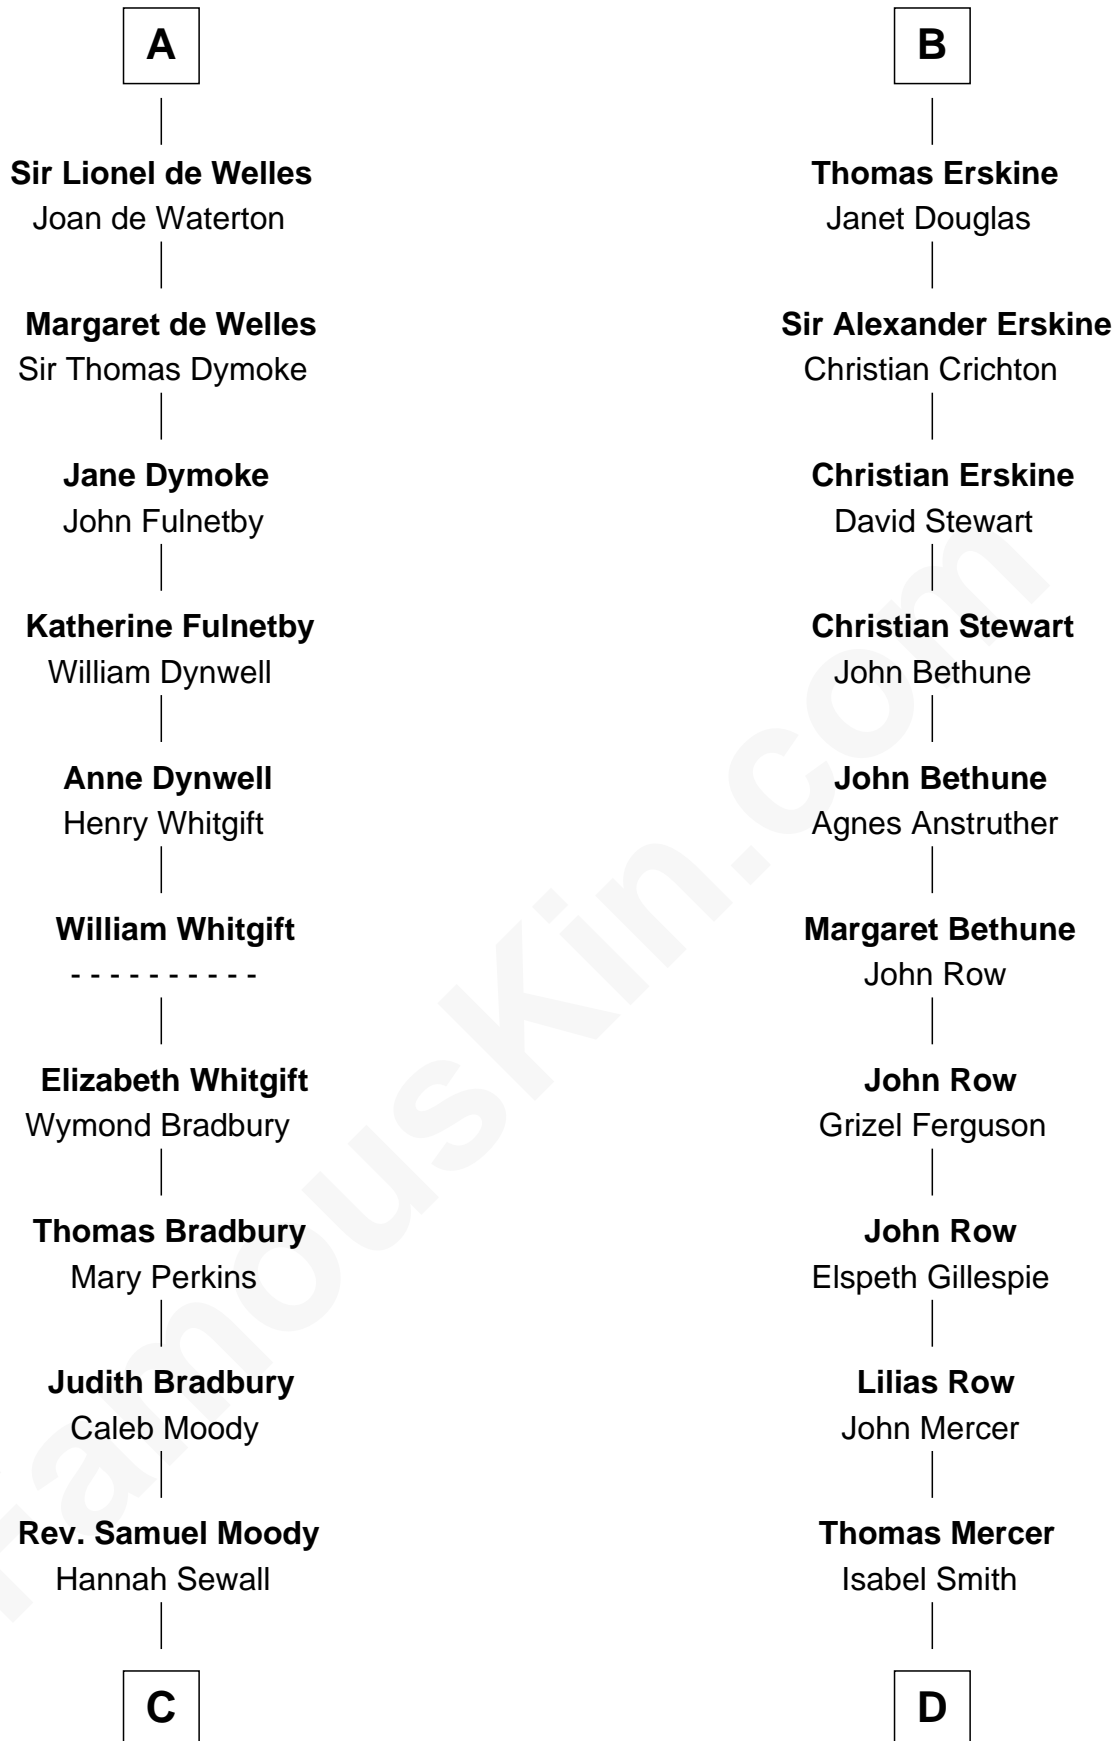

FamousKin.com
Relationship Chart of
Ralph Waldo Emerson
American Poet

18th cousin 2 times removed of
General Hugh Mercer
American Revolution

FamousKin.com