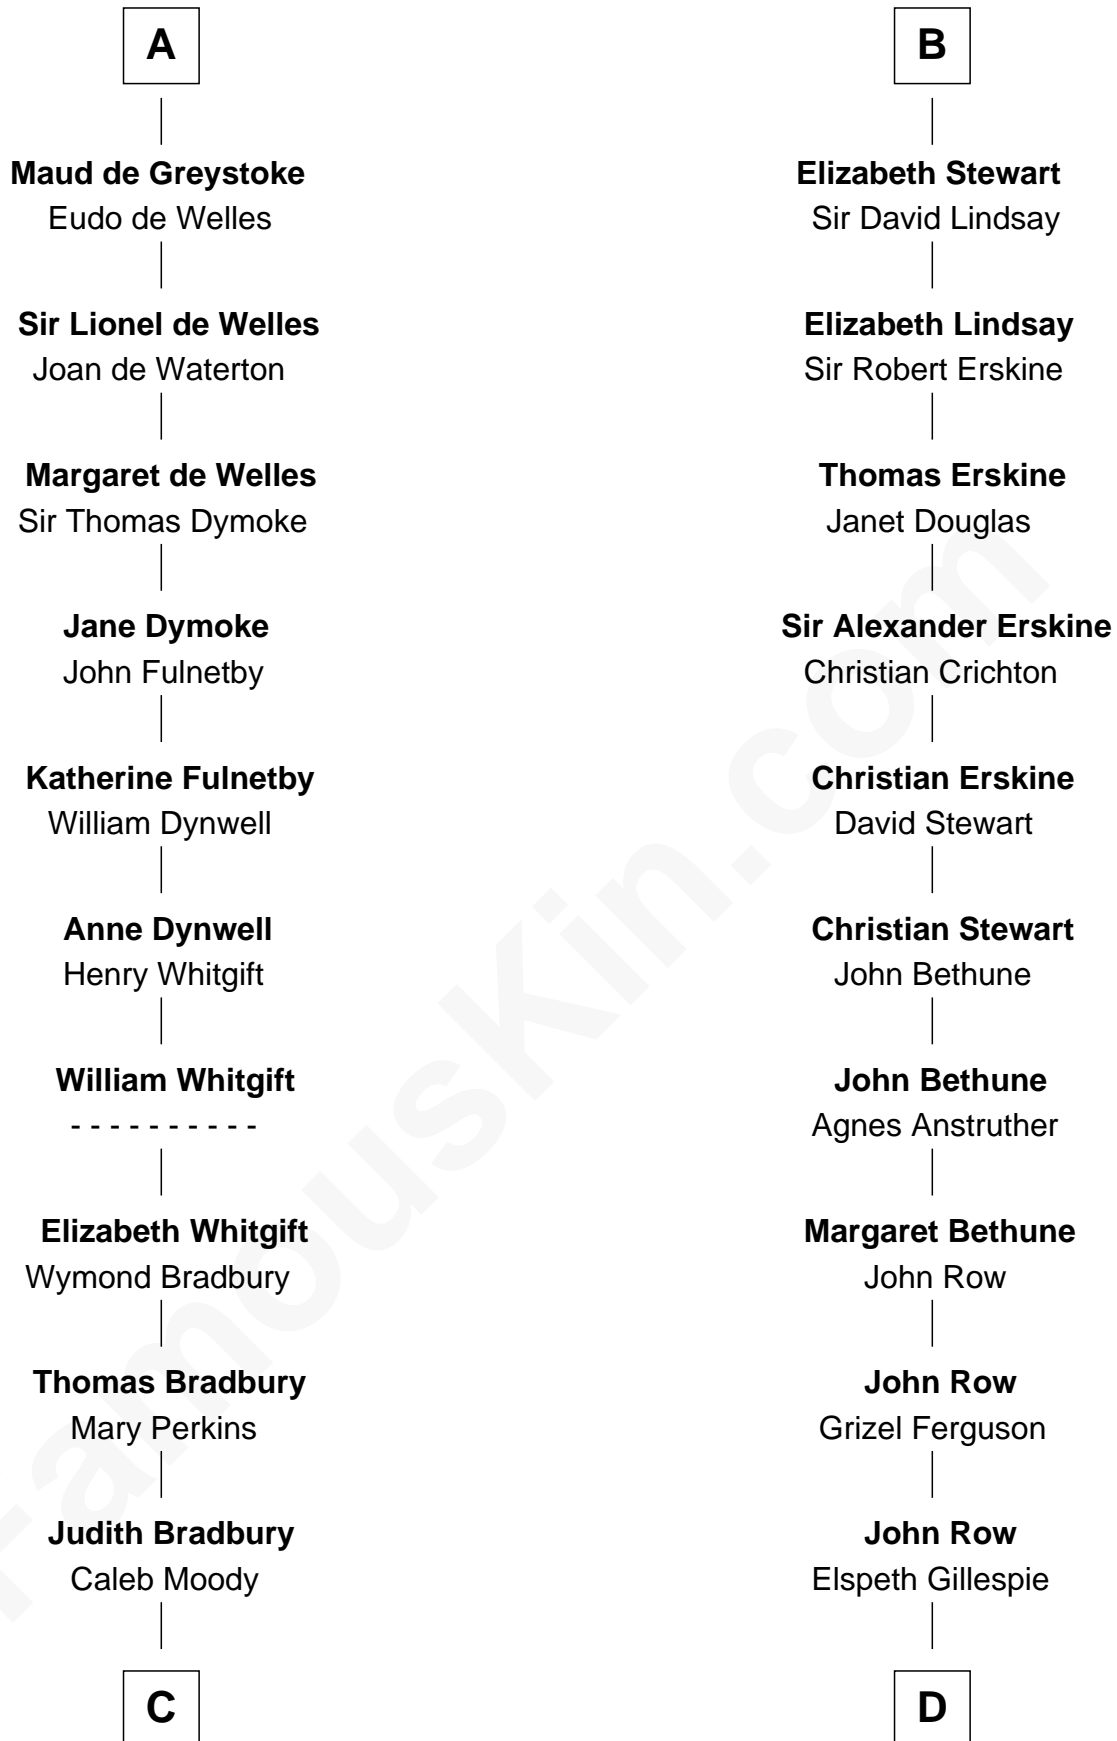

FamousKin.com

Relationship Chart of

Ralph Waldo Emerson

American Poet

20th cousin 1 time removed of

General Hugh Mercer

American Revolution

C