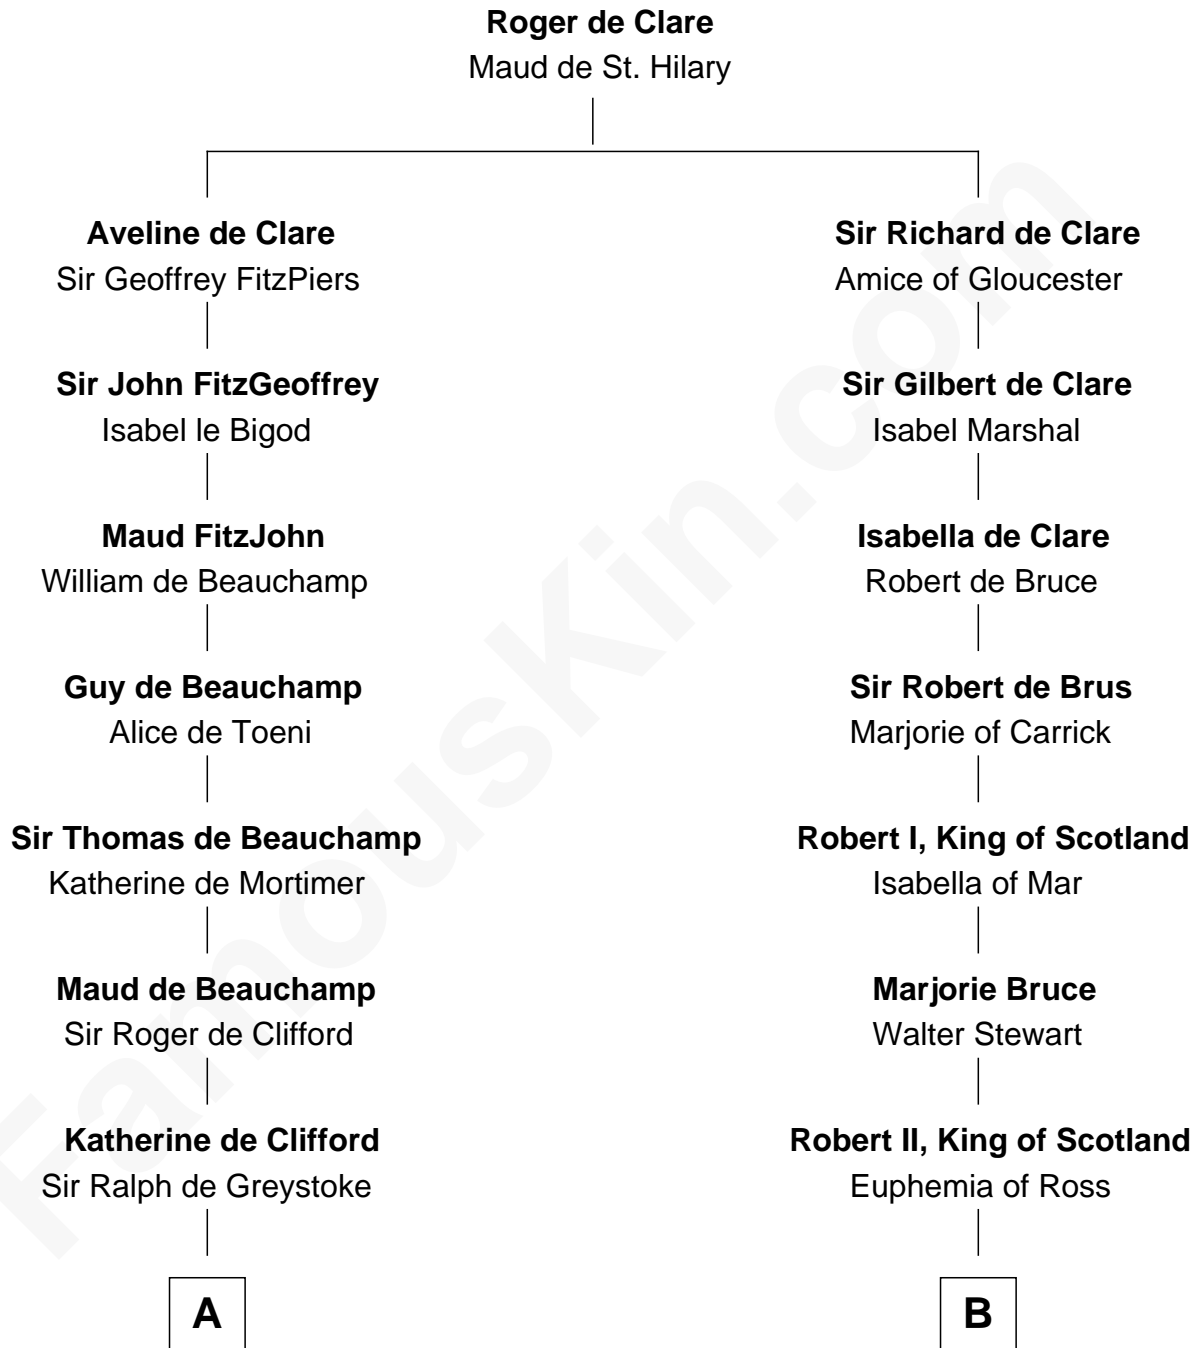

FamousKin.com

Relationship Chart of

Ralph Waldo Emerson

American Poet

20th cousin 1 time removed of

General Hugh Mercer

American Revolution

C