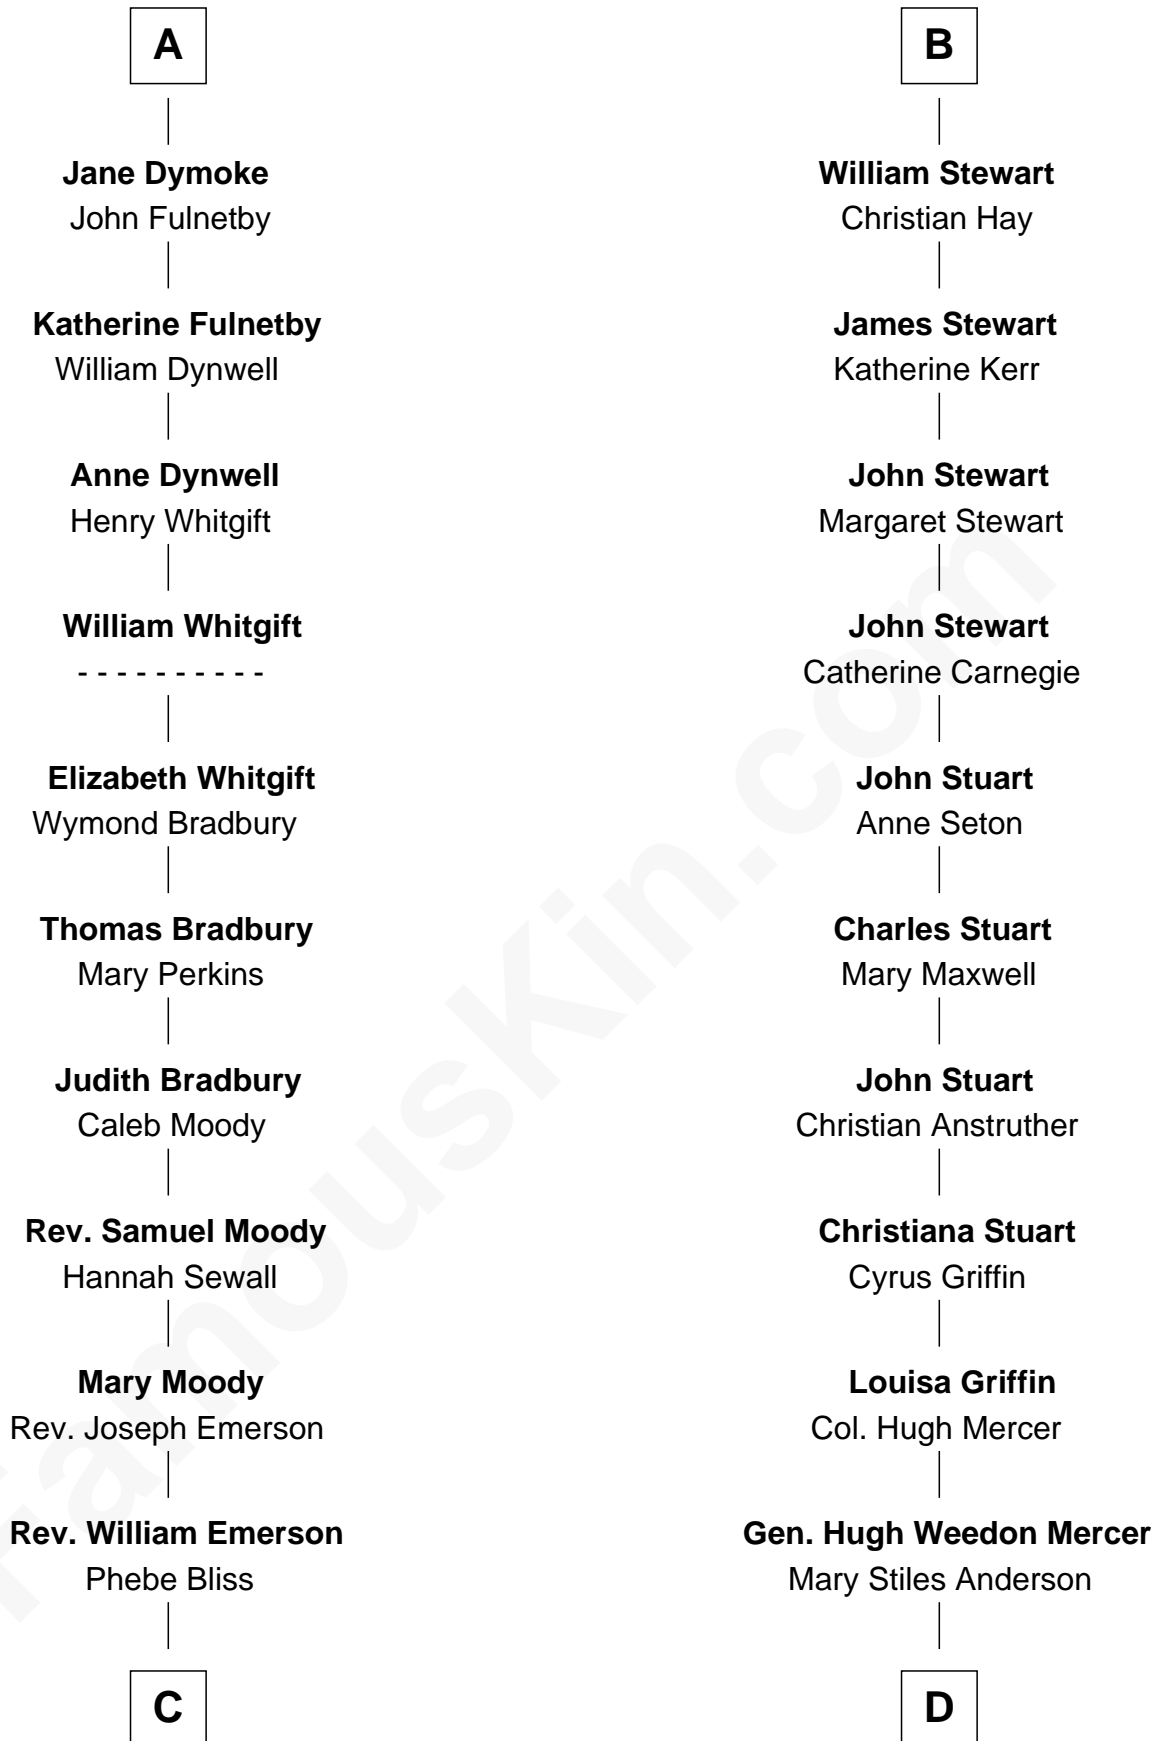

**FamousKin.com**  
**Relationship Chart of**  
**Ralph Waldo Emerson**  
*American Poet*

18th cousin 1 time removed of

**Johnny Mercer**  
*Songwriter and Co-Founder of Capitol Records*

**C**

**Rev. William Emerson**

Ruth Haskins

**Ralph Waldo Emerson**

*American Poet*

**D**

**George Anderson Mercer**

Nanny Maury Herndon

**George Anderson Mercer**

Lillian Elizabeth Ciucevich