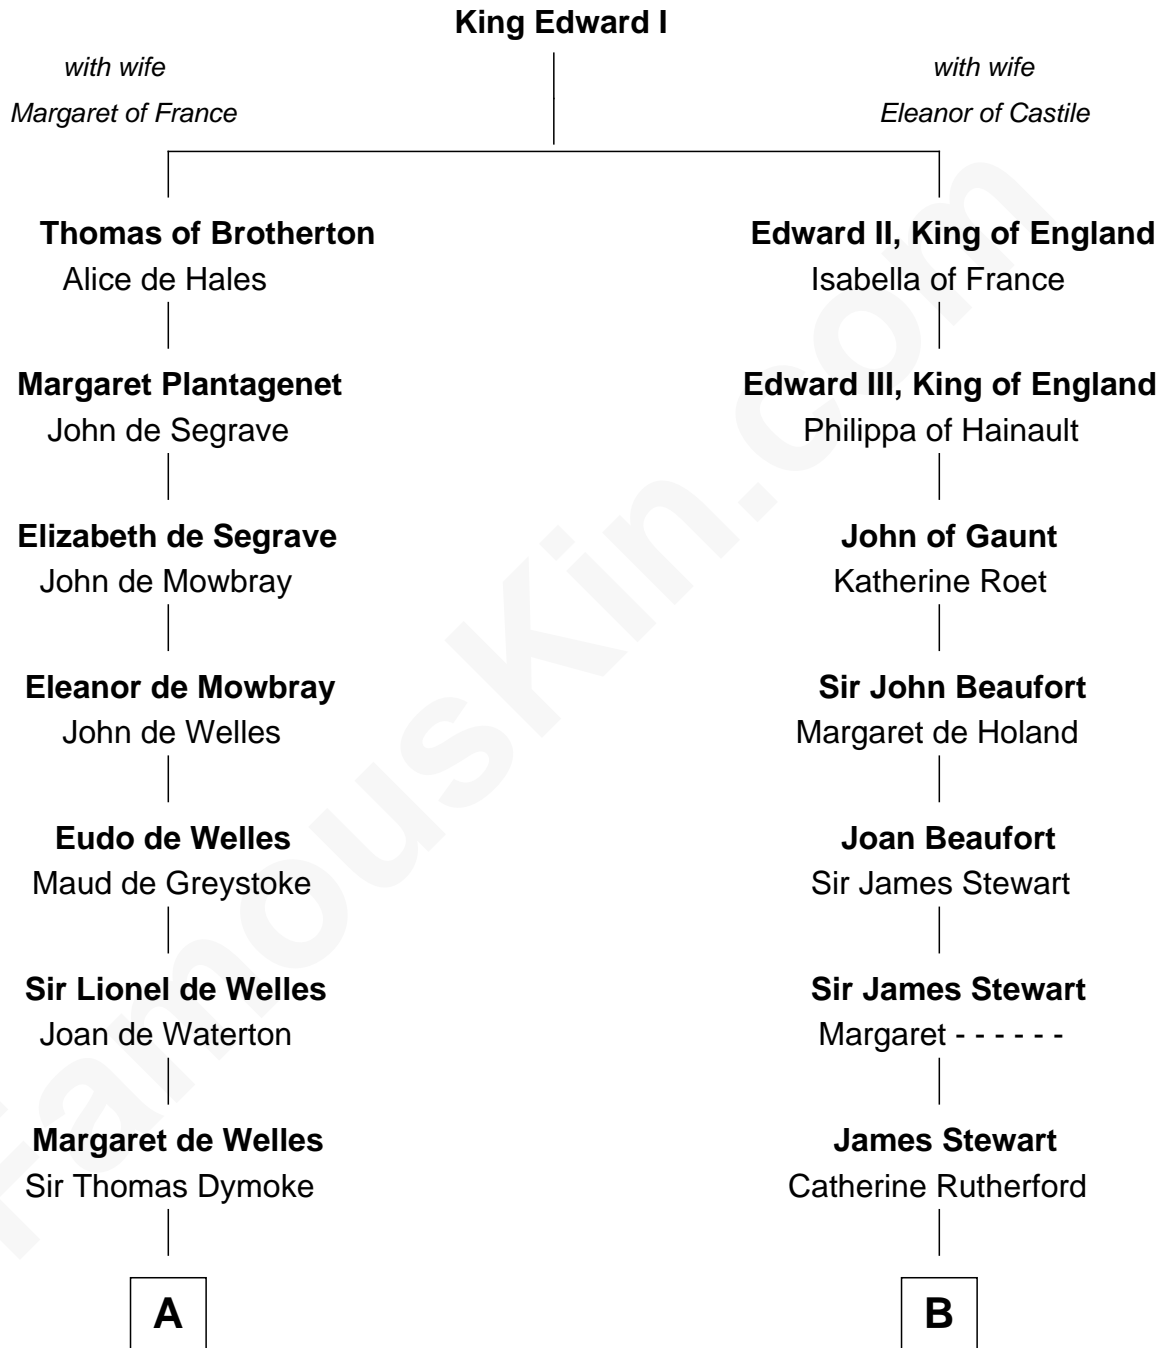

**FamousKin.com**  
**Relationship Chart of**  
**Ralph Waldo Emerson**  
*American Poet*

18th cousin 1 time removed of

**Johnny Mercer**  
*Songwriter and Co-Founder of Capitol Records*

**C**

**Rev. William Emerson**

Ruth Haskins

**Ralph Waldo Emerson**

*American Poet*

**D**

**George Anderson Mercer**

Nanny Maury Herndon

**George Anderson Mercer**

Lillian Elizabeth Ciucevich