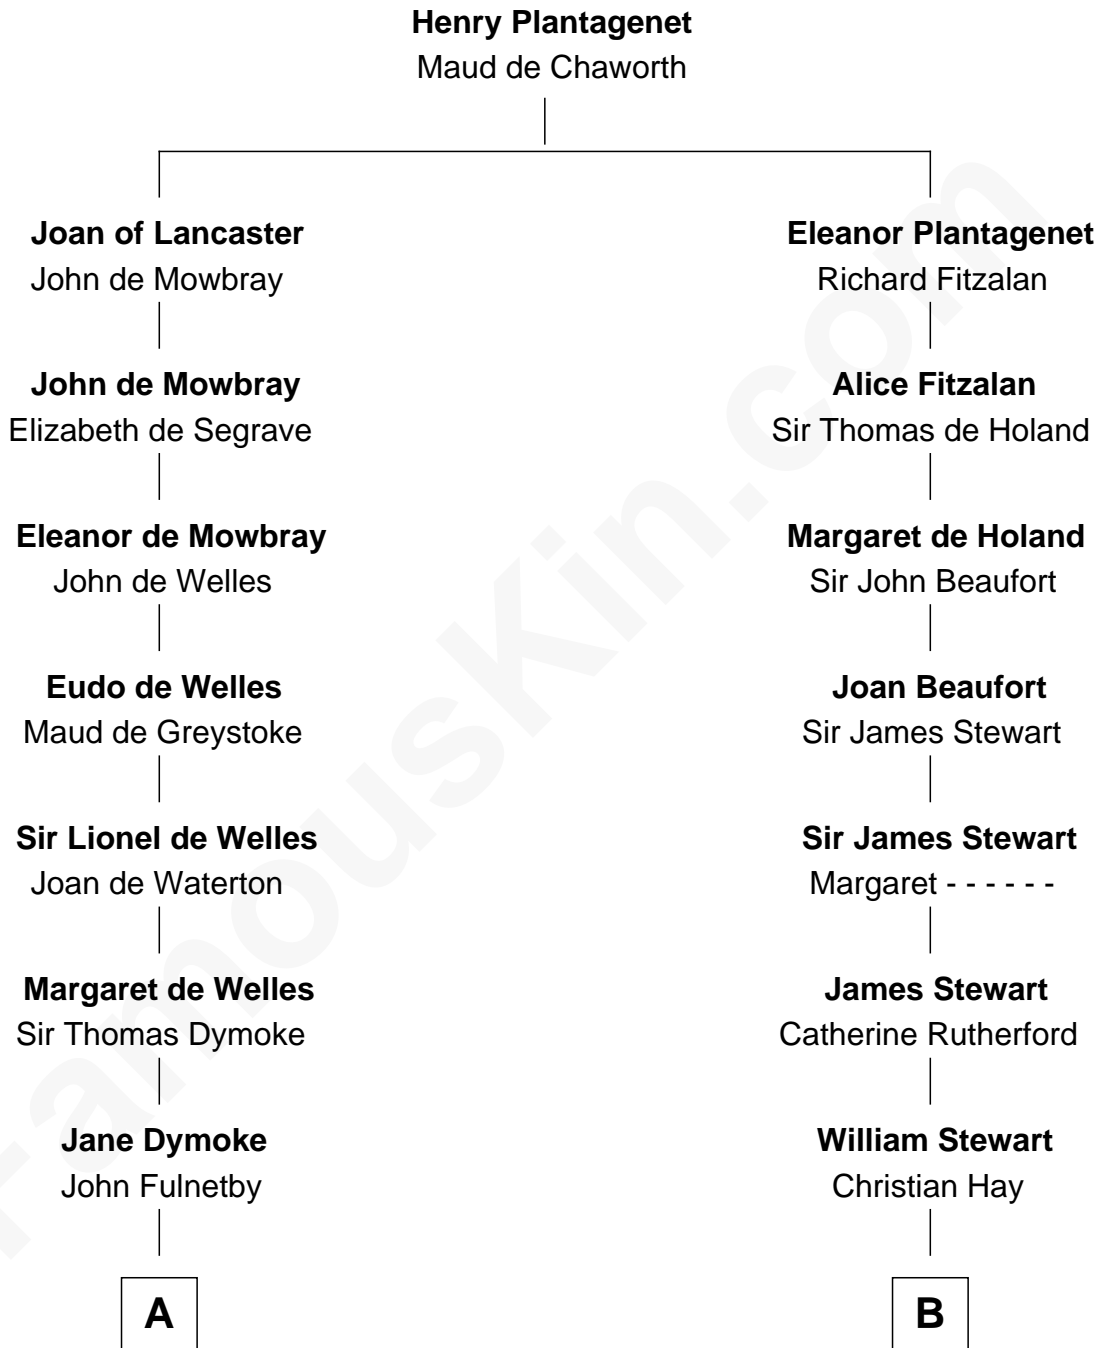

FamousKin.com
Relationship Chart of
Ralph Waldo Emerson
American Poet

17th cousin 1 time removed of

Johnny Mercer
Songwriter and Co-Founder of Capitol Records

C

George Anderson Mercer

Lillian Elizabeth Ciucevich

Johnny Mercer

Co-Founder of Capitol Records

FamousKin.com