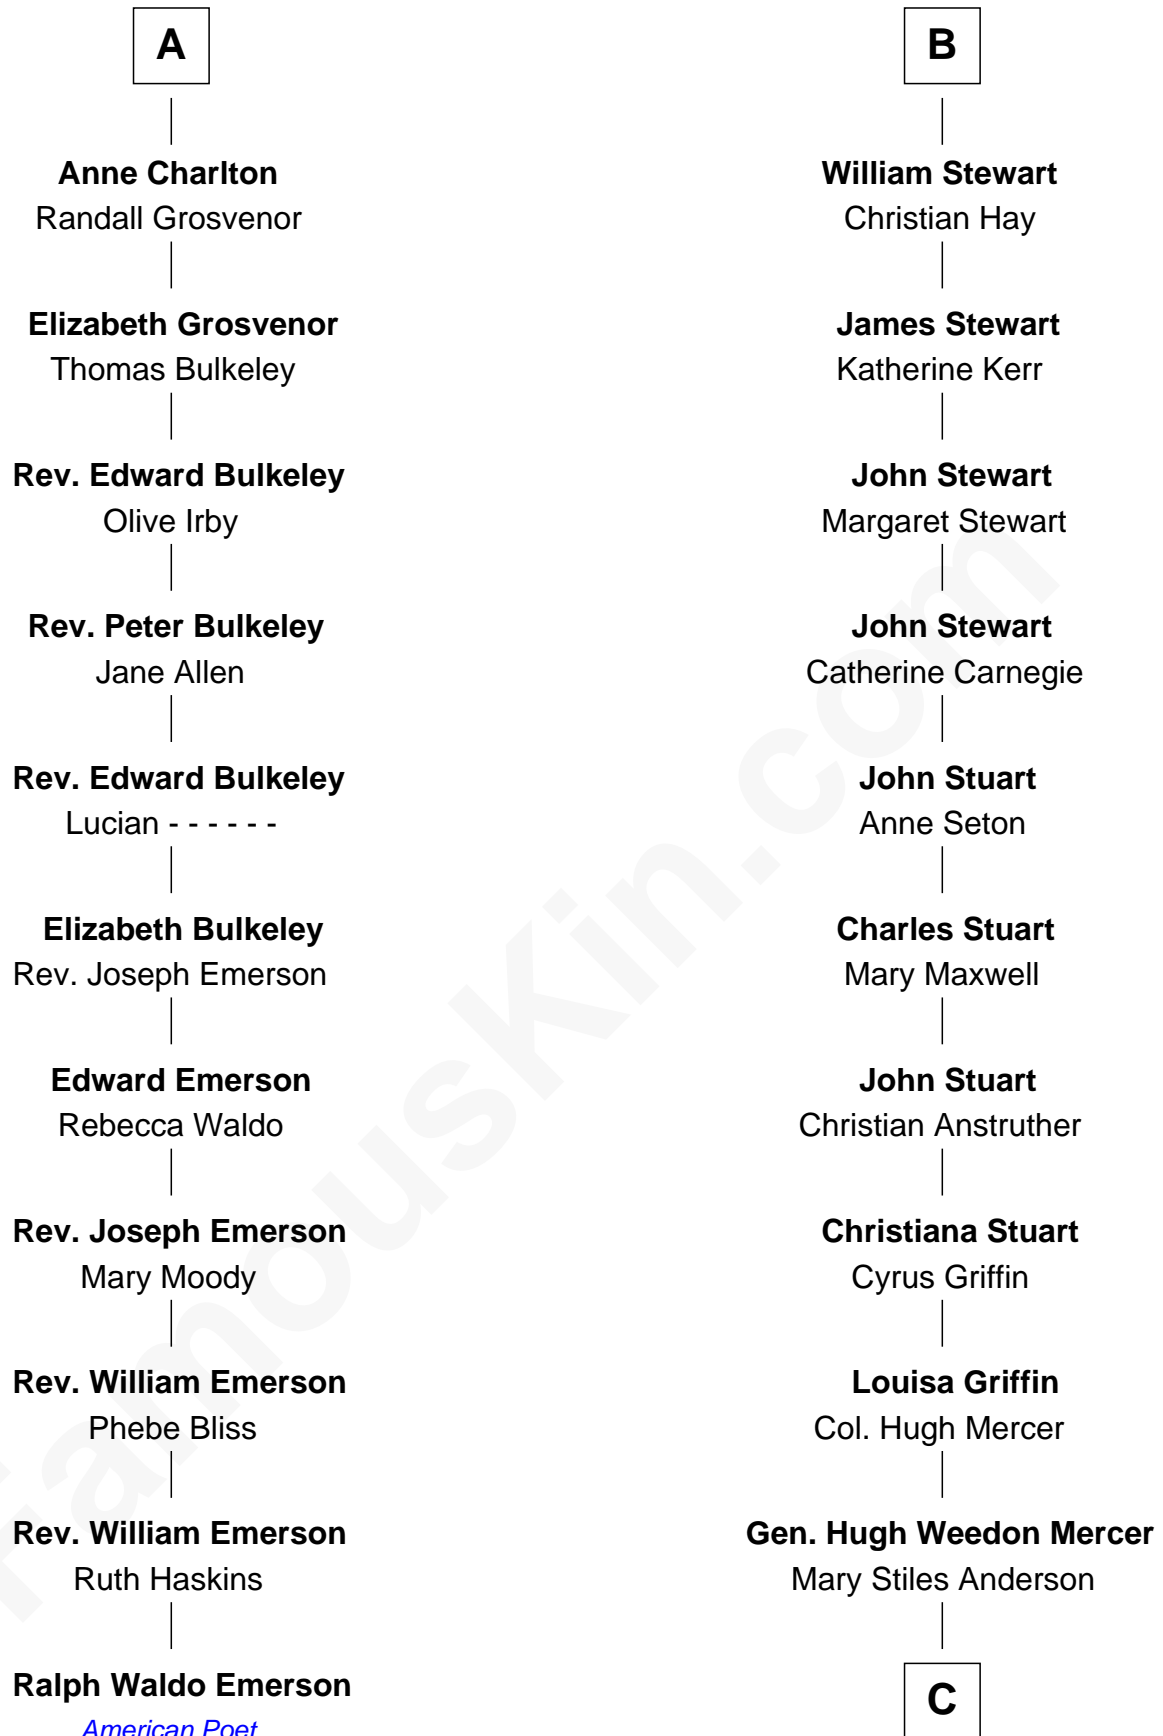

**FamousKin.com**  
**Relationship Chart of**  
**Ralph Waldo Emerson**  
*American Poet*

17th cousin 2 times removed of

**Johnny Mercer**  
*Songwriter and Co-Founder of Capitol Records*

C

**George Anderson Mercer**

Nanny Maury Herndon

**George Anderson Mercer**

Lillian Elizabeth Ciucevich

**Johnny Mercer**

*Co-Founder of Capitol Records*

FamousKin.com