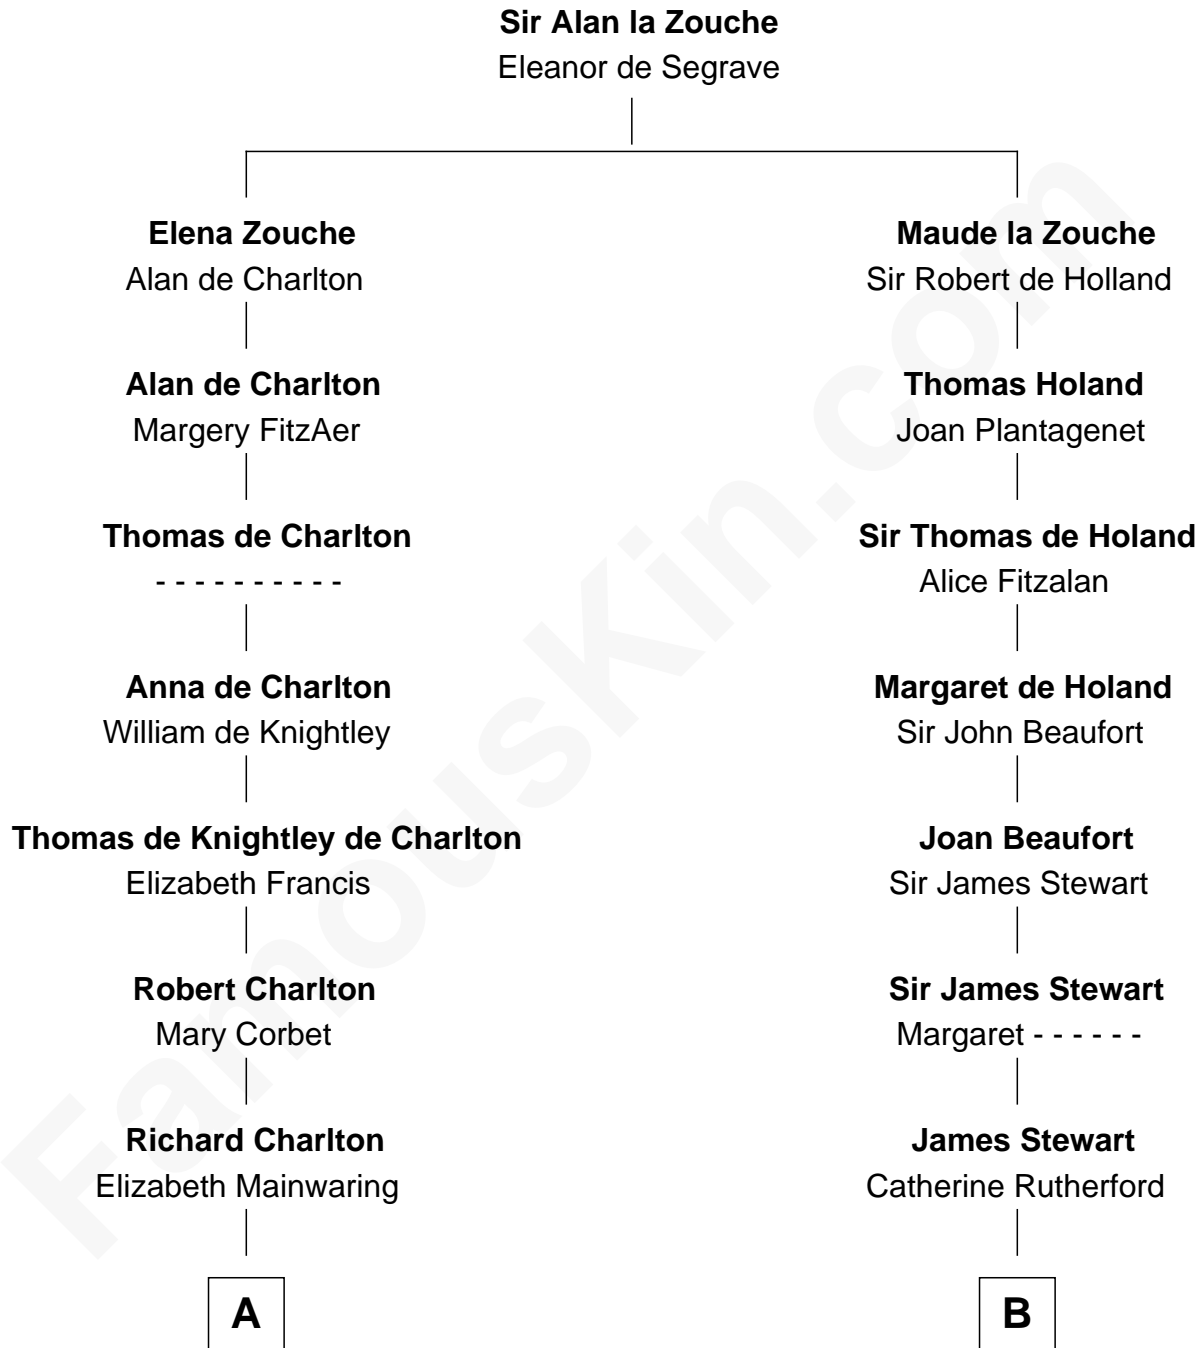

**FamousKin.com**  
**Relationship Chart of**  
**Ralph Waldo Emerson**  
*American Poet*

17th cousin 2 times removed of

**Johnny Mercer**  
*Songwriter and Co-Founder of Capitol Records*

C

**George Anderson Mercer**

Nanny Maury Herndon

**George Anderson Mercer**

Lillian Elizabeth Ciucevich

**Johnny Mercer**

*Co-Founder of Capitol Records*

FamousKin.com