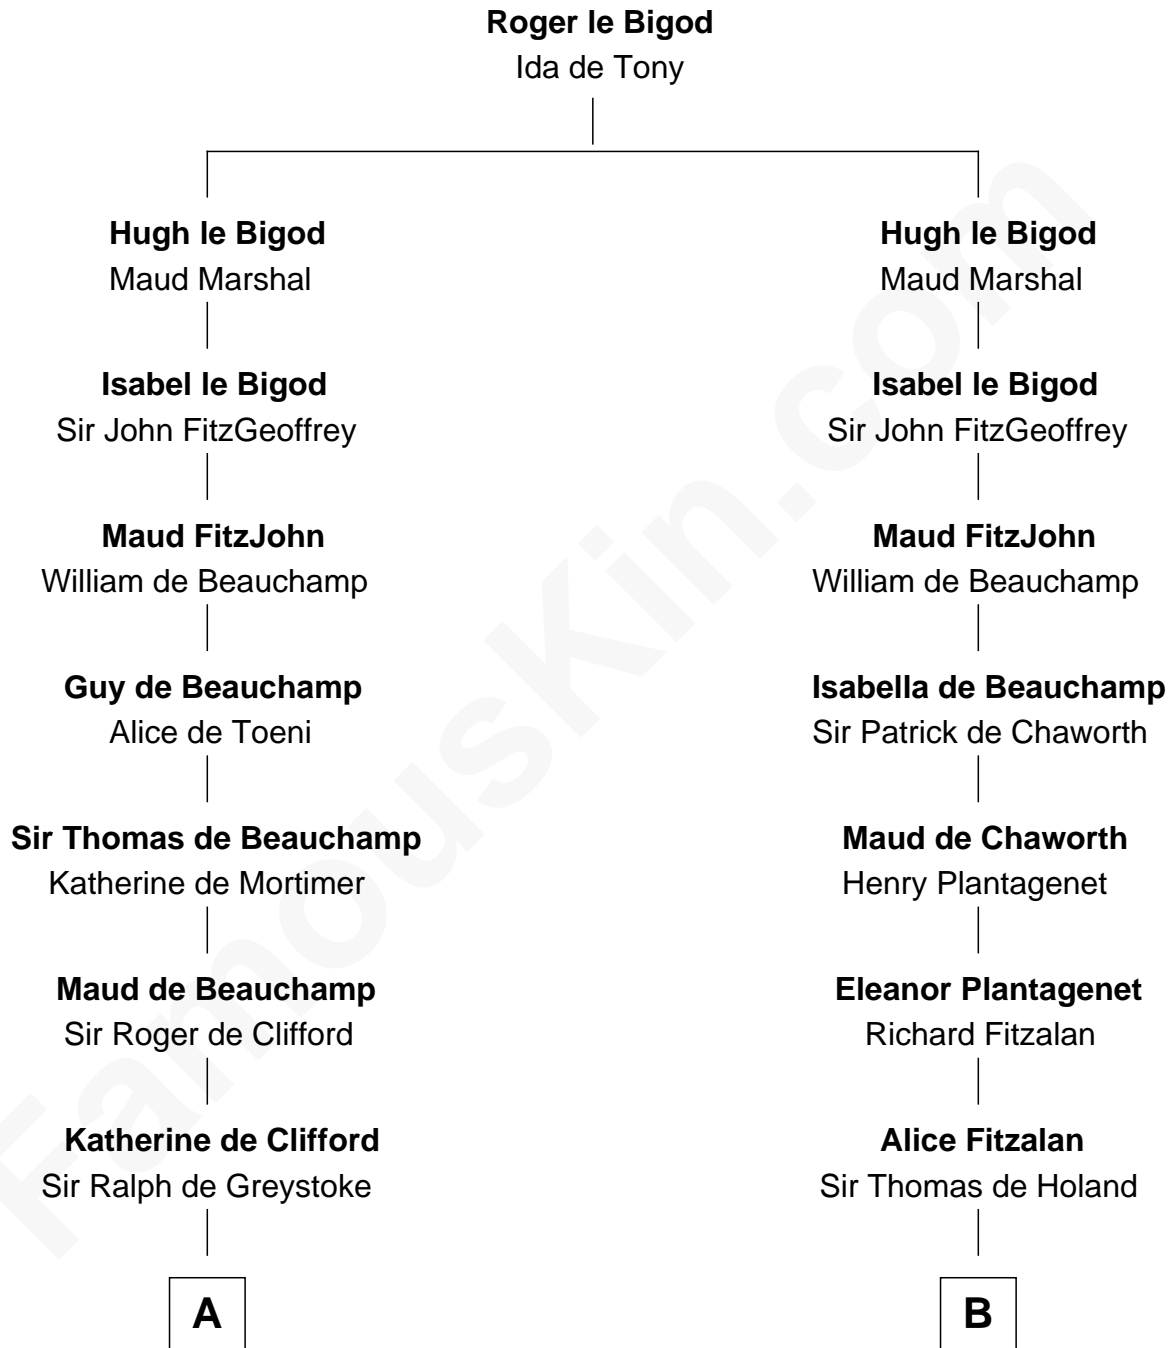

Major John Pitcairn

British Commander at Battle of Lexington