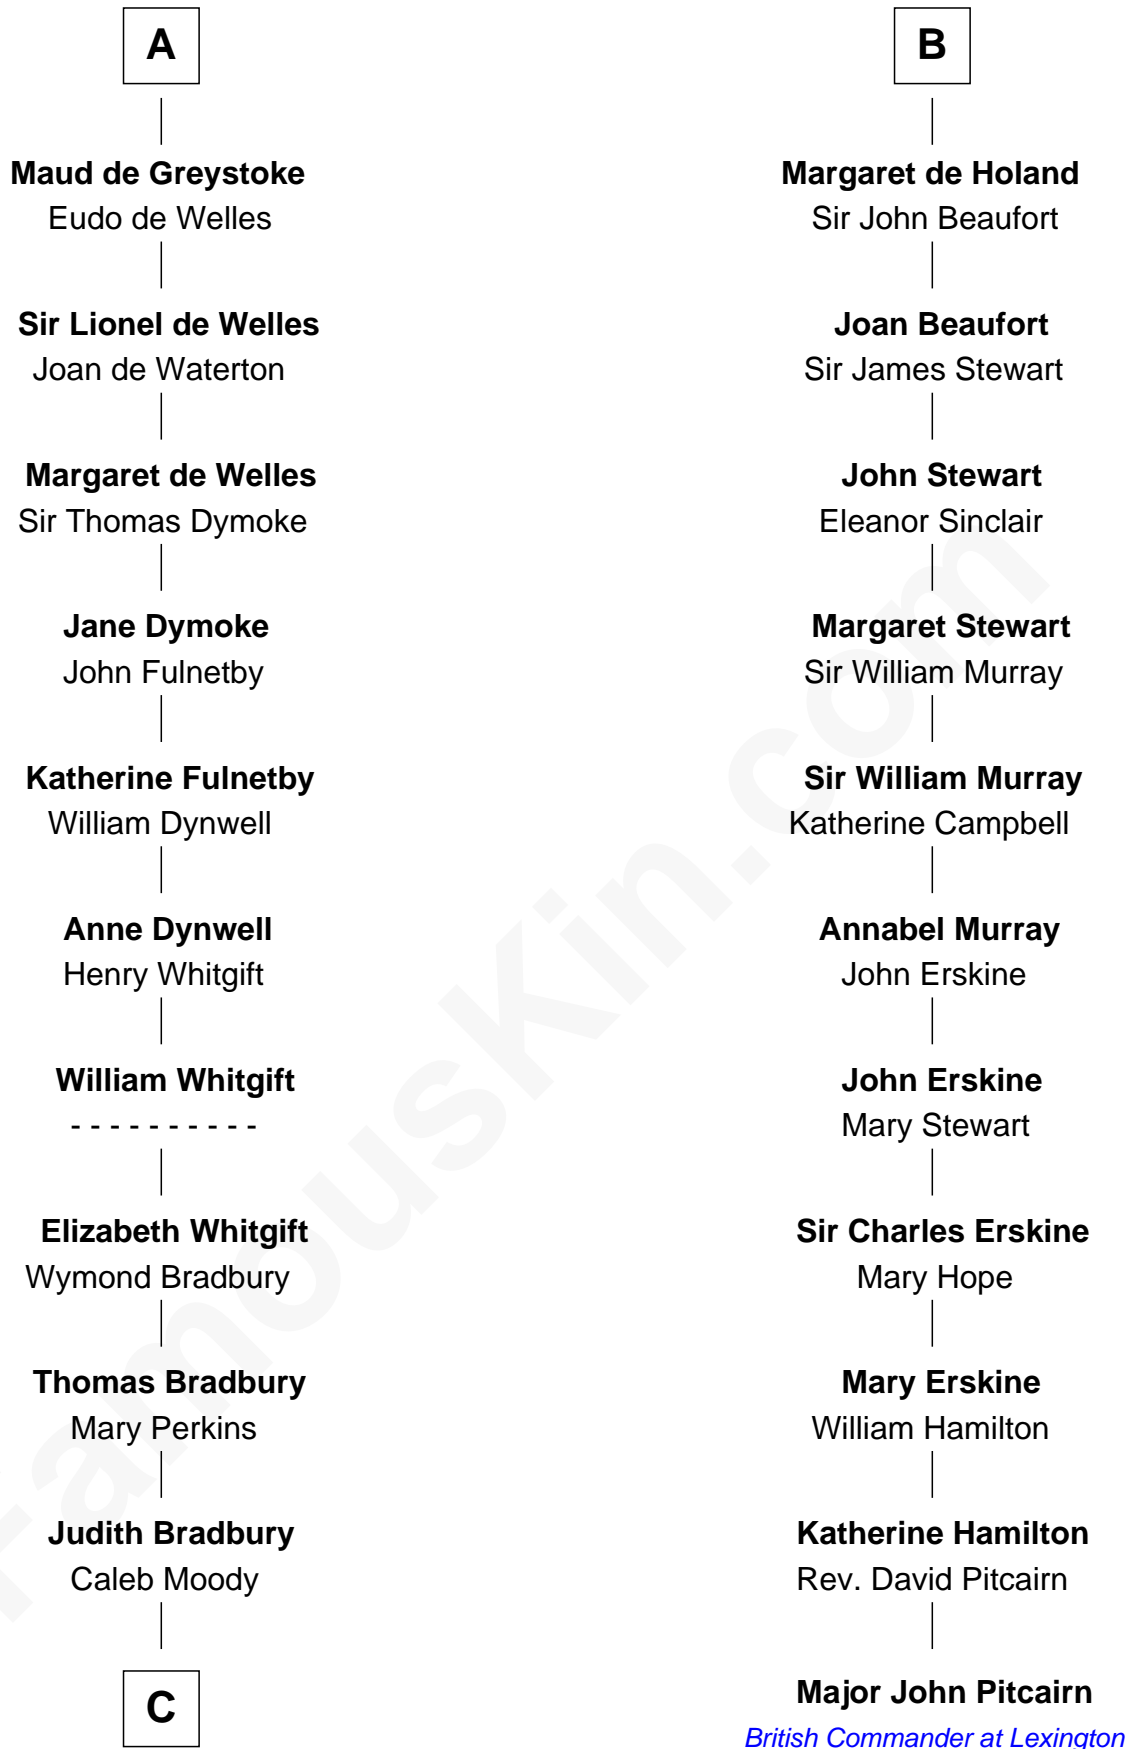

FamousKin.com

Relationship Chart of

Ralph Waldo Emerson

American Poet

17th cousin 4 times removed of

Major John Pitcairn

British Commander at Battle of Lexington

C

Rev. Samuel Moody

Hannah Sewall

Mary Moody

Rev. Joseph Emerson

Rev. William Emerson

Phebe Bliss

Rev. William Emerson

Ruth Haskins