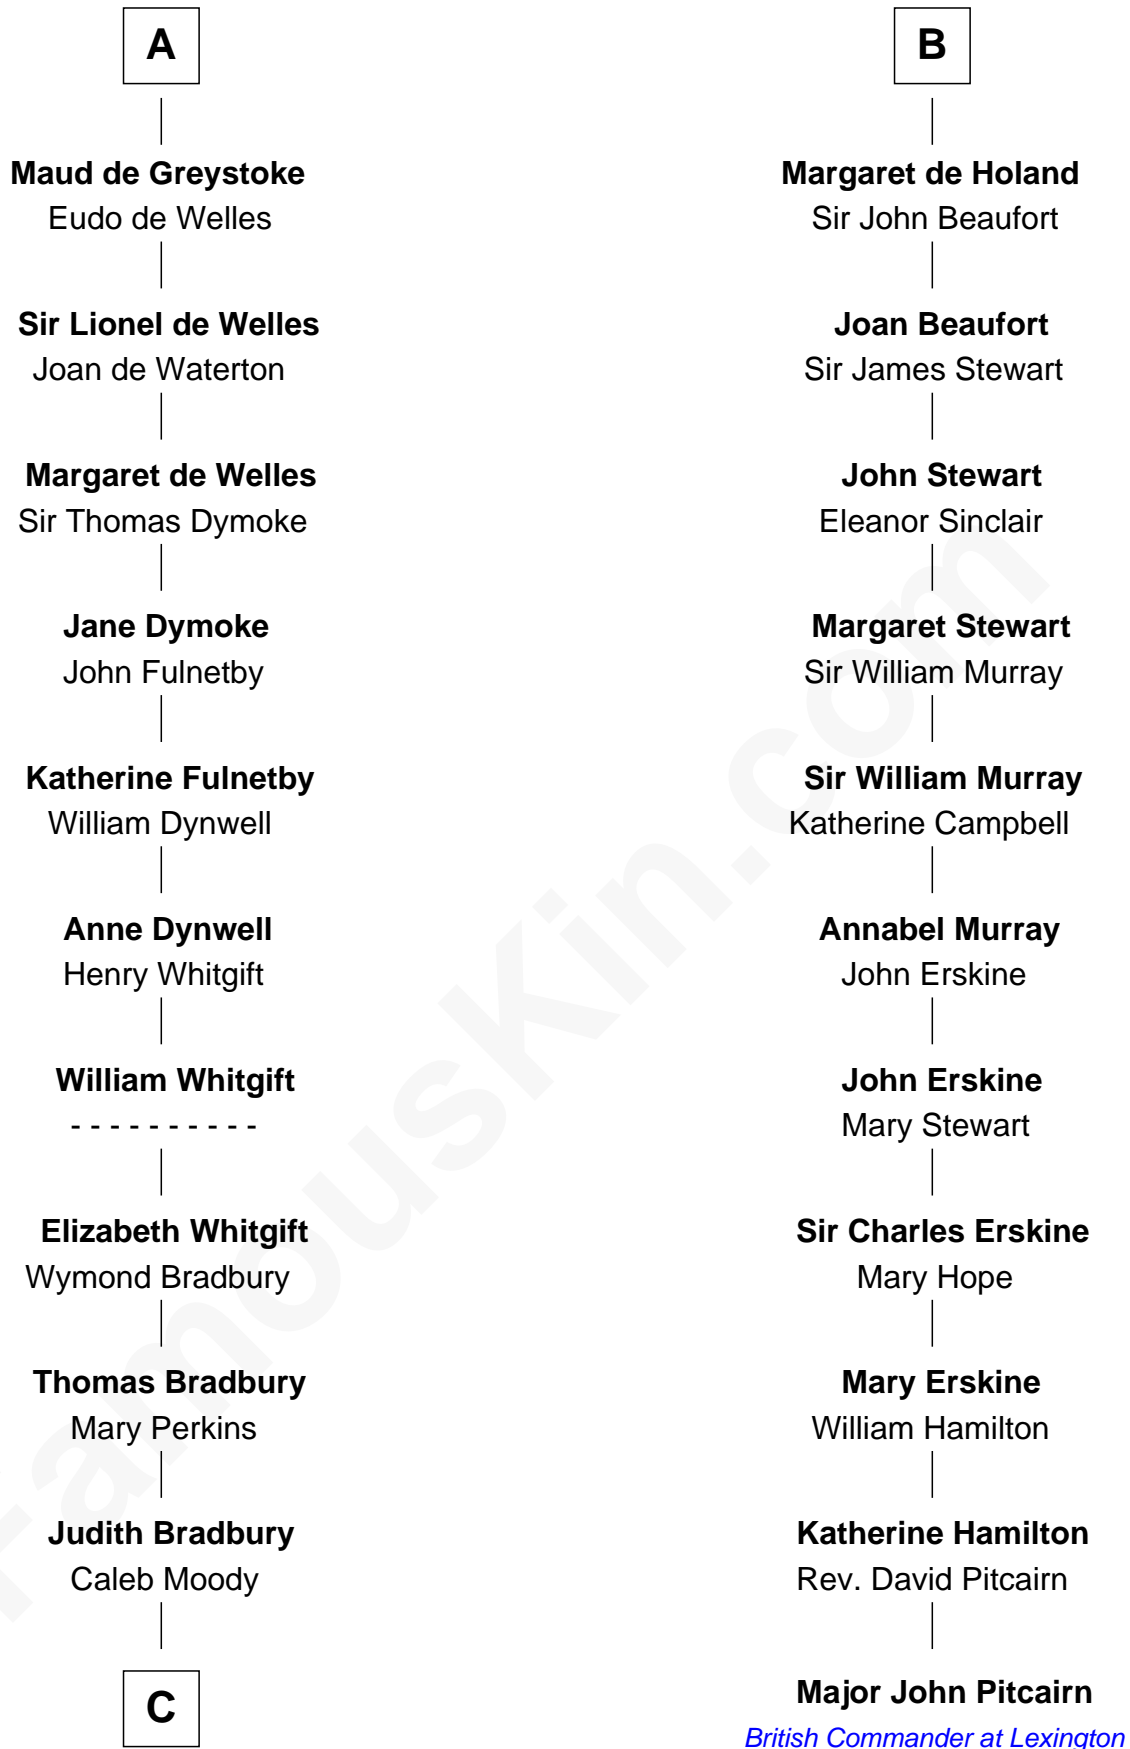

FamousKin.com

Relationship Chart of

Ralph Waldo Emerson

American Poet

17th cousin 4 times removed of

Major John Pitcairn

British Commander at Battle of Lexington

Waleran de Newburgh

Alice de Harcourt

C

Rev. Samuel Moody

Hannah Sewall

Mary Moody

Rev. Joseph Emerson

Rev. William Emerson

Phebe Bliss