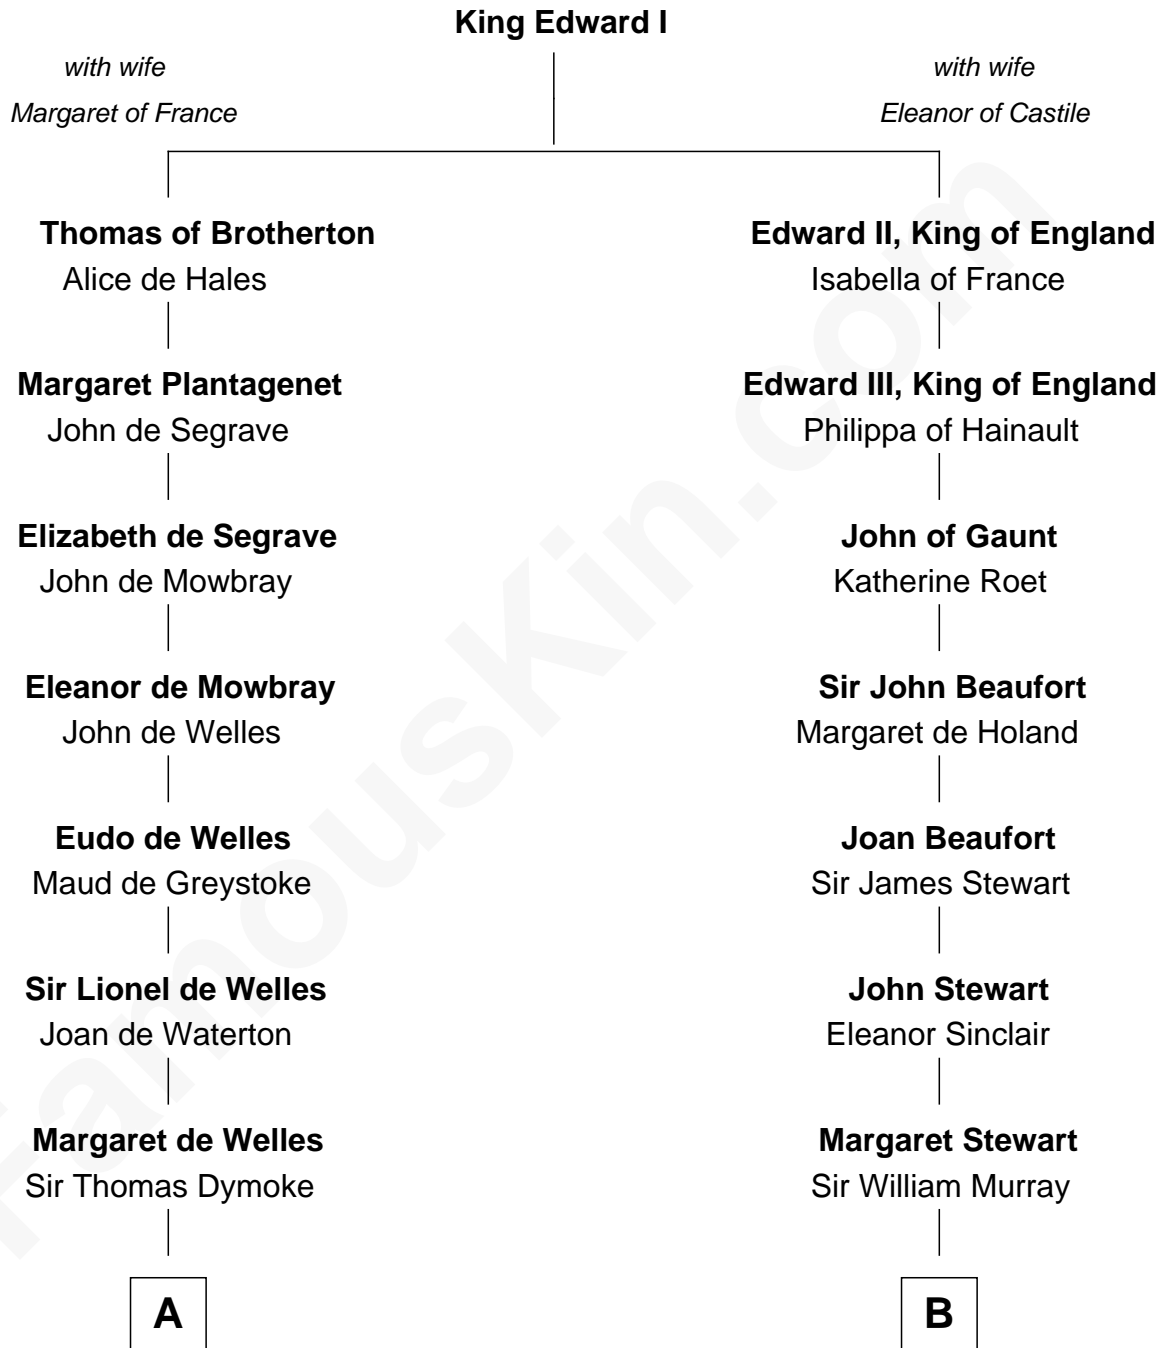

**FamousKin.com**  
**Relationship Chart of**  
**Ralph Waldo Emerson**  
*American Poet*

**13th cousin 5 times removed of**  
**Major John Pitcairn**  
*British Commander at Battle of Lexington*

**C**

Rev. William Emerson

Ruth Haskins

Ralph Waldo Emerson

*American Poet*

FamousKin.com