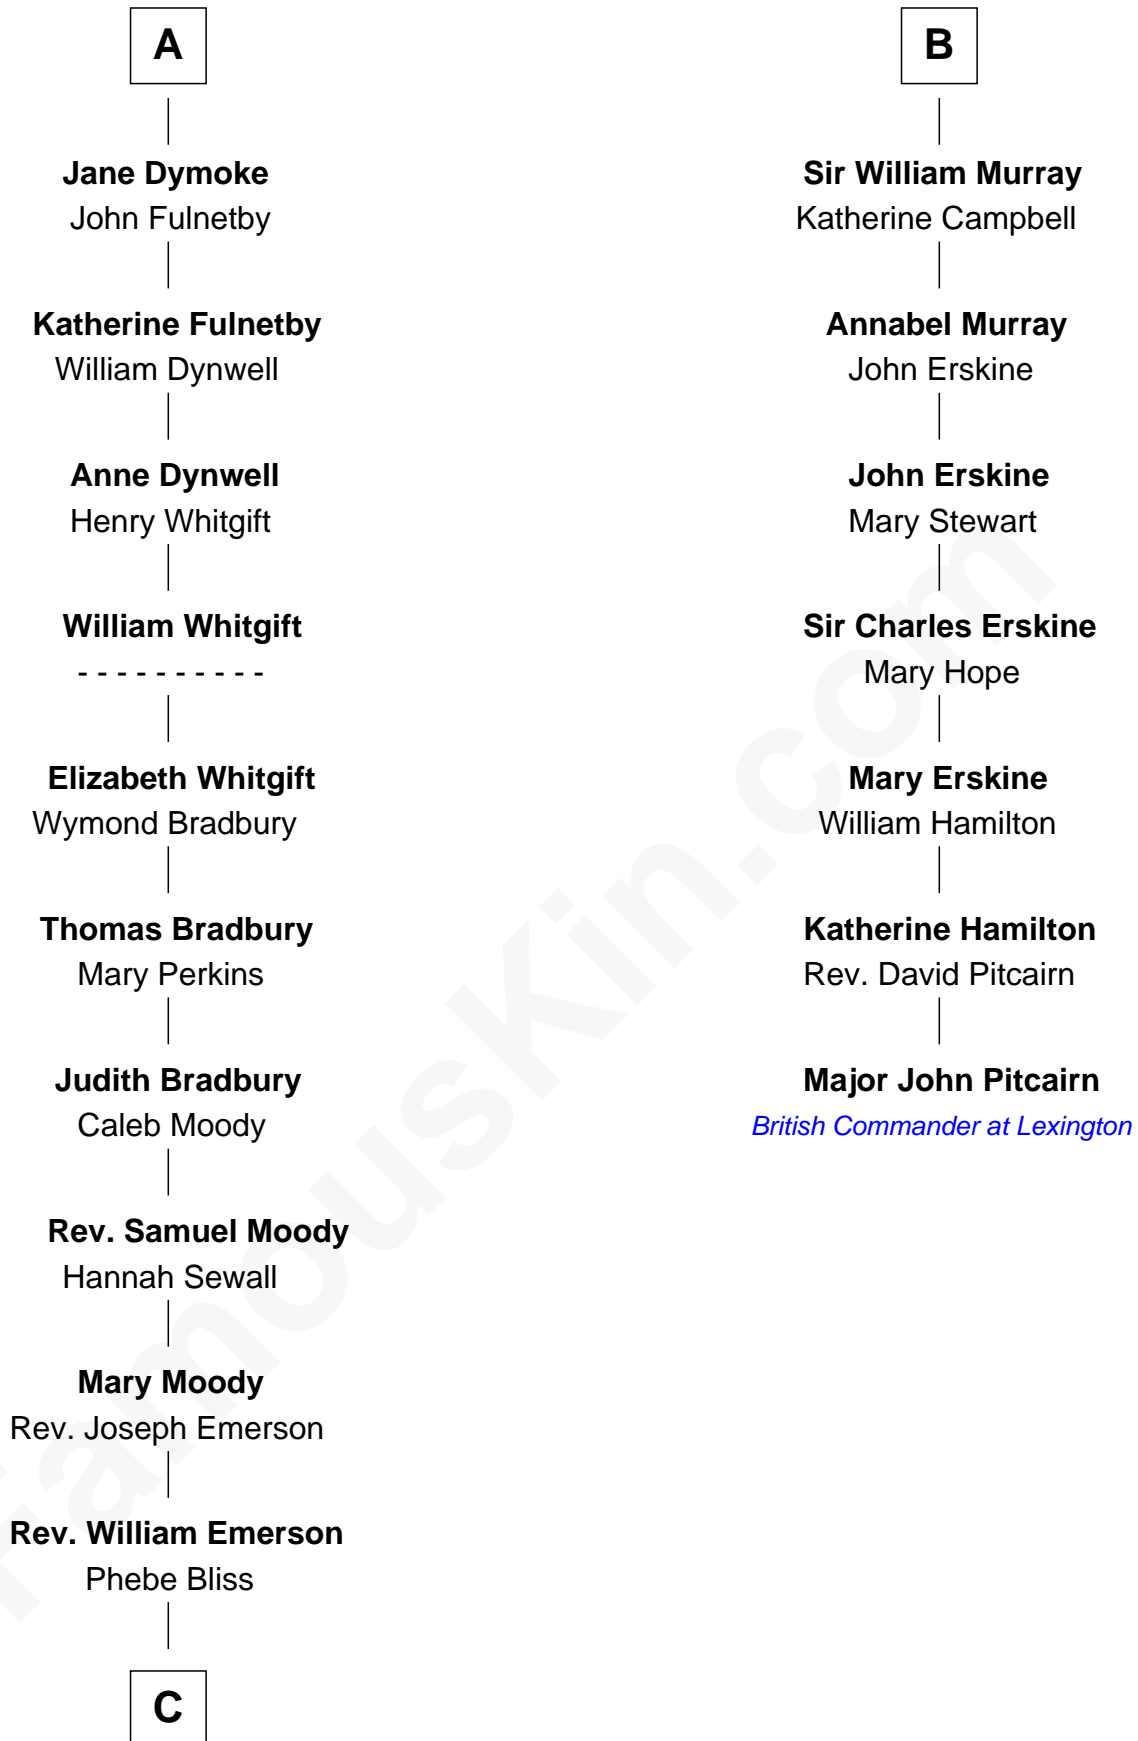

**FamousKin.com**  
**Relationship Chart of**  
**Ralph Waldo Emerson**  
*American Poet*

**13th cousin 5 times removed of**  
**Major John Pitcairn**  
*British Commander at Battle of Lexington*

**C**

Rev. William Emerson

Ruth Haskins

Ralph Waldo Emerson

*American Poet*

FamousKin.com