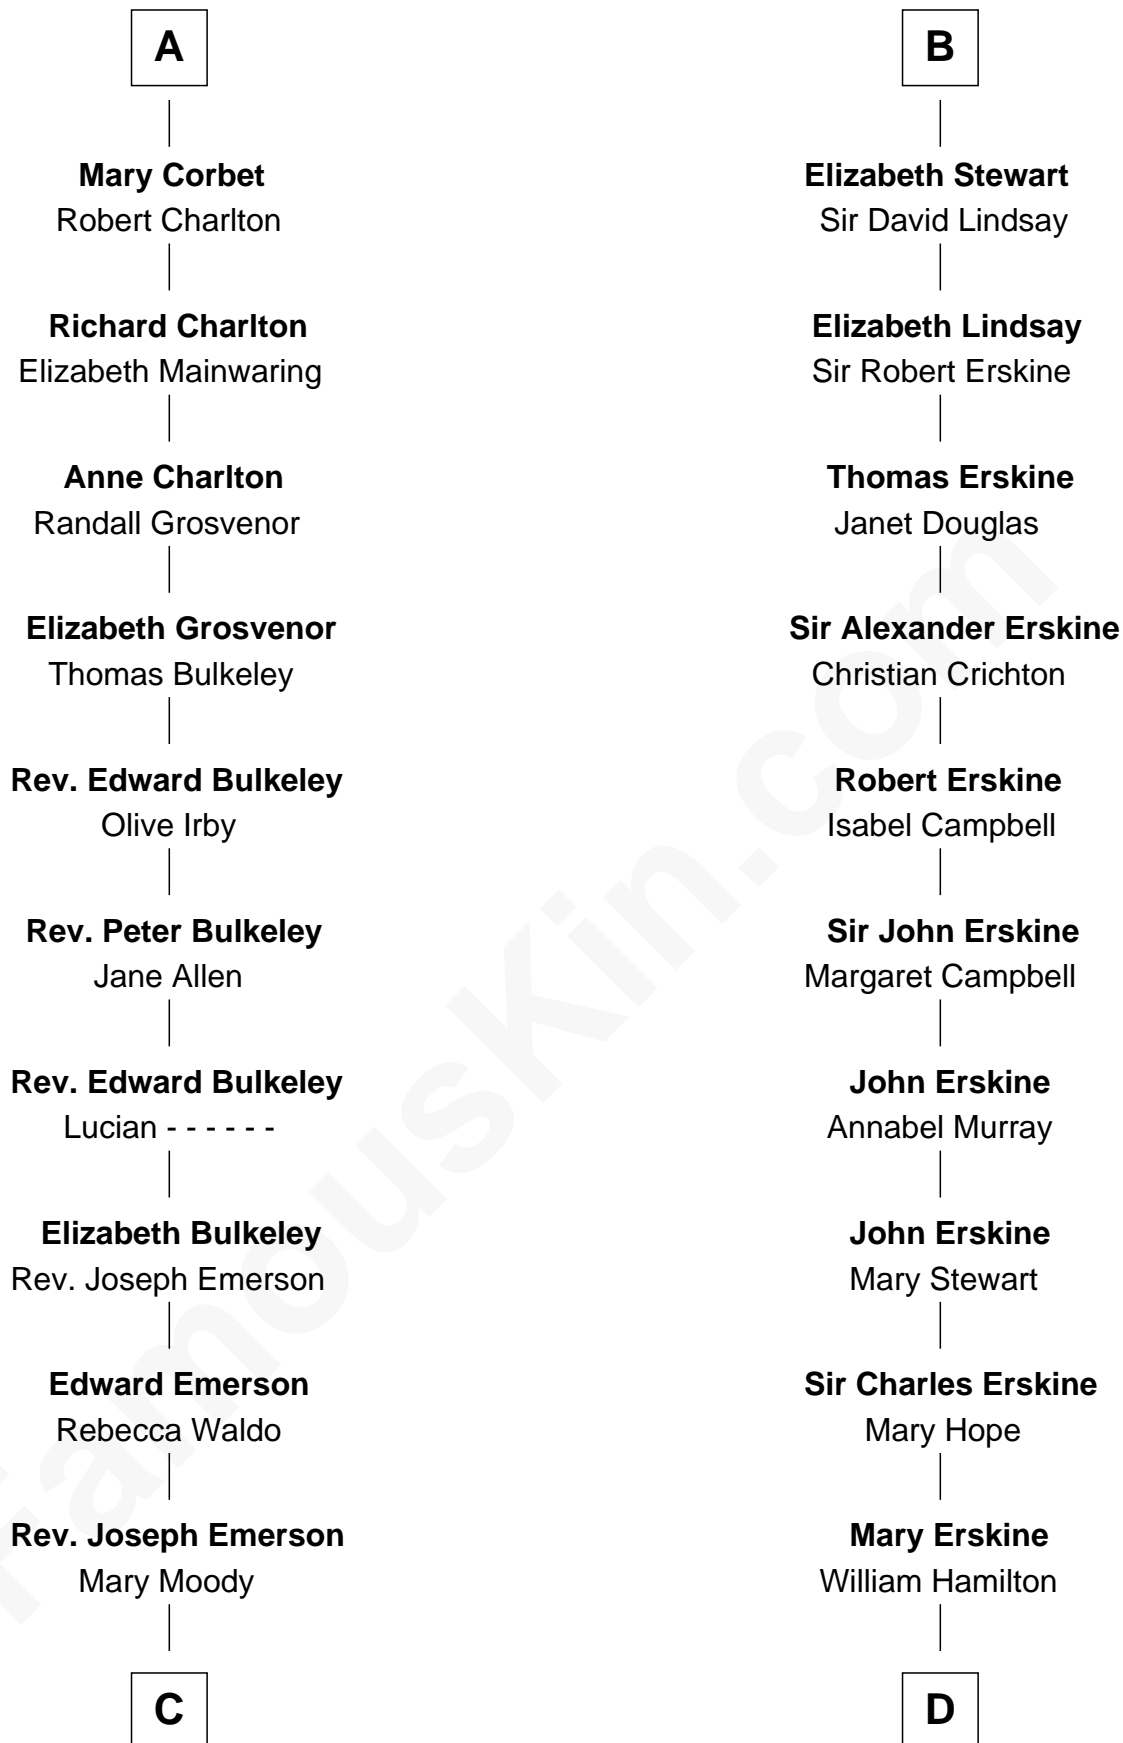

FamousKin.com

Relationship Chart of

Ralph Waldo Emerson

American Poet

18th cousin 1 time removed of

Major John Pitcairn

British Commander at Battle of Lexington

FamousKin.com