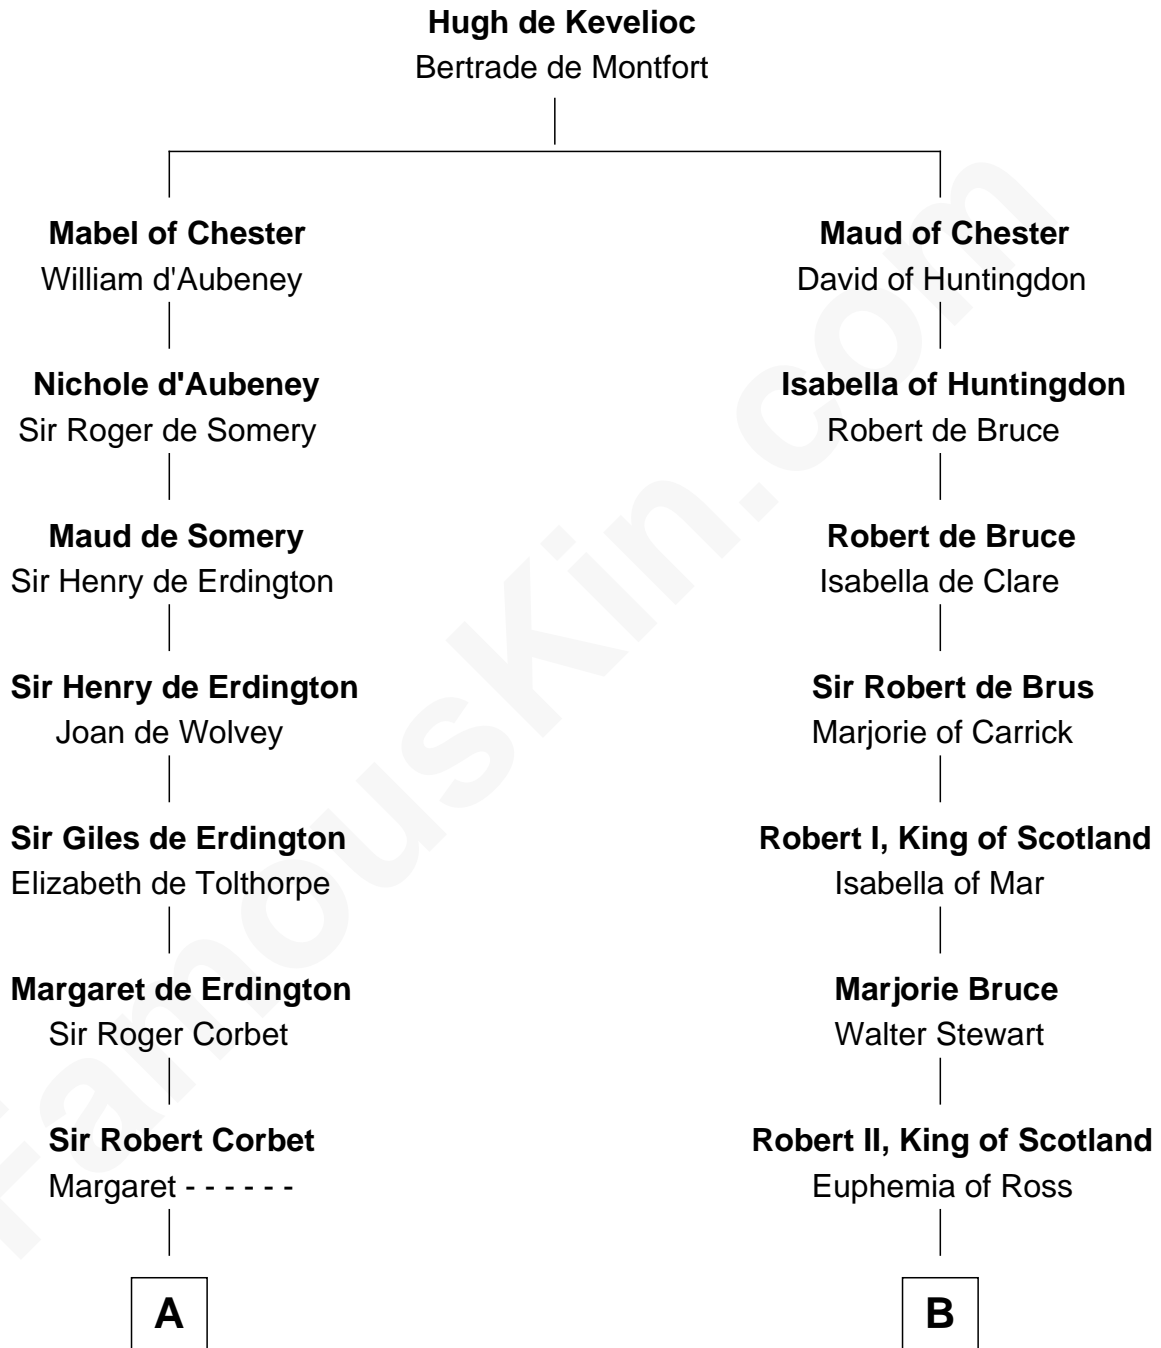

FamousKin.com

Relationship Chart of

Ralph Waldo Emerson

American Poet

18th cousin 1 time removed of

Major John Pitcairn

British Commander at Battle of Lexington

FamousKin.com