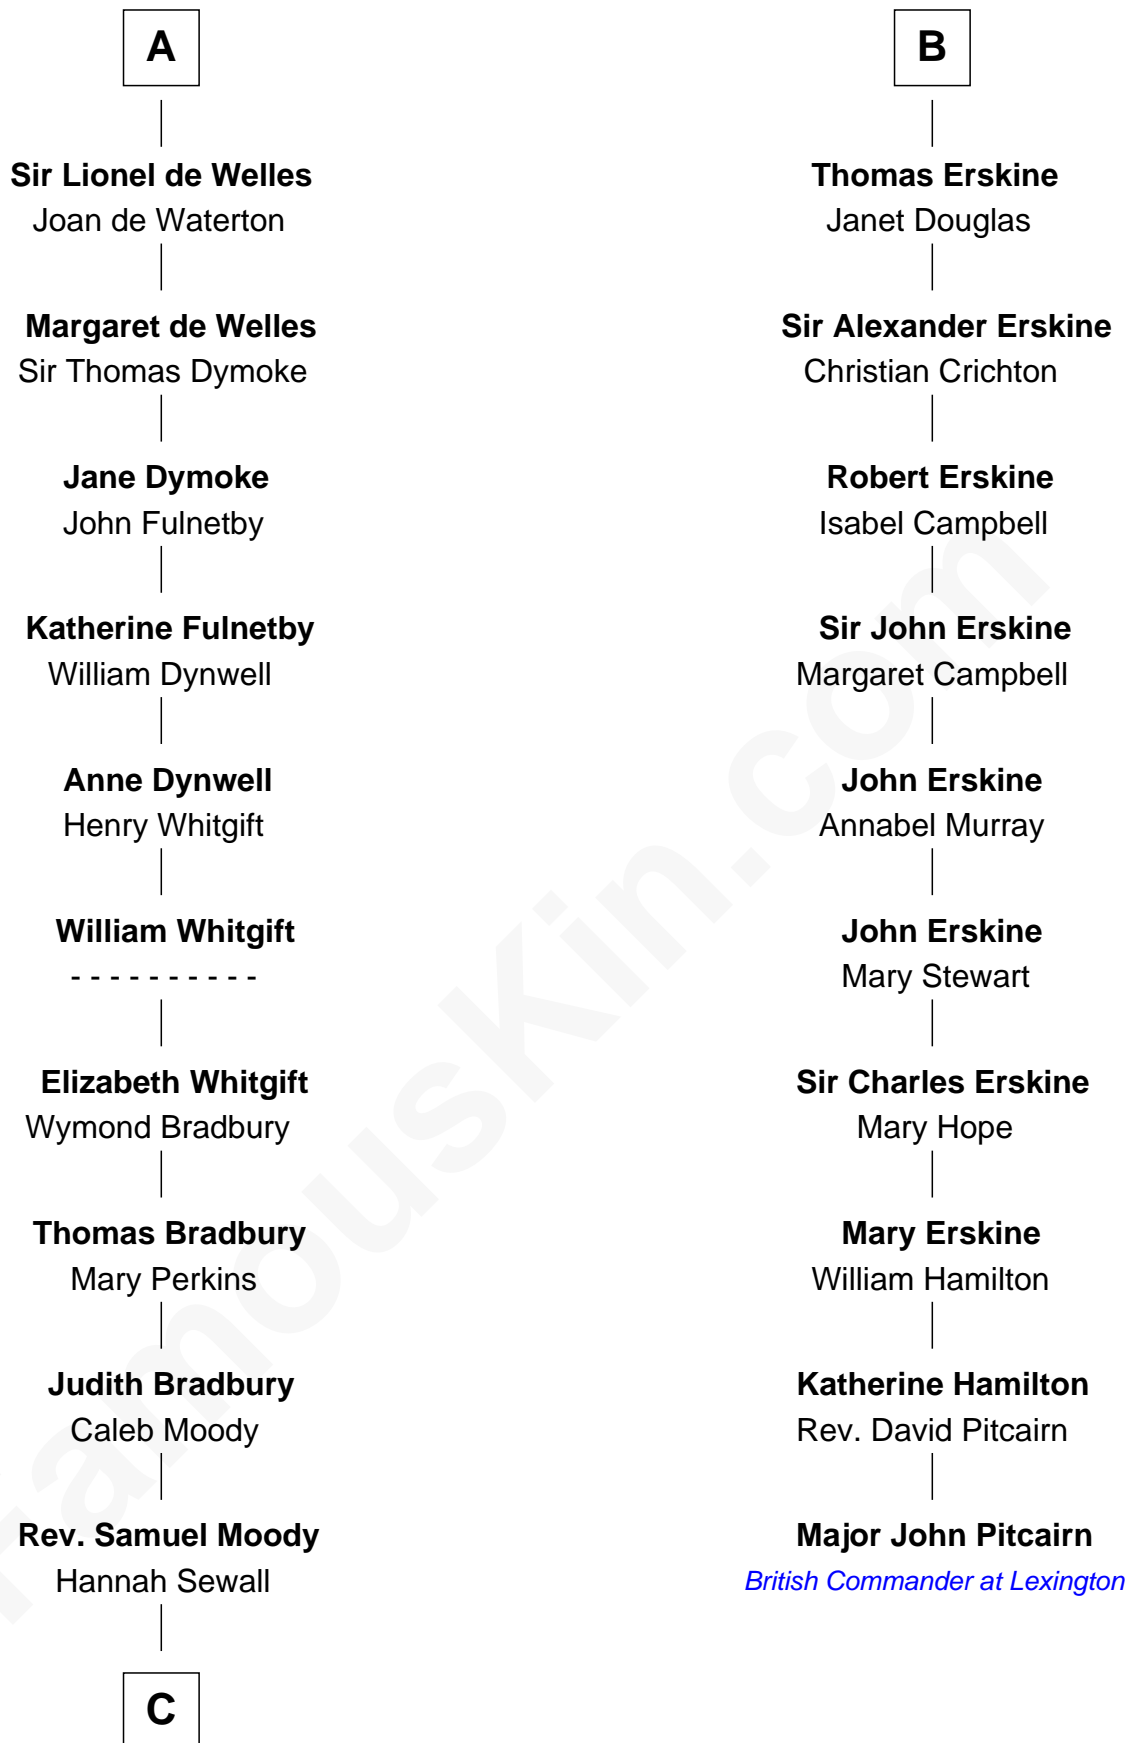

FamousKin.com

Relationship Chart of

Ralph Waldo Emerson

American Poet

16th cousin 4 times removed of

Major John Pitcairn

British Commander at Battle of Lexington

C