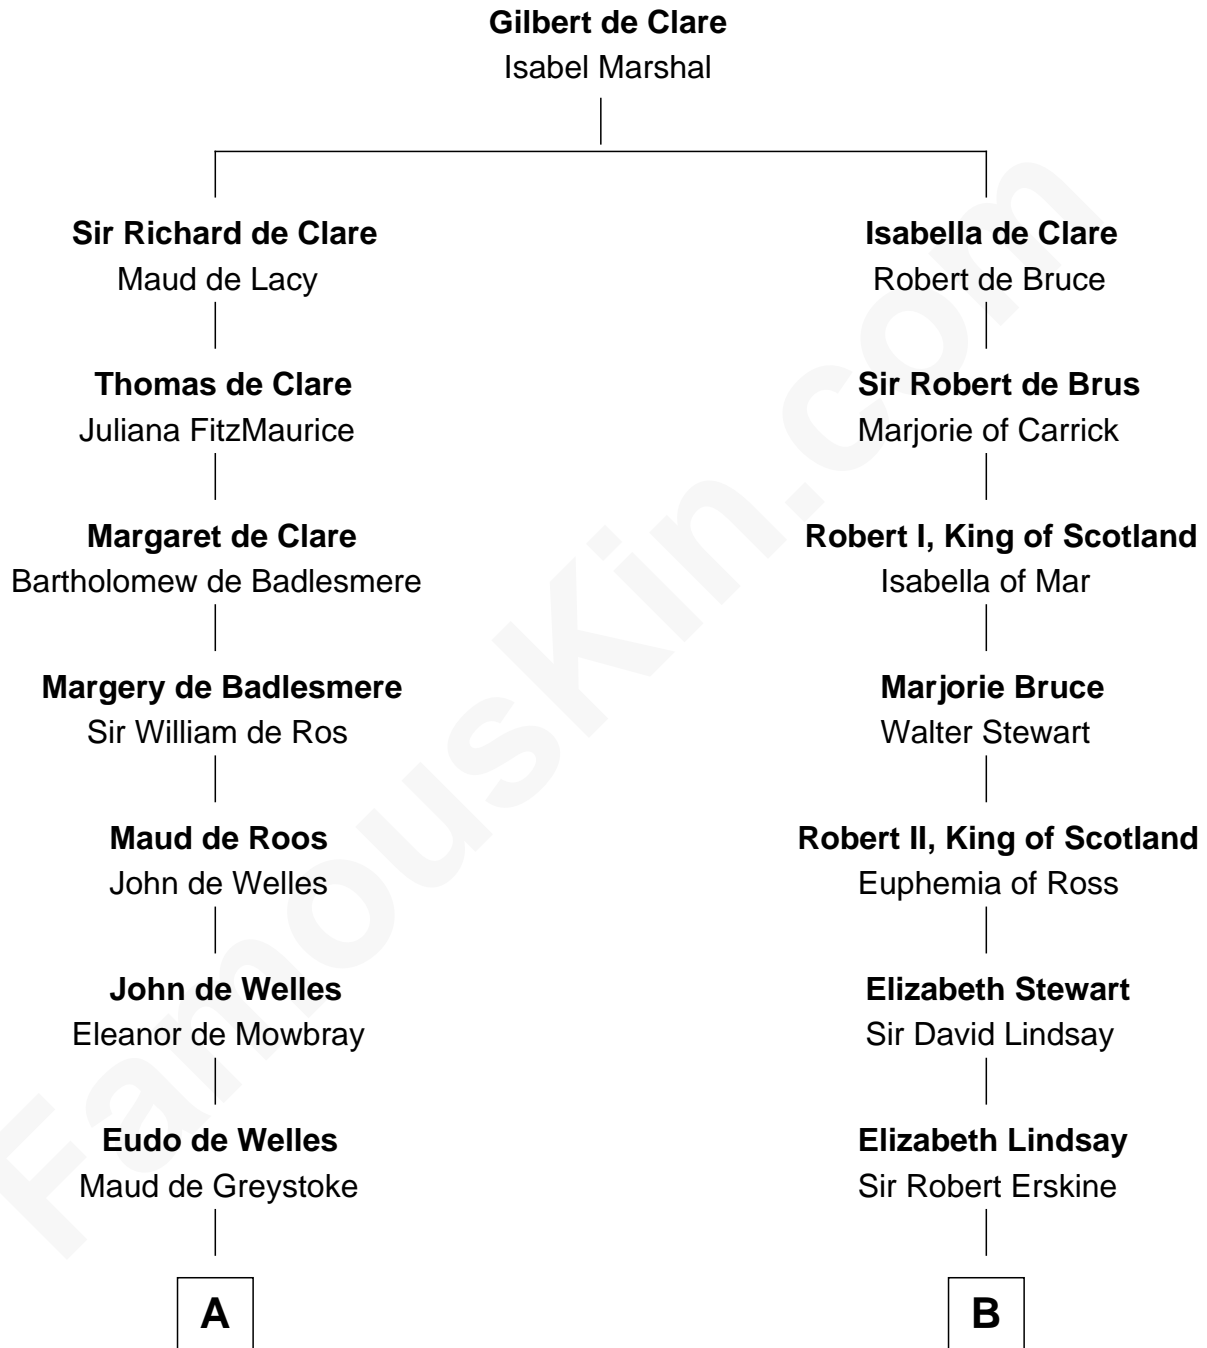

FamousKin.com

Relationship Chart of

Ralph Waldo Emerson

American Poet

16th cousin 4 times removed of

Major John Pitcairn

British Commander at Battle of Lexington

C

FamousKin.com