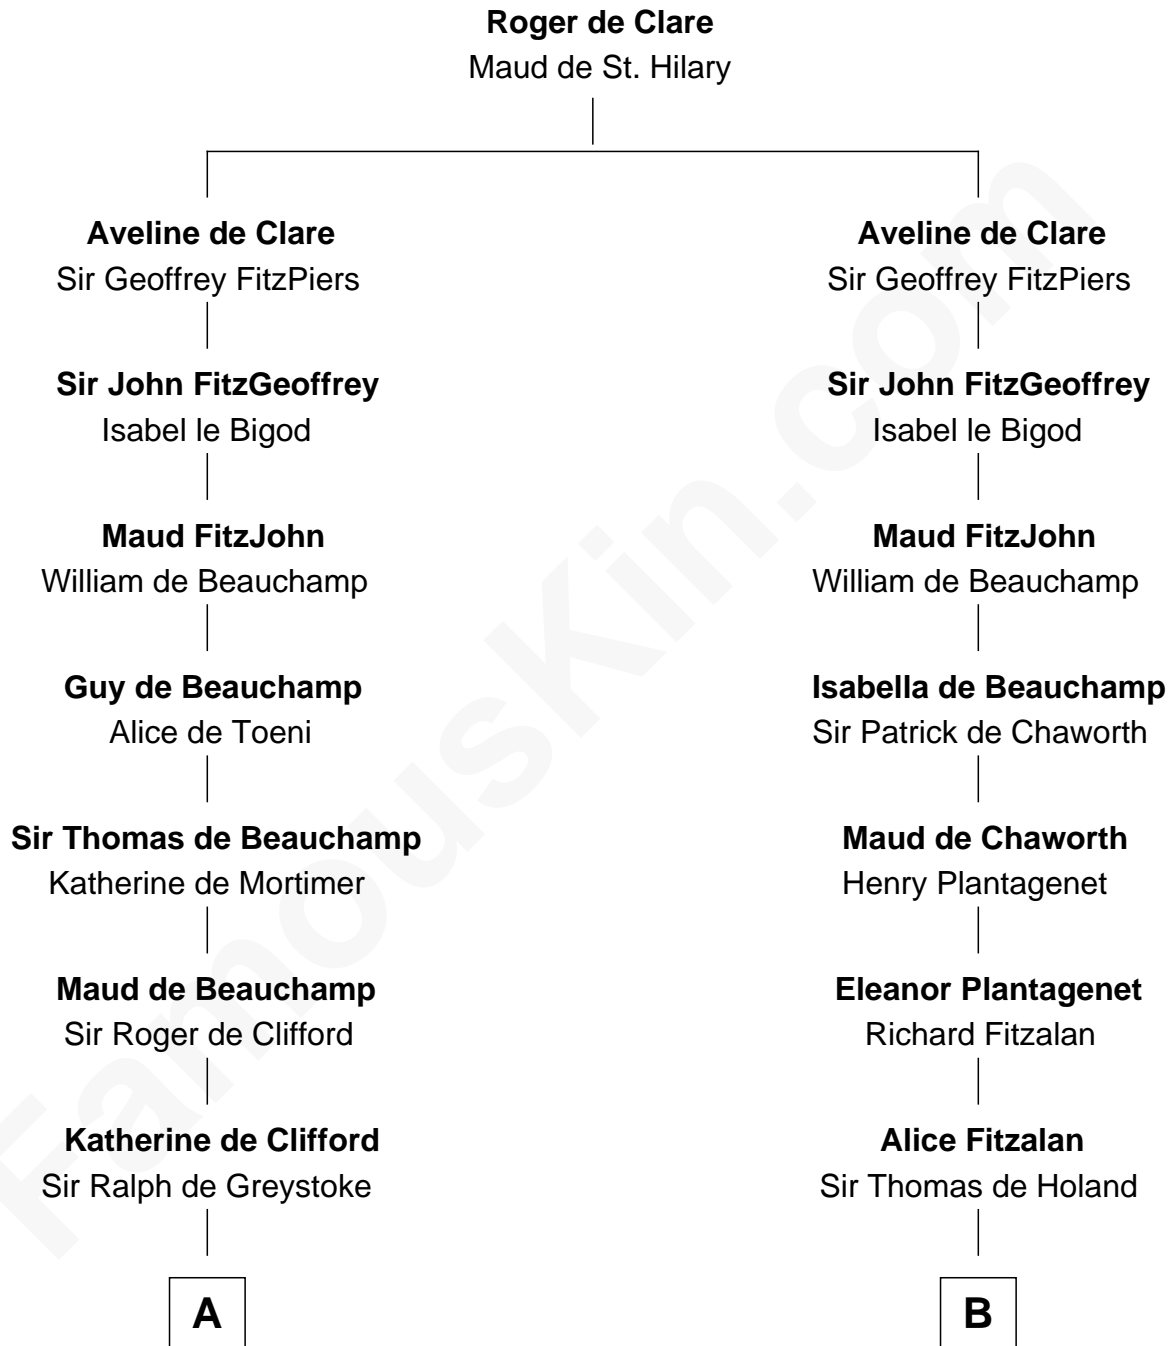

Major John Pitcairn

British Commander at Battle of Lexington