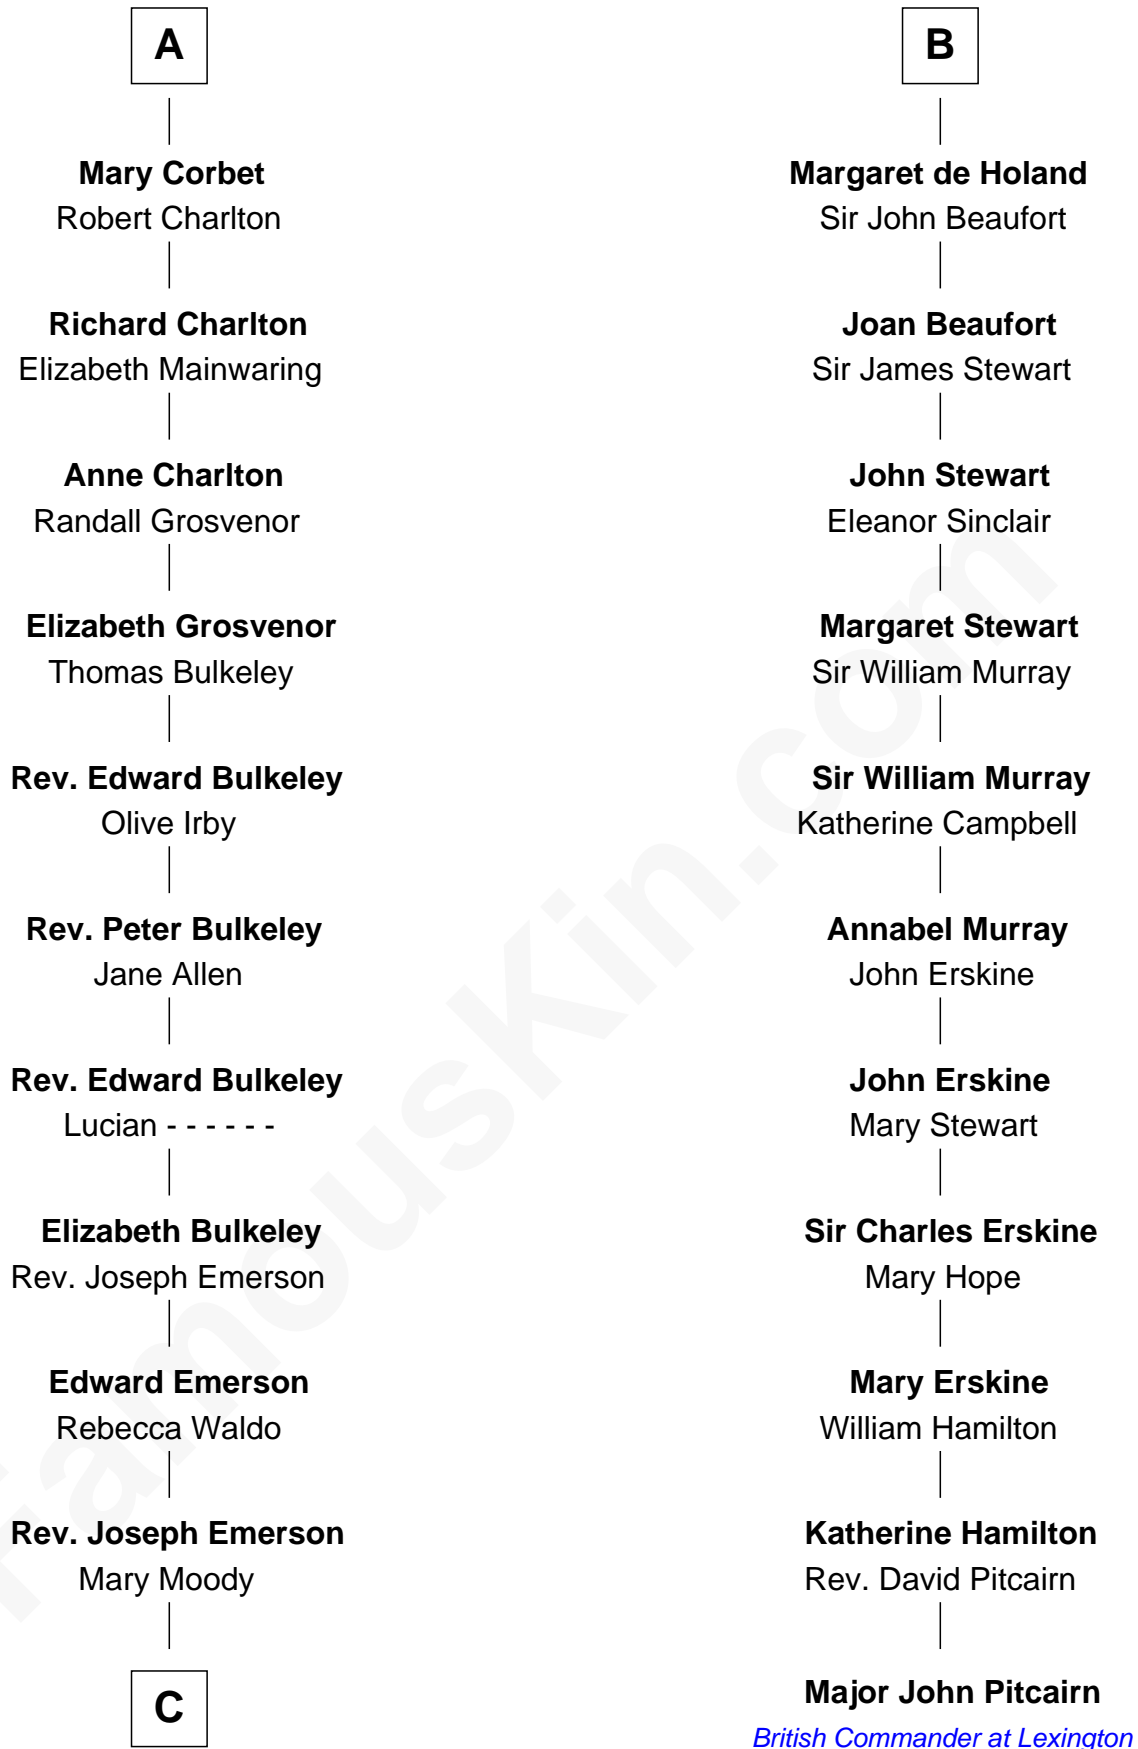

FamousKin.com

Relationship Chart of

Ralph Waldo Emerson

American Poet

17th cousin 2 times removed of

Major John Pitcairn
British Commander at Battle of Lexington

C

Rev. William Emerson