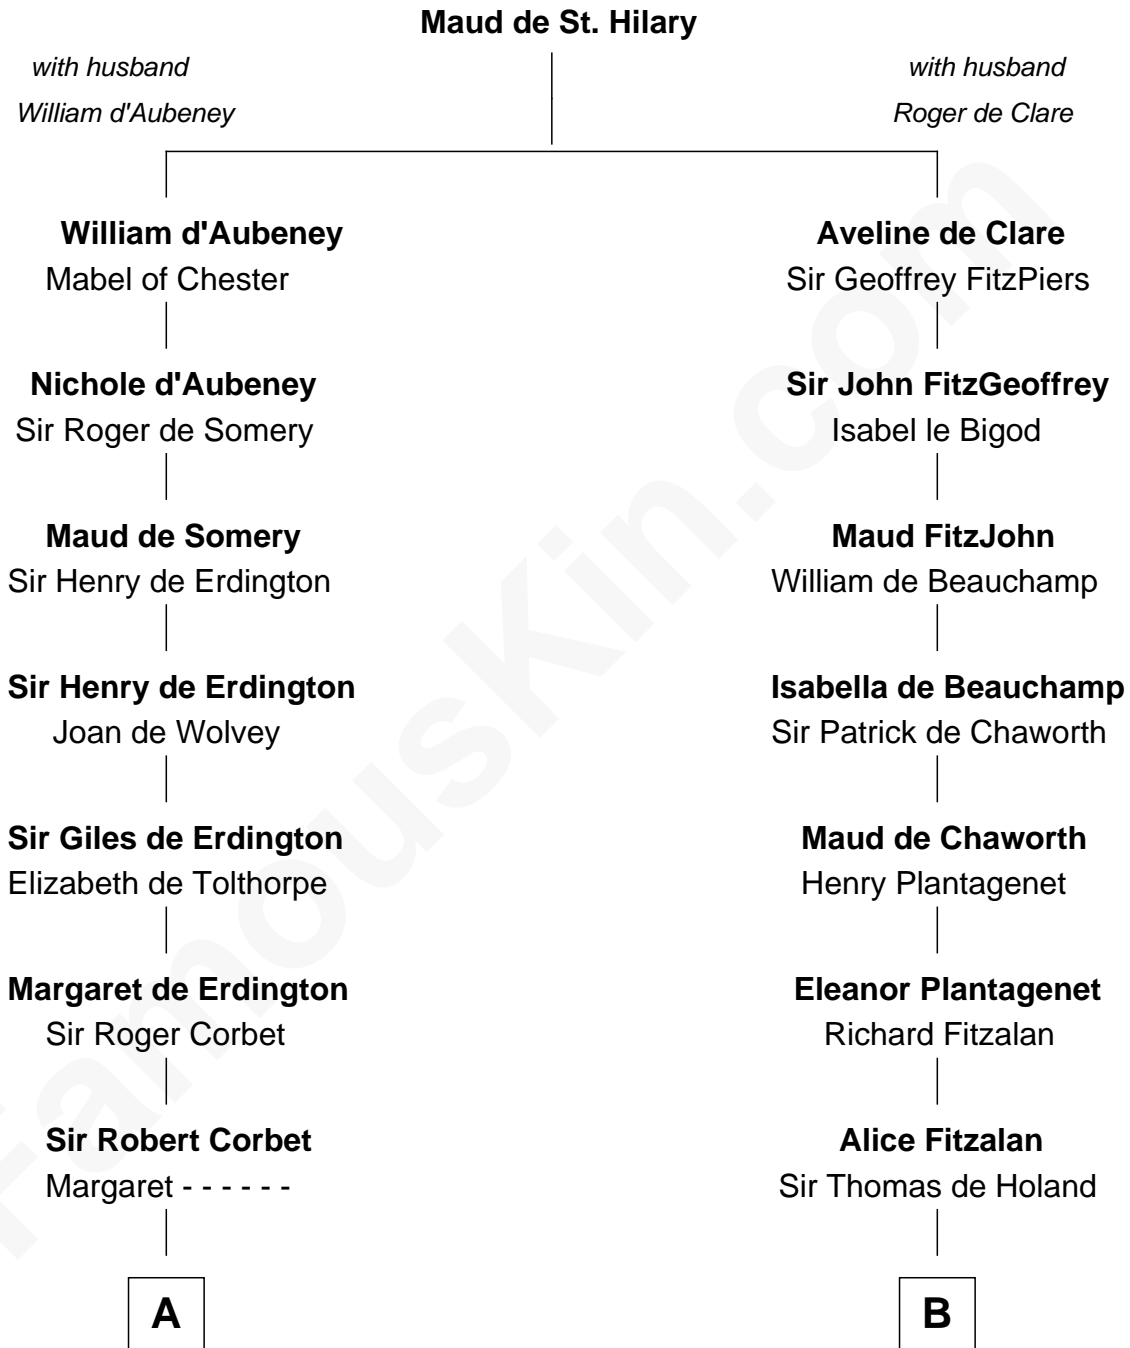

FamousKin.com

Relationship Chart of

Ralph Waldo Emerson

American Poet

17th cousin 2 times removed of

Major John Pitcairn
British Commander at Battle of Lexington

C

Rev. William Emerson