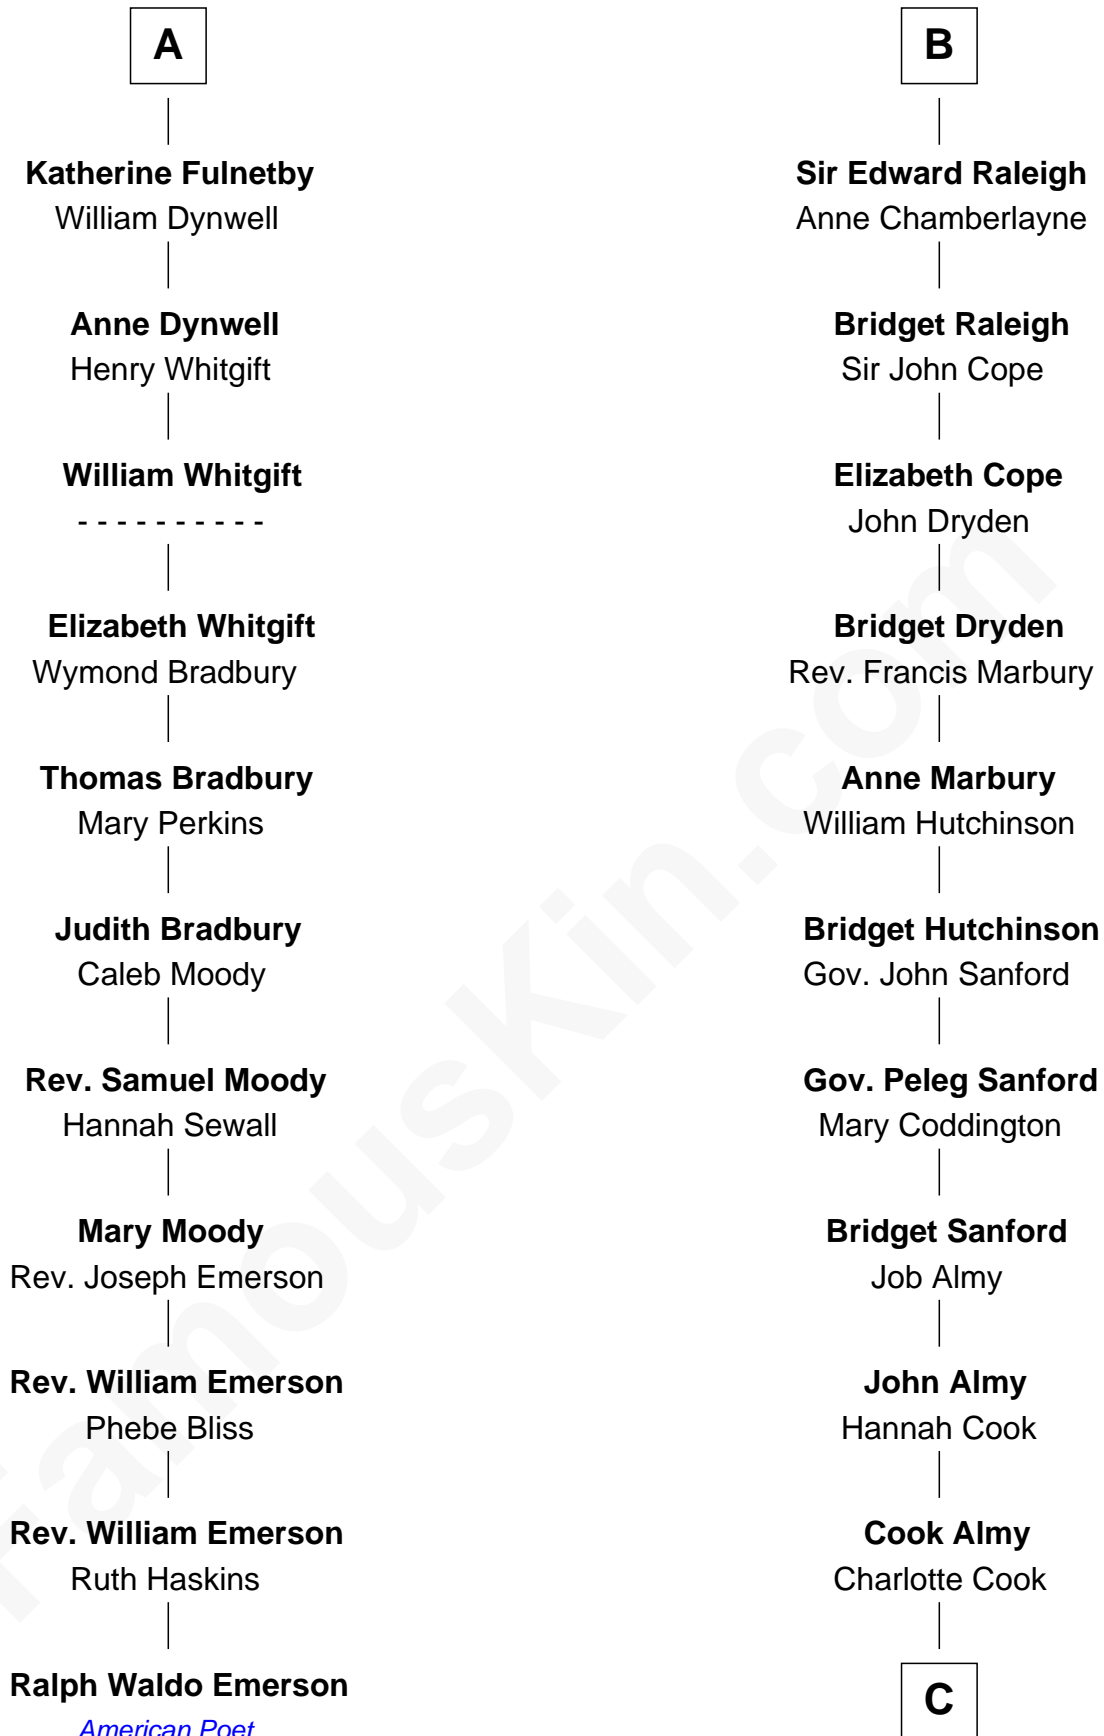

FamousKin.com

Relationship Chart of

Ralph Waldo Emerson

American Poet

17th cousin 4 times removed of

Marilyn Monroe
Actress, Model, and Singer

Sir Hugh I de Audley
Iseult de Mortimer

C

Samuel Elam Almy

Susan Bateman

Susan Bateman Almy

Charles Adams Gifford

Frederick Almy Gifford

Elizabeth Easton Tennant

Charles Stanley Gifford

Gladys Pearl Monroe

Marilyn Monroe

Actress, Model, and Singer

FamousKin.com