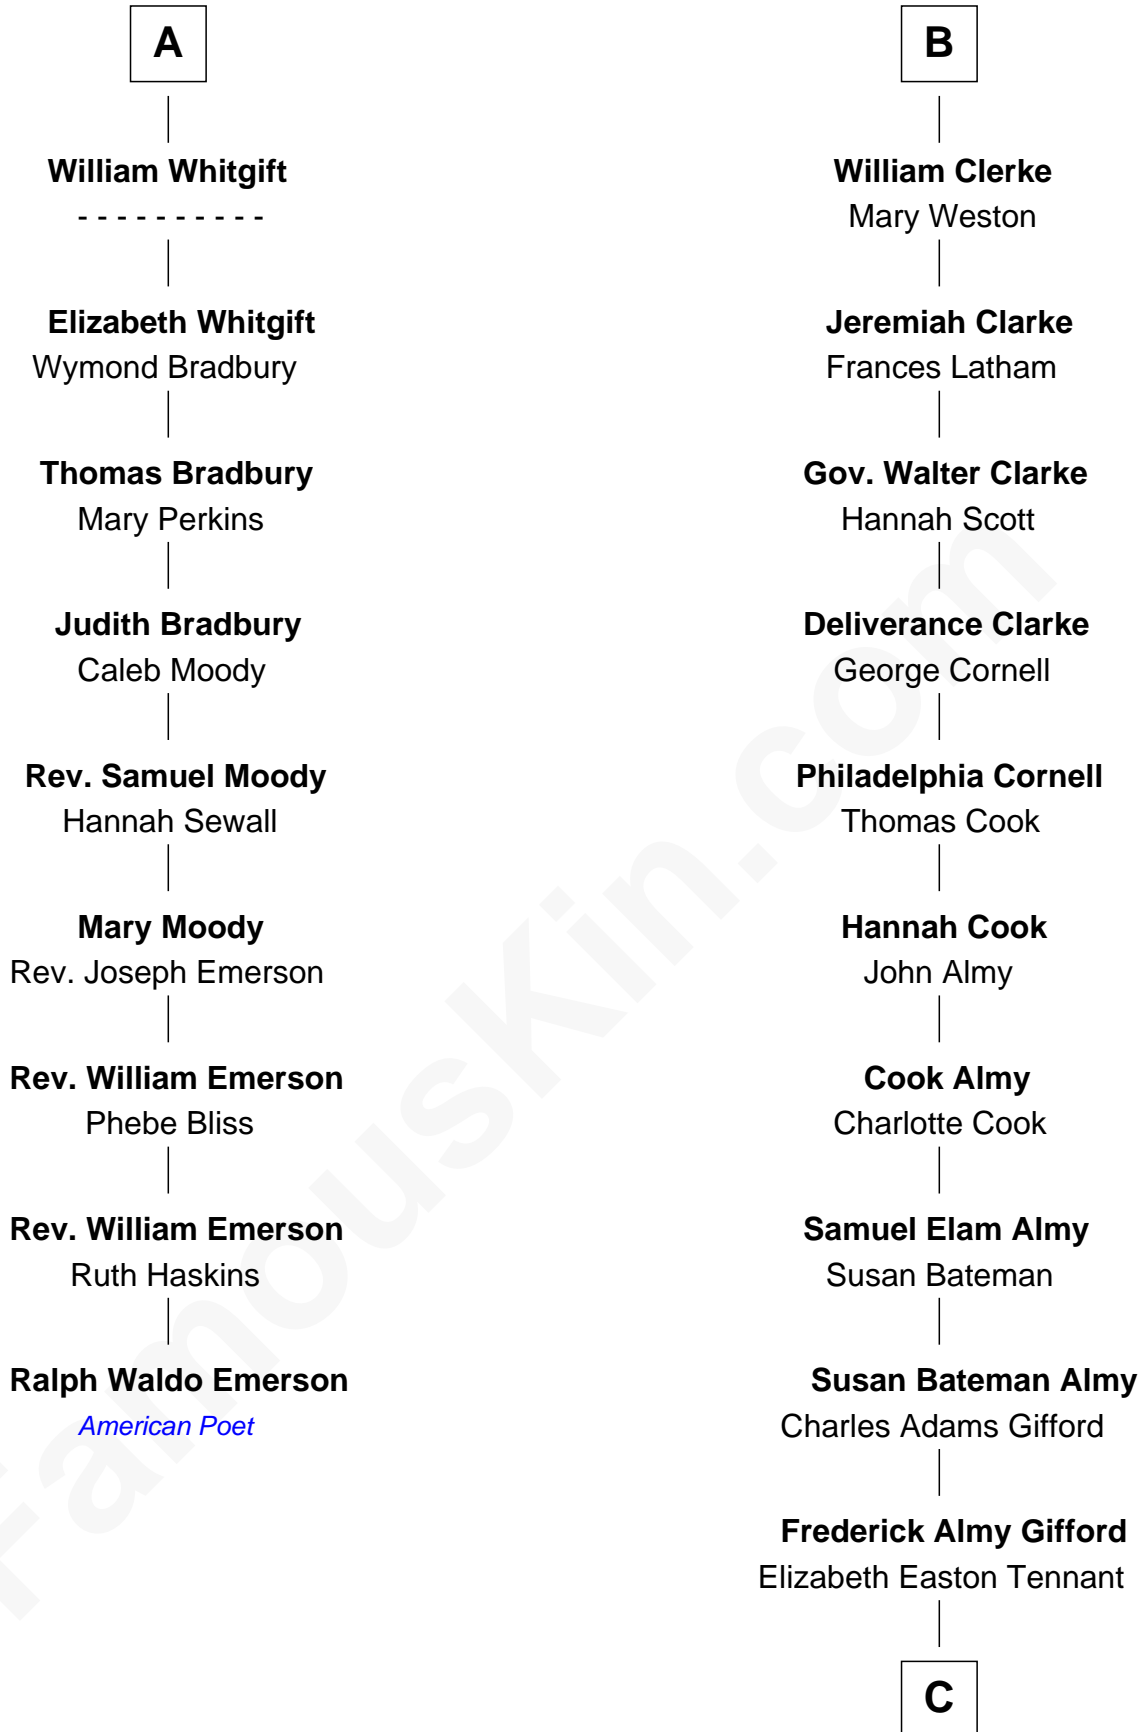

FamousKin.com
Relationship Chart of
Ralph Waldo Emerson
American Poet

15th cousin 3 times removed of

Marilyn Monroe
Actress, Model, and Singer

John de Welles
Maud de Roos

John de Welles
Eleanor de Mowbray

Eudo de Welles
Maud de Greystoke

Sir Lionel de Welles
Joan de Waterton

Margaret de Welles
Sir Thomas Dymoke

Jane Dymoke
John Fulnetby

Katherine Fulnetby
William Dynwell

Anne Dynwell
Henry Whitgift

A

Margery de Welles
Stephen le Scrope

Maude le Scrope
Sir Baldwin Freville

Elizabeth Freville
Sir Thomas Ferrers

Sir Henry Ferrers
Margaret Heckstall

Elizabeth Ferrers
James Clerke

George Clerke
Elizabeth Wilsford

James Clerke
Mary Saxby

B

C

Charles Stanley Gifford

Gladys Pearl Monroe

Marilyn Monroe

Actress, Model, and Singer

FamousKin.com