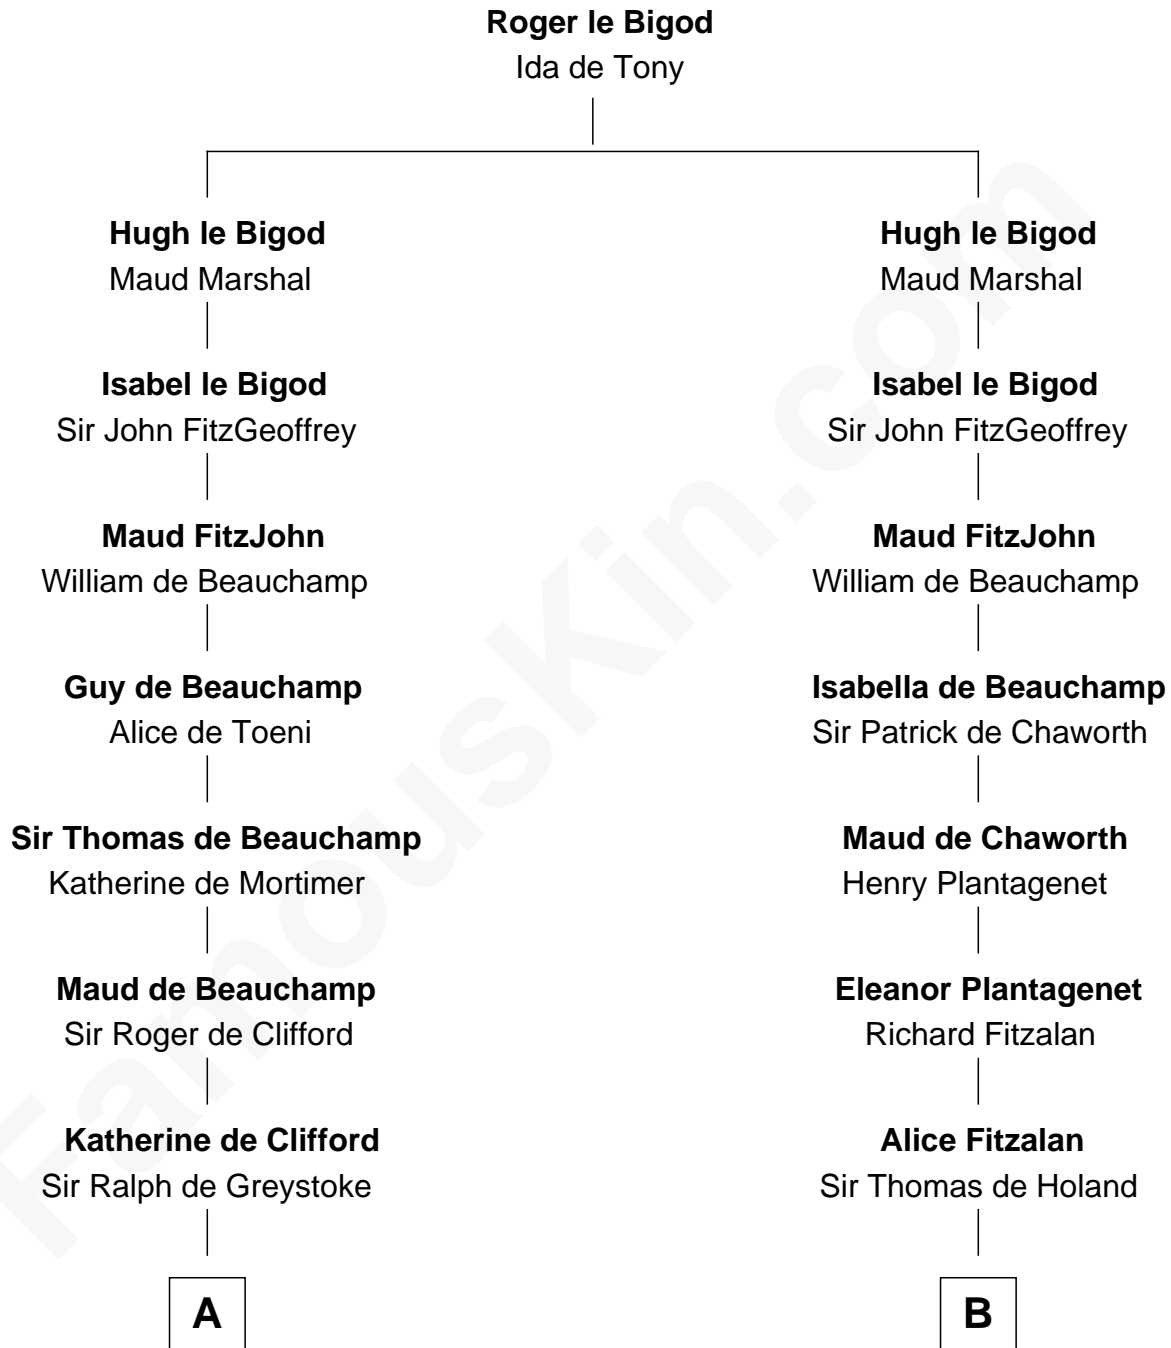

FamousKin.com

Relationship Chart of

Ralph Waldo Emerson

American Poet

21st cousin of

Noel Coward

Playwright, Actor, and Songwriter

C

Rev. Samuel Moody

Hannah Sewall

Mary Moody

Rev. Joseph Emerson

Rev. William Emerson

Phebe Bliss

Rev. William Emerson

Ruth Haskins