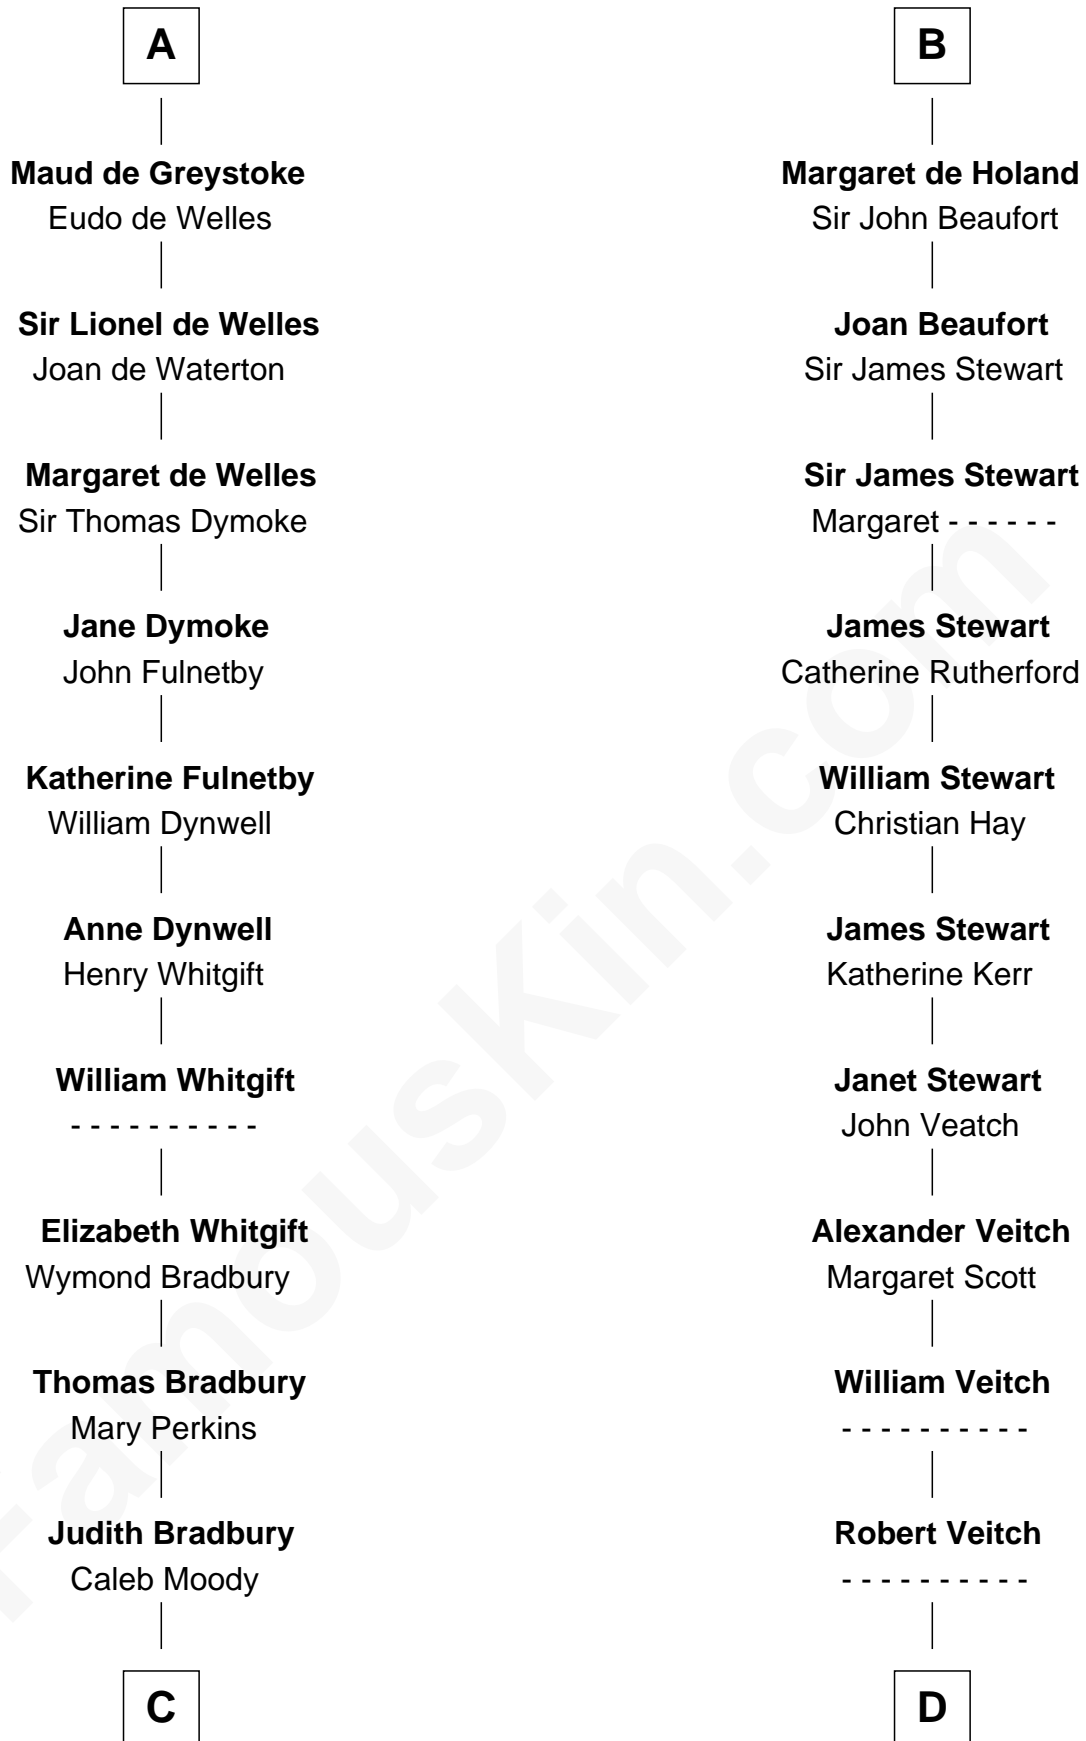

FamousKin.com

Relationship Chart of Ralph Waldo Emerson

American Poet

21st cousin of

Noel Coward

Playwright, Actor, and Songwriter

C

Rev. Samuel Moody

Hannah Sewall

Mary Moody

Rev. Joseph Emerson

Rev. William Emerson

Phebe Bliss

Rev. William Emerson

Ruth Haskins

Ralph Waldo Emerson

American Poet

D

John Veitch

Barbara Ainslie

Henry Veitch

Margaret Harrison

Henry Gordon Veitch

Mary Kathleen Synch

Violet Agnes Veitch

Arthur Sabin Coward

Noel Coward

Playwright, Actor, and Songwriter