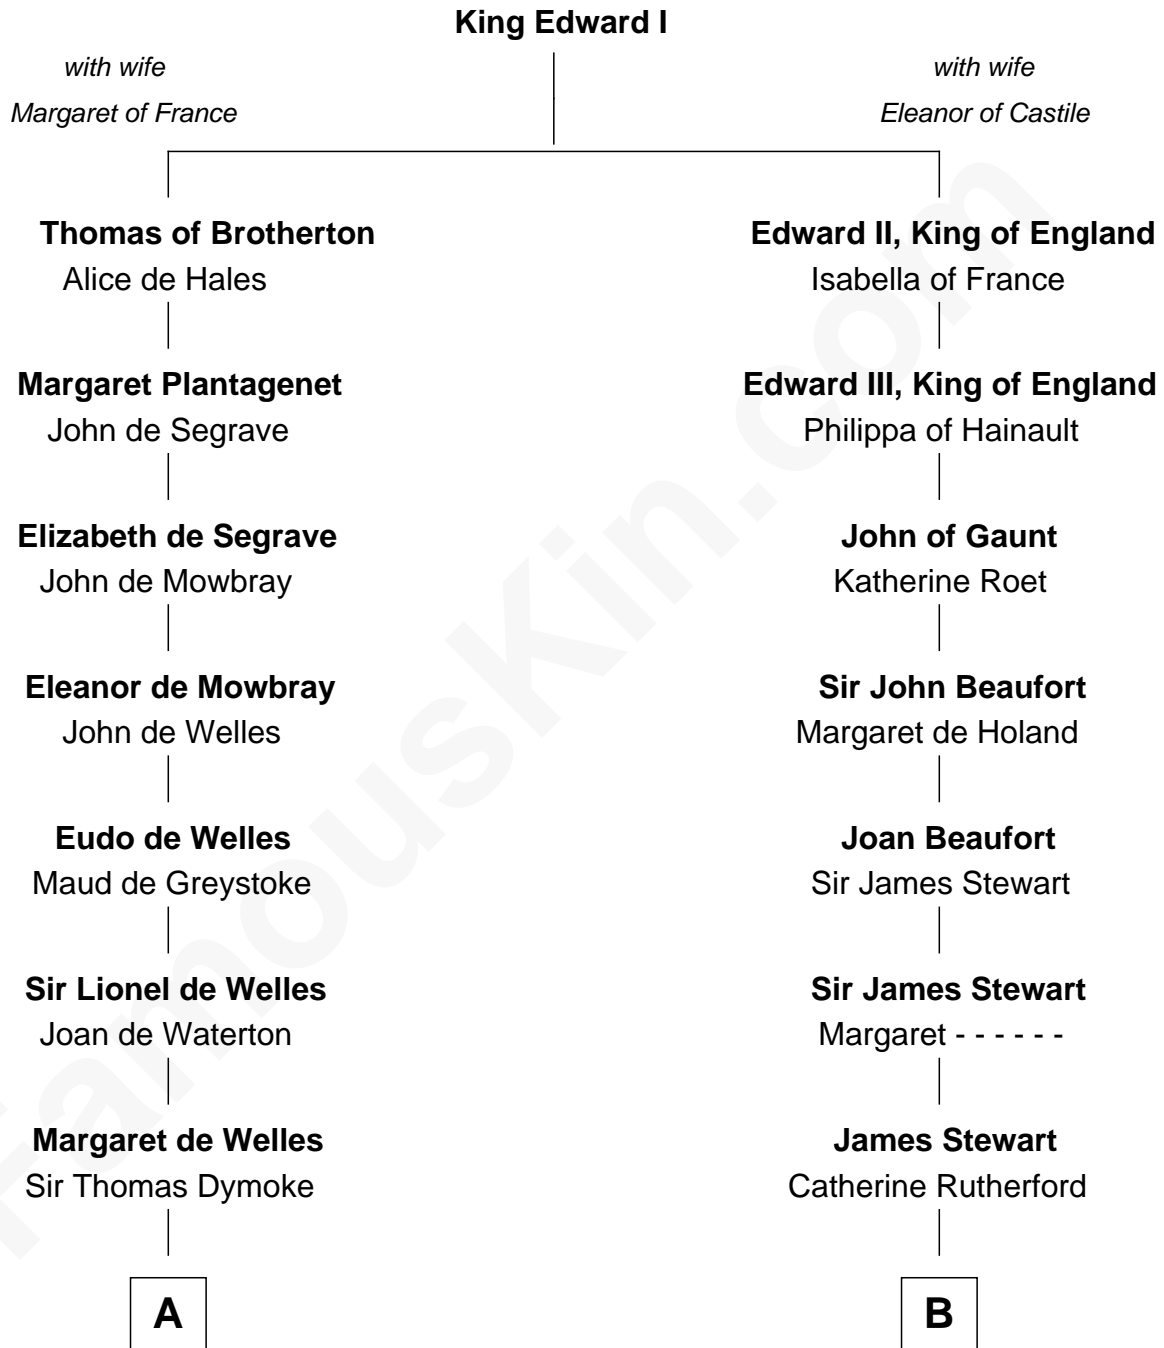

**FamousKin.com**  
**Relationship Chart of**  
**Ralph Waldo Emerson**  
*American Poet*

17th cousin 1 time removed of  
**Noel Coward**  
*Playwright, Actor, and Songwriter*

**C**

Rev. William Emerson

Ruth Haskins

Ralph Waldo Emerson

*American Poet*

FamousKin.com