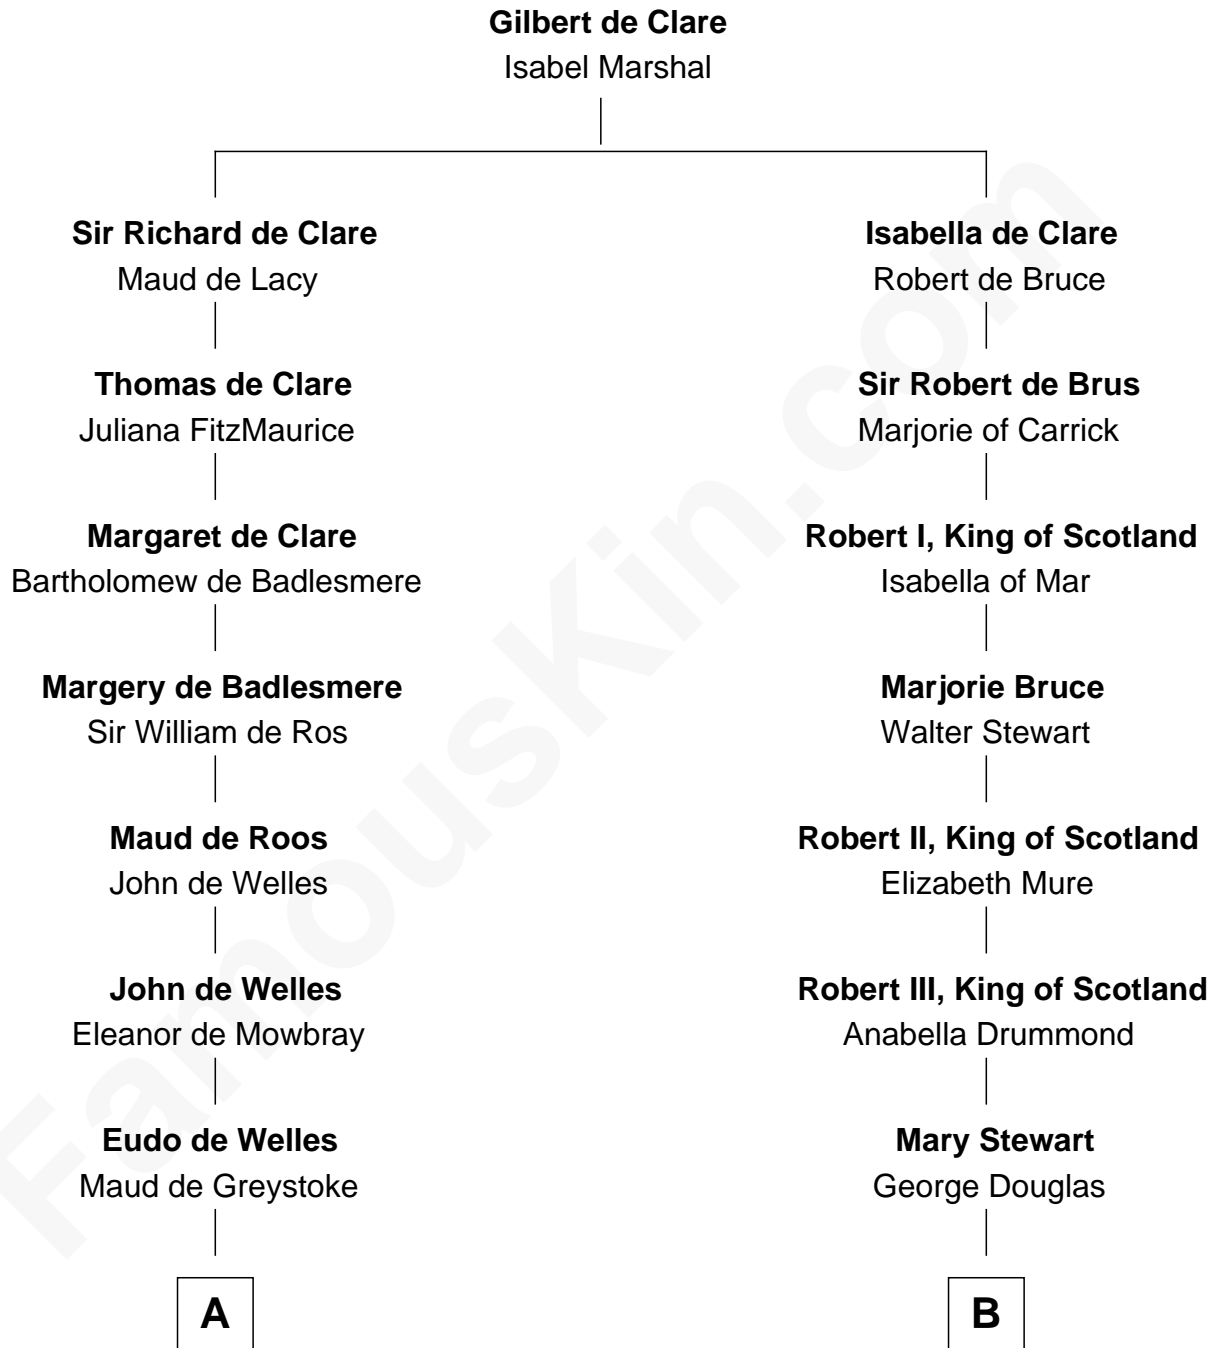

FamousKin.com

Relationship Chart of

Ralph Waldo Emerson

American Poet

20th cousin of

Noel Coward

Playwright, Actor, and Songwriter

C

Mary Moody
Rev. Joseph Emerson
|
Rev. William Emerson
Phebe Bliss
|
Rev. William Emerson
Ruth Haskins
|
Ralph Waldo Emerson
American Poet

D

Henry Veitch
Margaret Harrison
|
Henry Gordon Veitch
Mary Kathleen Synch
|
Violet Agnes Veitch
Arthur Sabin Coward
|
Noel Coward
Playwright, Actor, and Songwriter