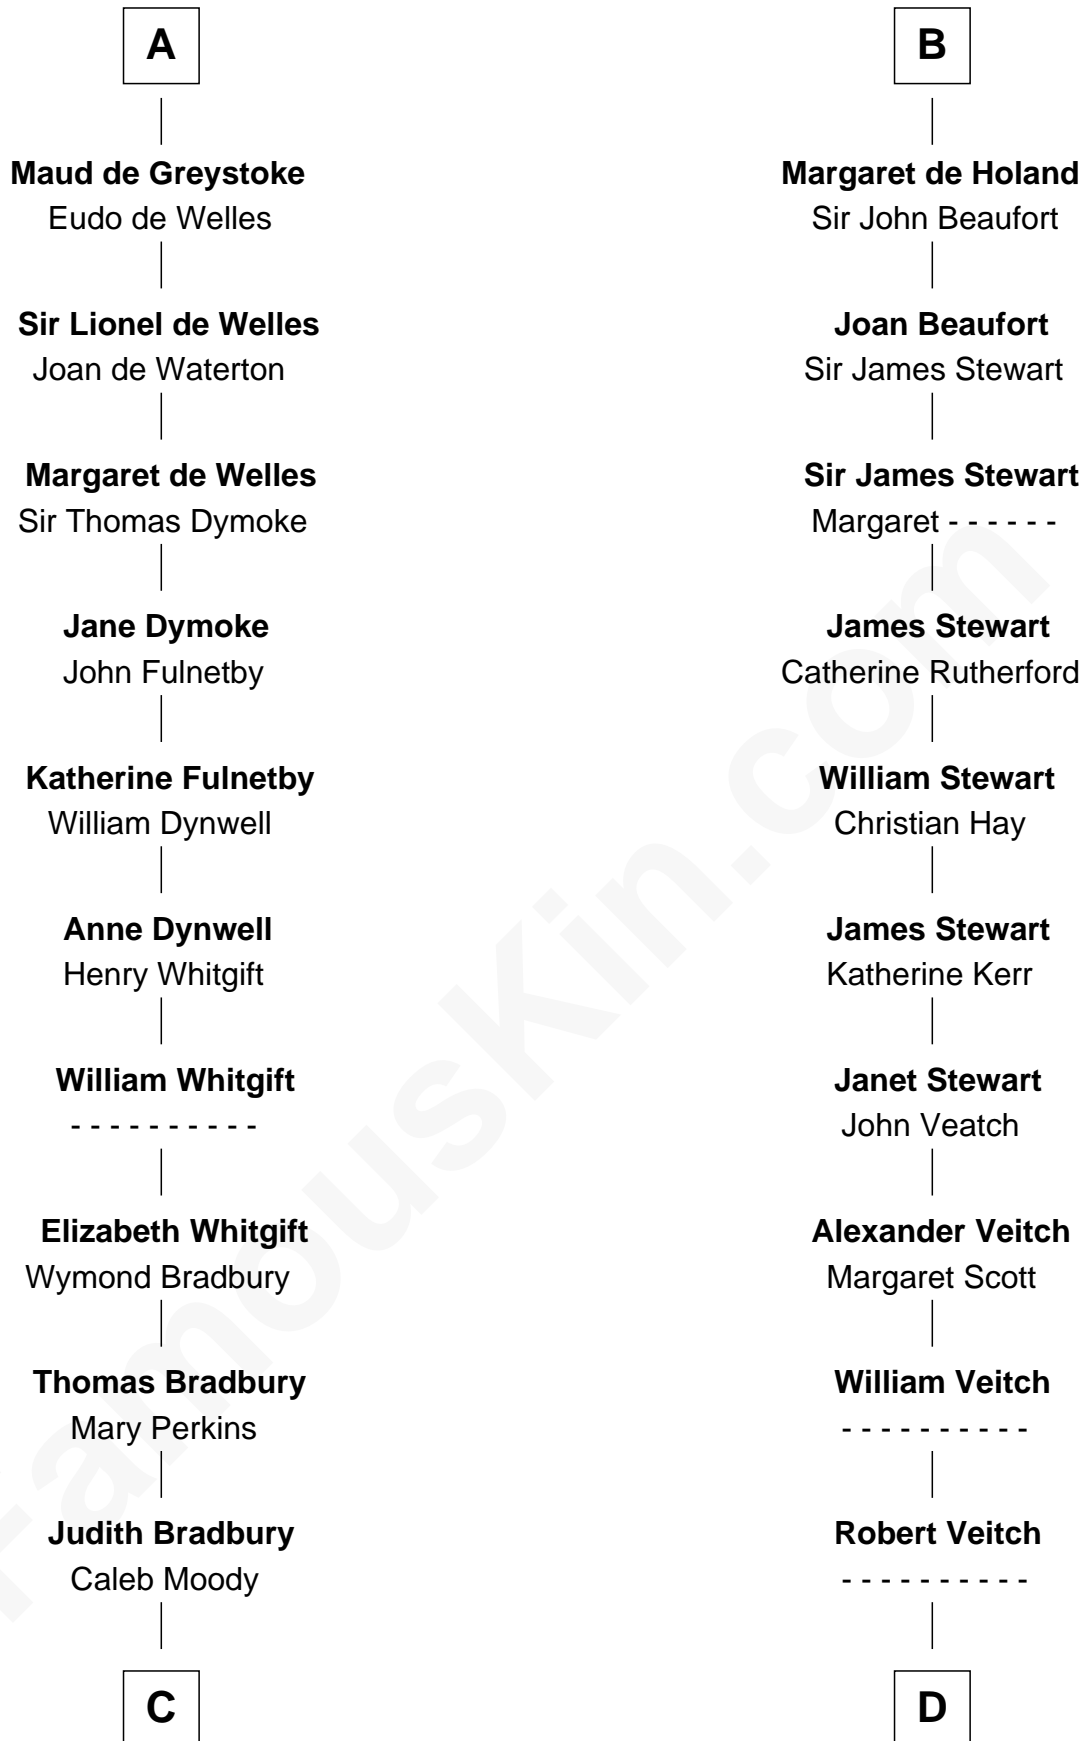

FamousKin.com

Relationship Chart of

Ralph Waldo Emerson

American Poet

21st cousin of

Noel Coward

Playwright, Actor, and Songwriter

C

Rev. Samuel Moody

Hannah Sewall

Mary Moody

Rev. Joseph Emerson

Rev. William Emerson

Phebe Bliss

Rev. William Emerson

Ruth Haskins

Mary Kathleen Synch

Violet Agnes Veitch

Arthur Sabin Coward

Noel Coward

Playwright, Actor, and Songwriter