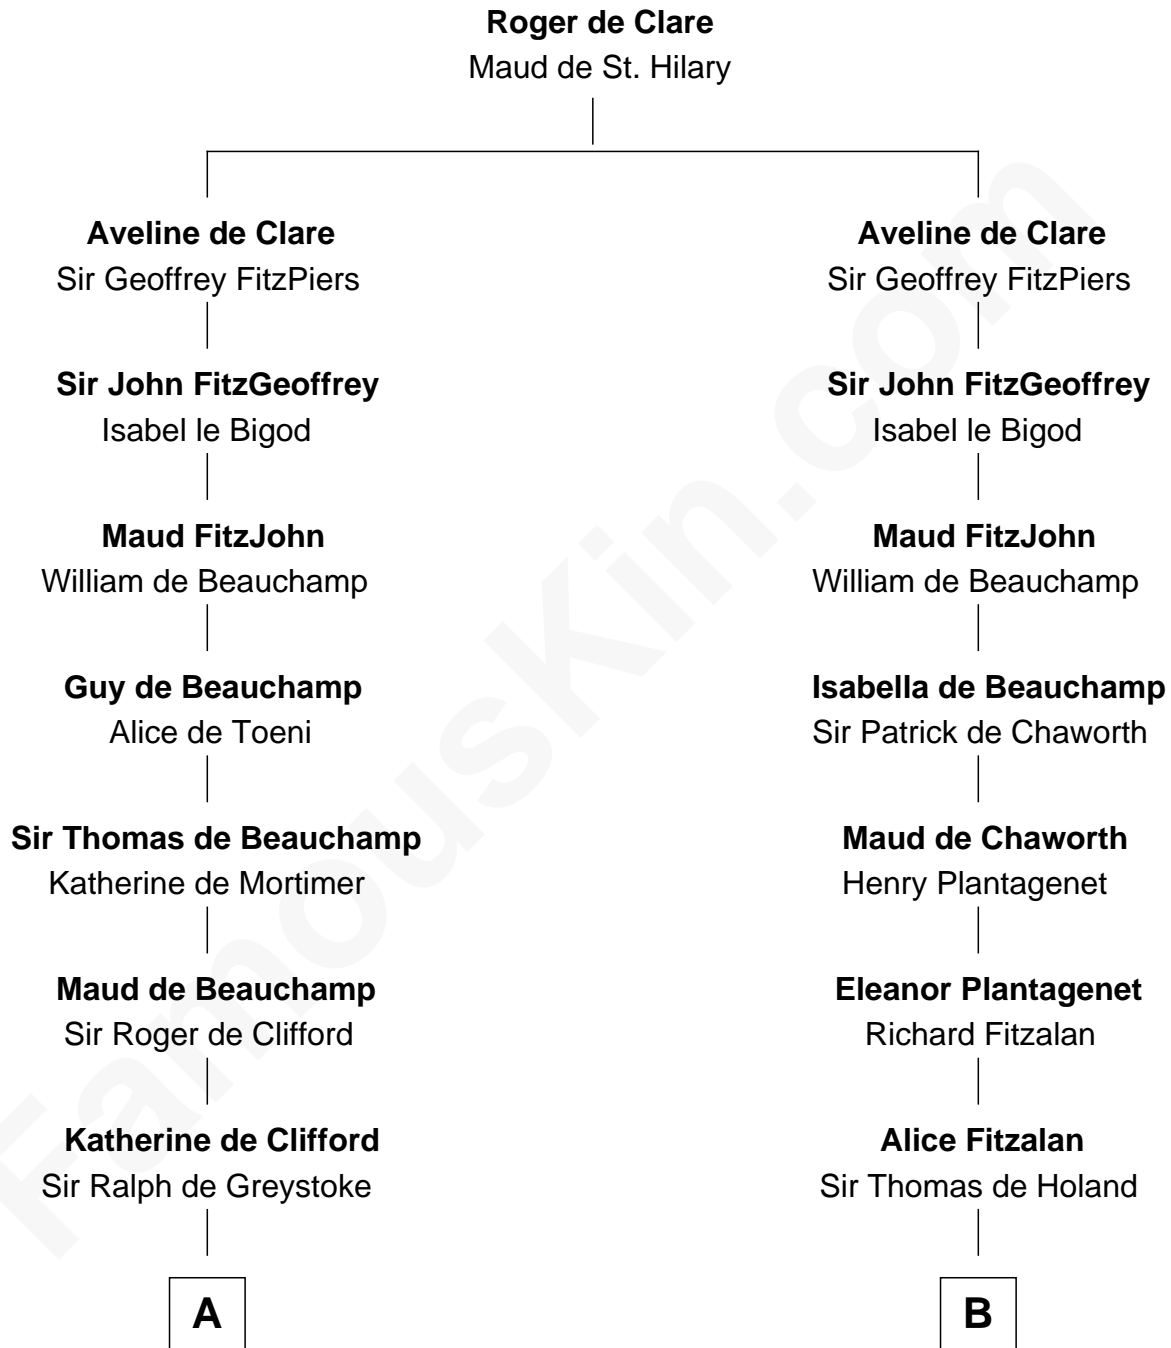

FamousKin.com

Relationship Chart of

Ralph Waldo Emerson

American Poet

21st cousin of

Noel Coward

Playwright, Actor, and Songwriter

C