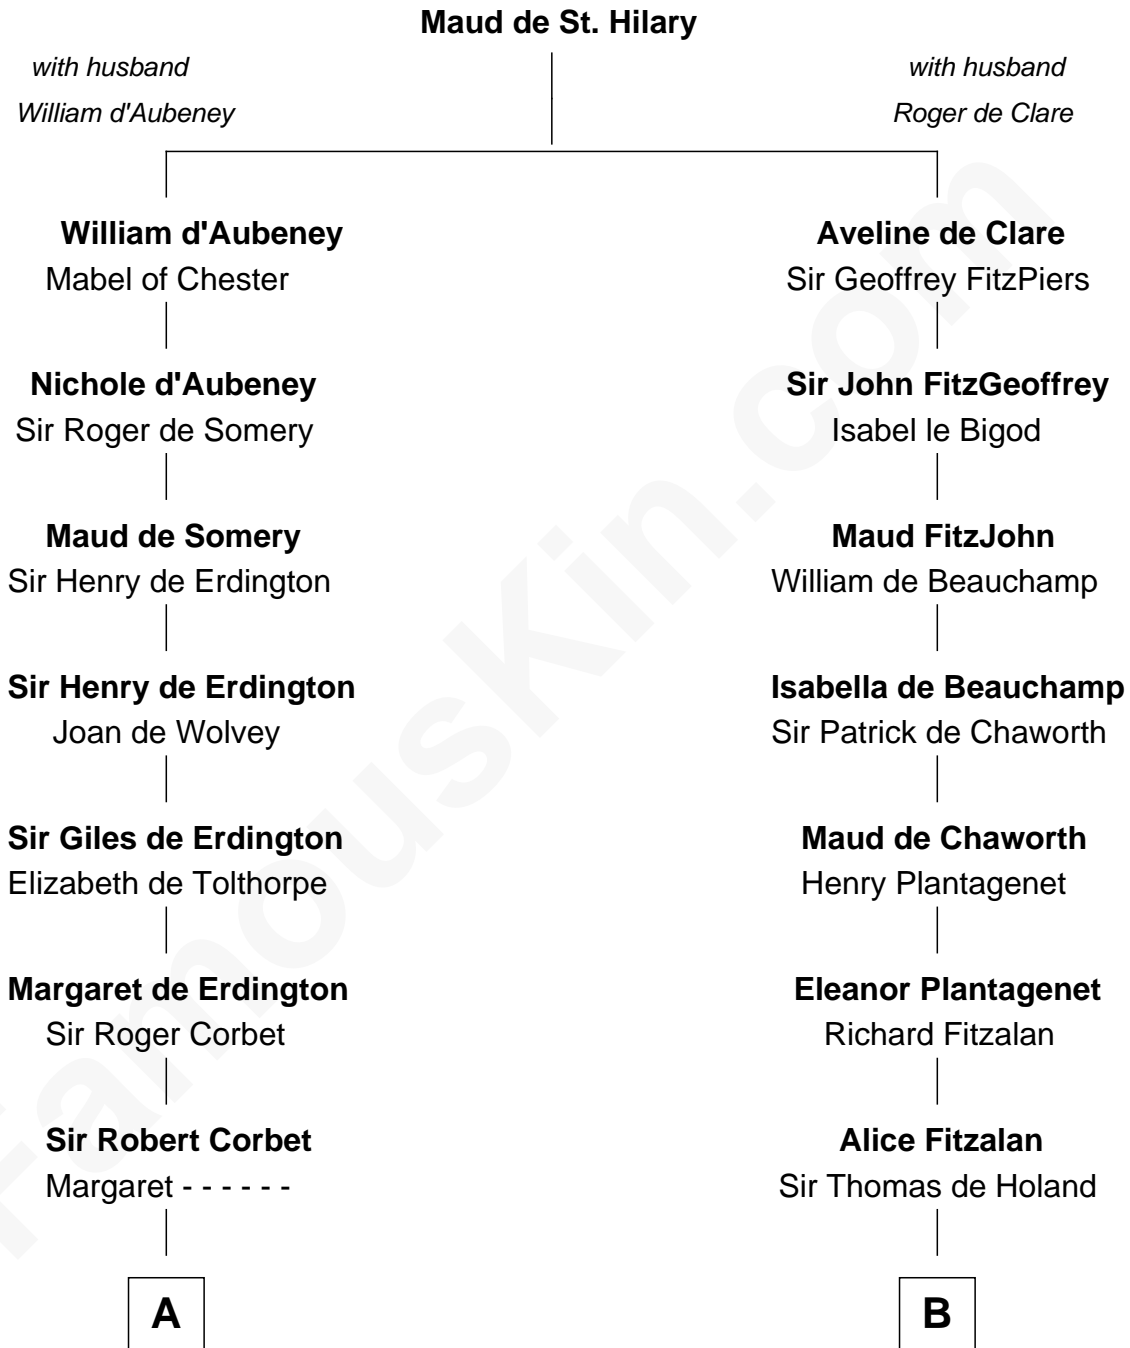

**FamousKin.com**  
**Relationship Chart of**  
**Ralph Waldo Emerson**  
*American Poet*

**19th cousin 2 times removed of**  
**Noel Coward**  
*Playwright, Actor, and Songwriter*

**C**

**Rev. William Emerson**

**Henry Veitch**

Margaret Harrison

**Henry Gordon Veitch**

Mary Kathleen Synch

**Violet Agnes Veitch**

Arthur Sabin Coward

**Noel Coward**

*Playwright, Actor, and Songwriter*