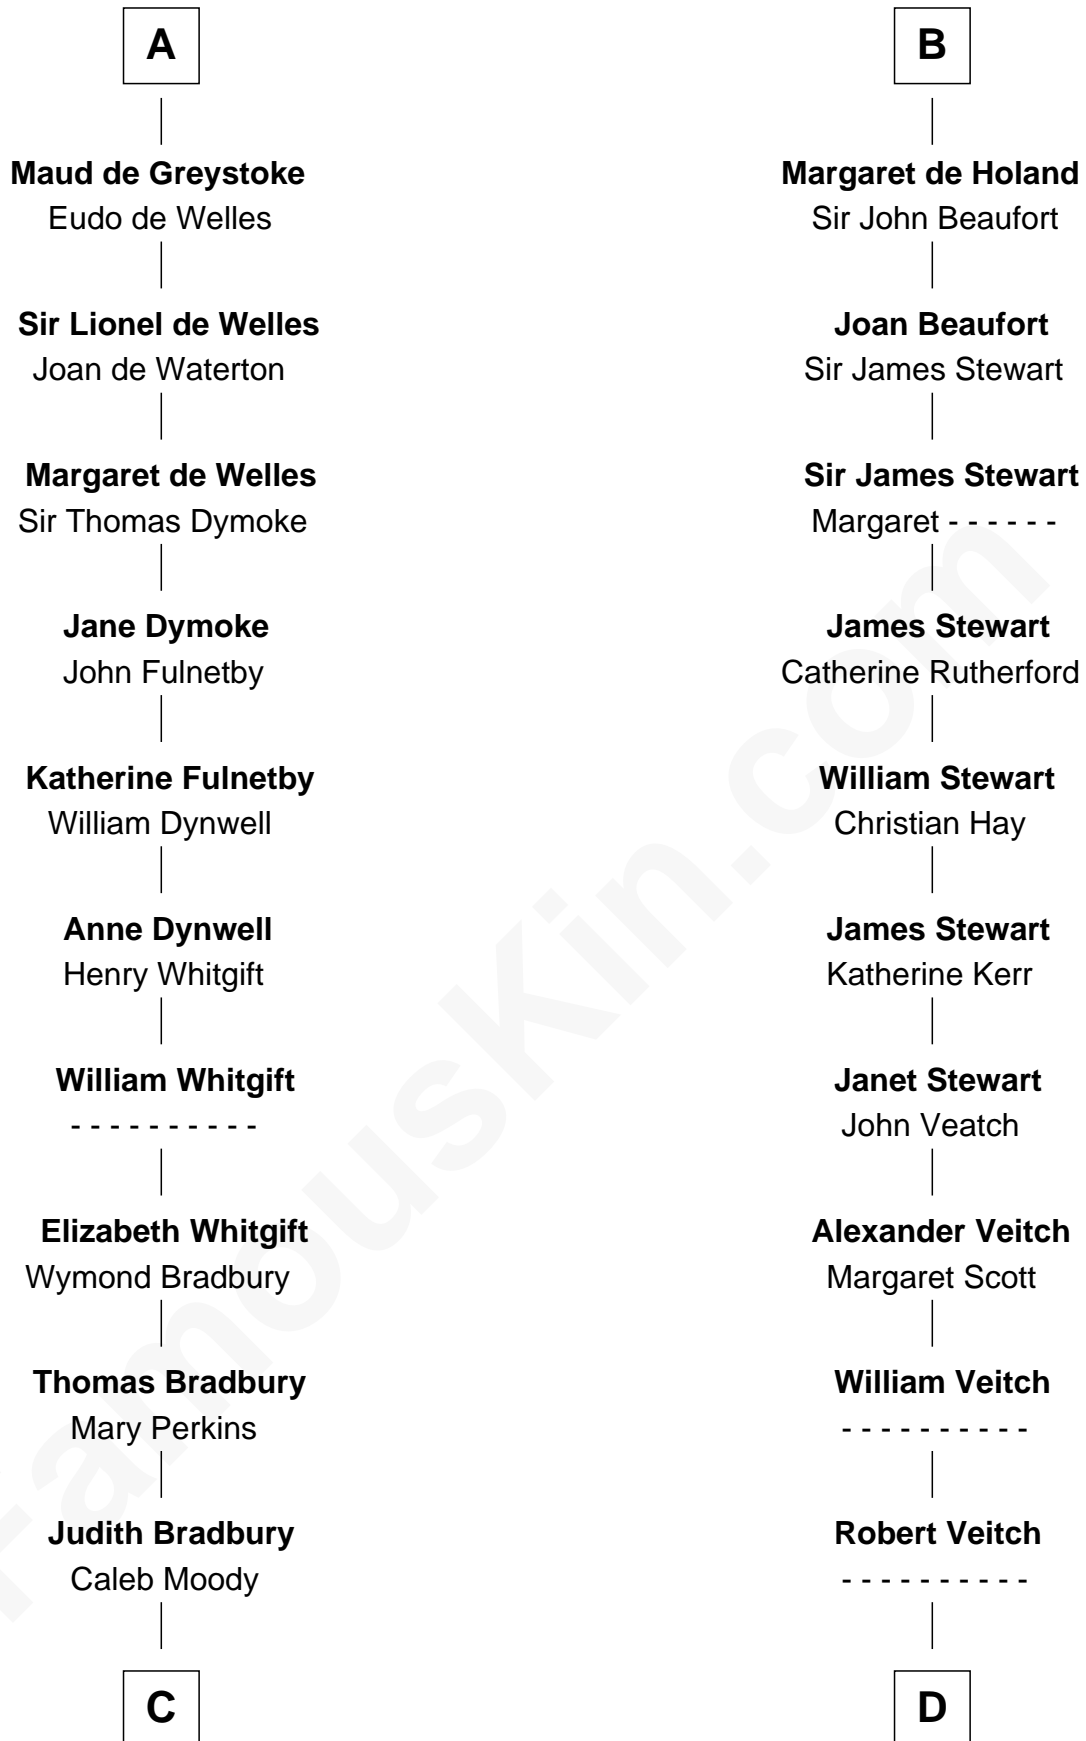

FamousKin.com

Relationship Chart of

Ralph Waldo Emerson

American Poet

21st cousin of

Noel Coward

Playwright, Actor, and Songwriter

Piers de Lutegareshale

Maud de Mandeville

C

Rev. Samuel Moody

Hannah Sewall

Mary Moody

Rev. Joseph Emerson

Rev. William Emerson

Phebe Bliss

Margaret Harrison

Henry Gordon Veitch

Mary Kathleen Synch

Violet Agnes Veitch

Arthur Sabin Coward

Noel Coward

Playwright, Actor, and Songwriter