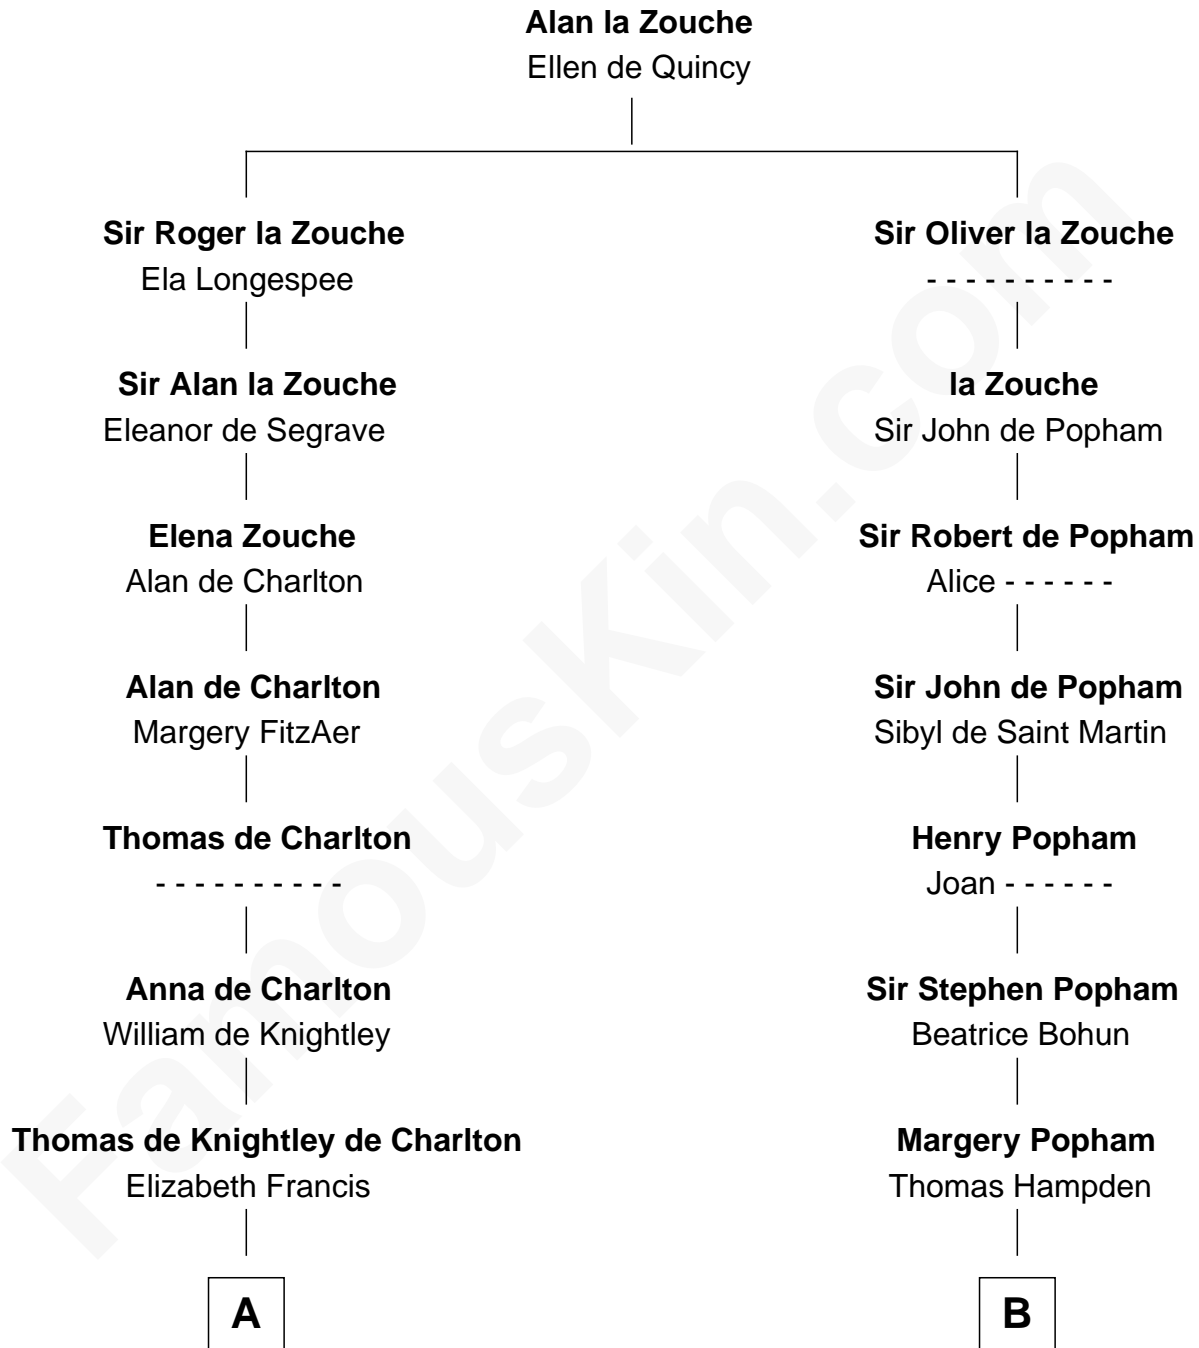

FamousKin.com
Relationship Chart of
Ralph Waldo Emerson
American Poet

12th cousin 7 times removed of
Edmund Waller
English Poet and Politician

C

Rev. William Emerson

Phebe Bliss

Rev. William Emerson

Ruth Haskins