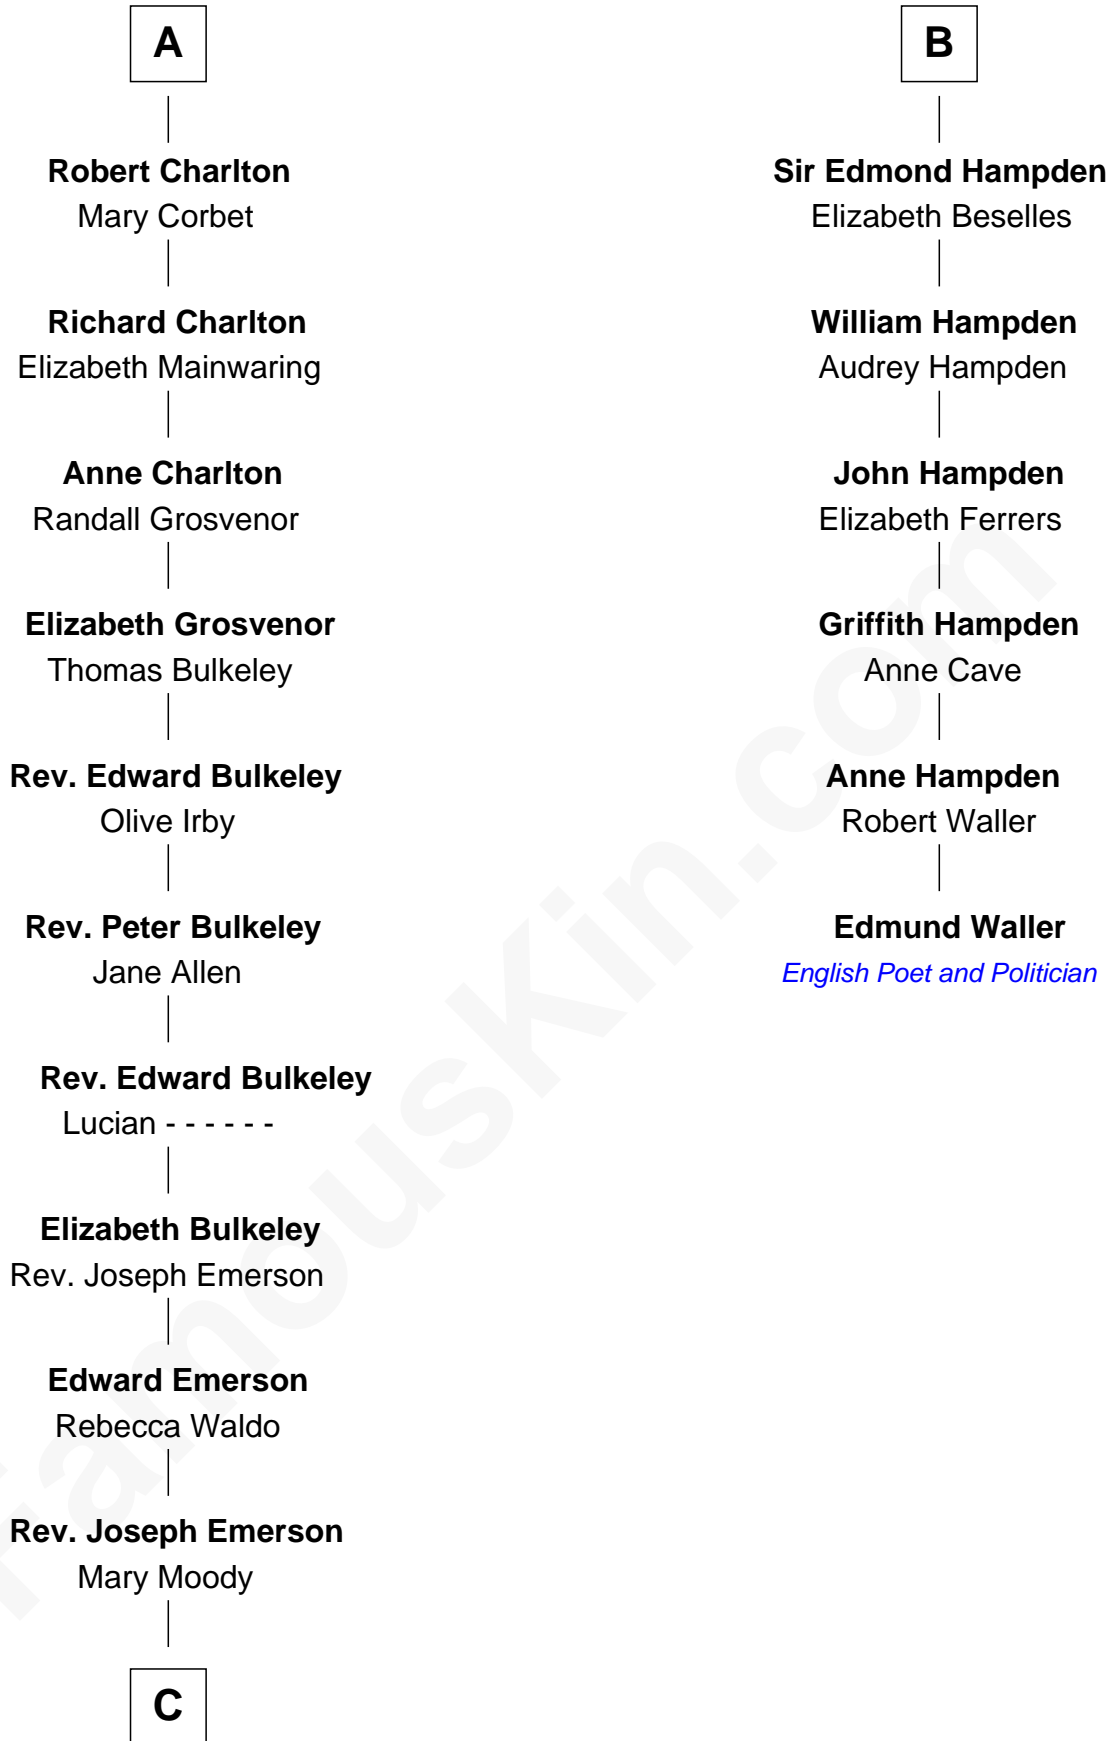

FamousKin.com
Relationship Chart of
Ralph Waldo Emerson
American Poet

12th cousin 7 times removed of
Edmund Waller
English Poet and Politician

C

Rev. William Emerson

Phebe Bliss

Rev. William Emerson

Ruth Haskins