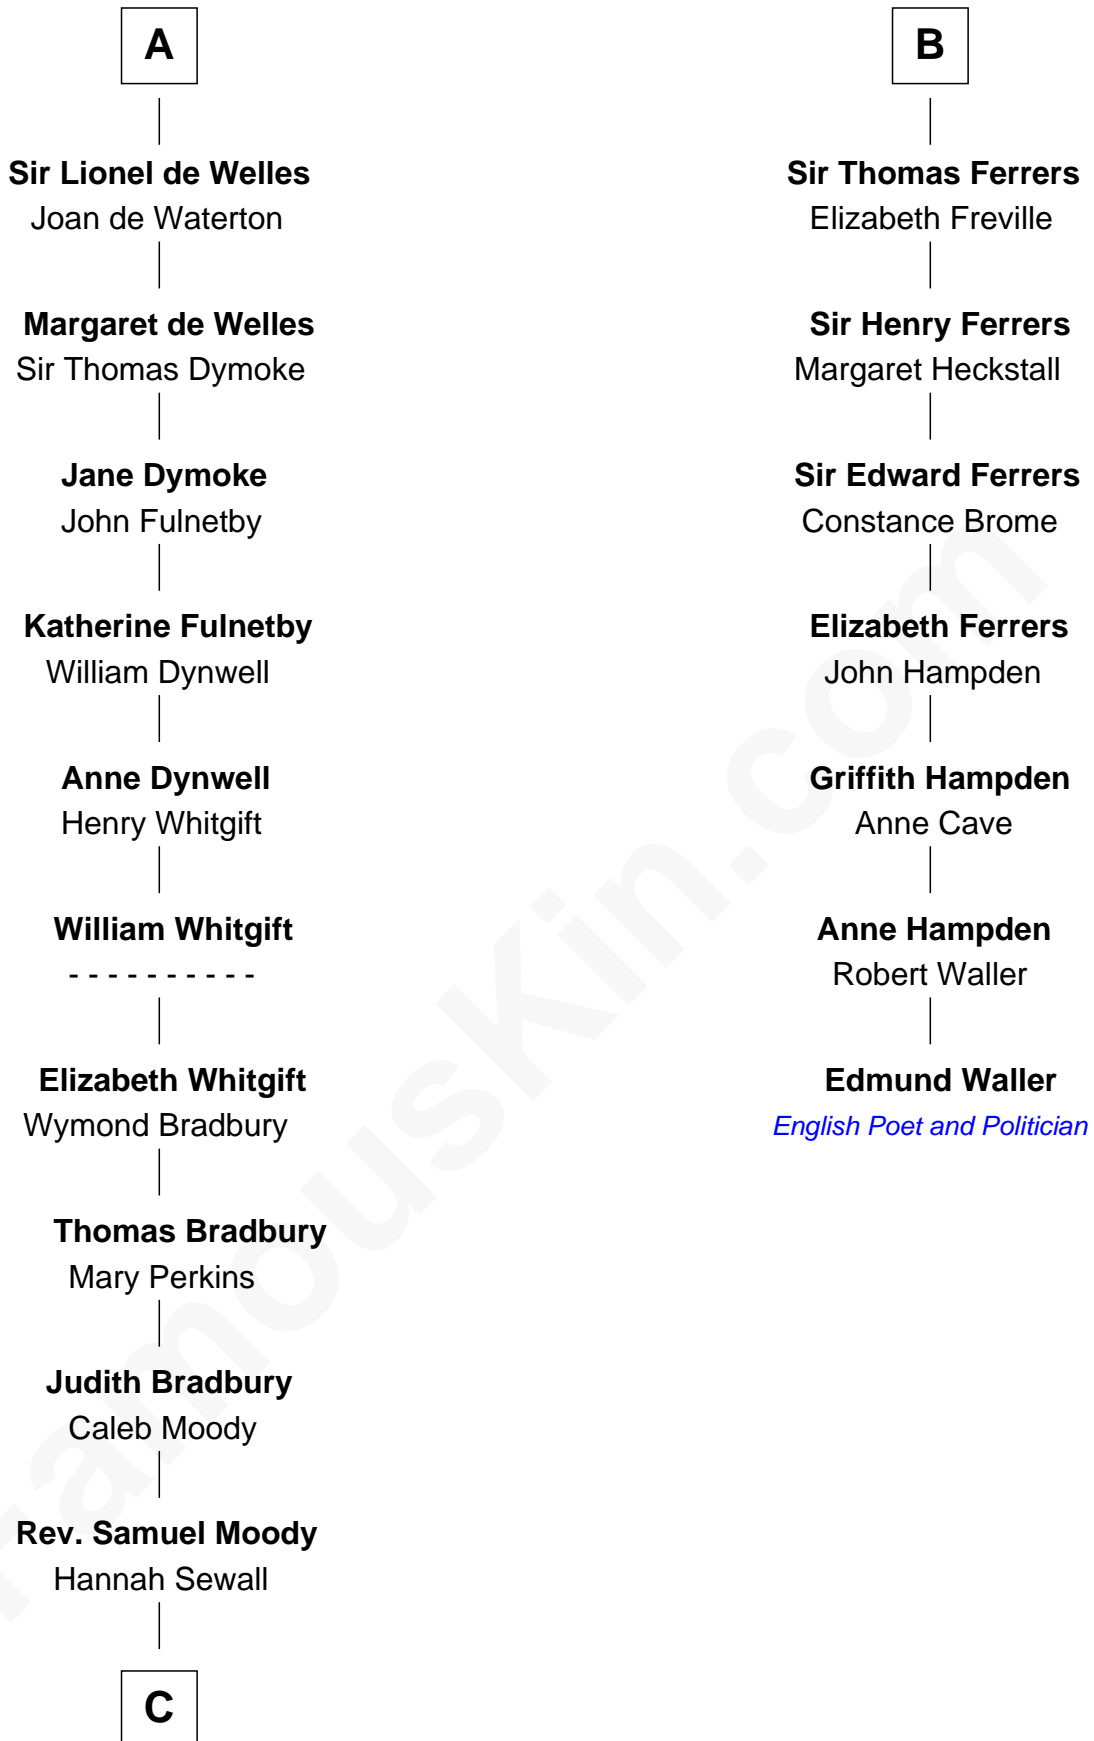

FamousKin.com
Relationship Chart of
Ralph Waldo Emerson
American Poet

13th cousin 7 times removed of
Edmund Waller
English Poet and Politician

C

FamousKin.com