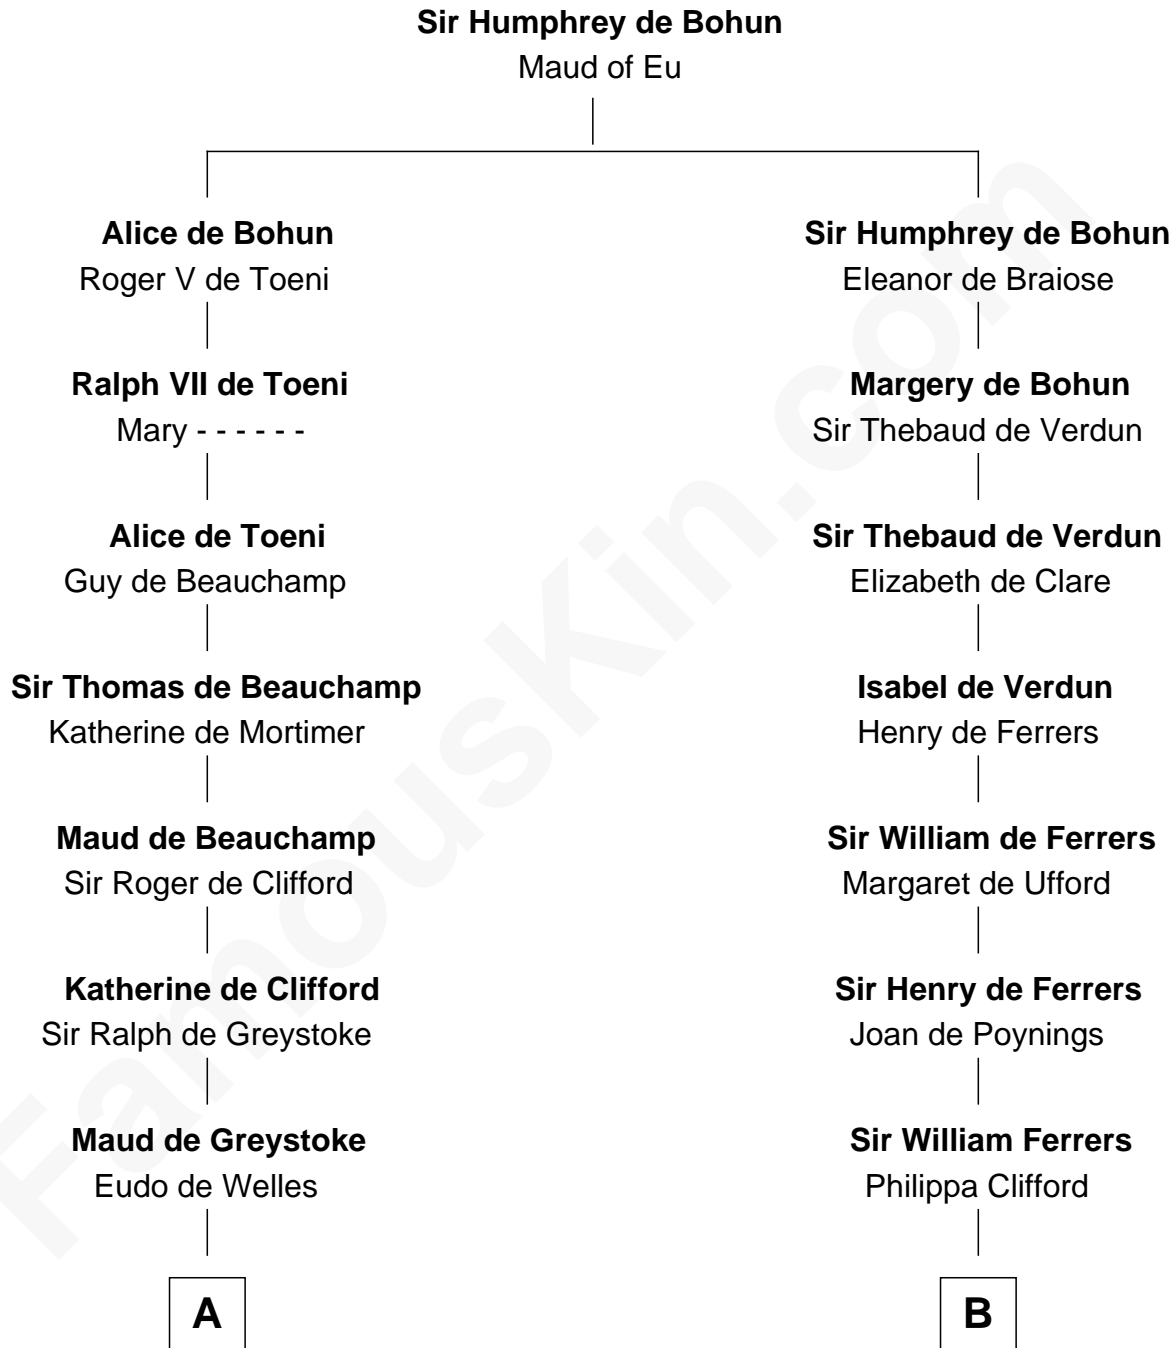

FamousKin.com
Relationship Chart of
Ralph Waldo Emerson
American Poet

13th cousin 7 times removed of
Edmund Waller
English Poet and Politician

C

FamousKin.com