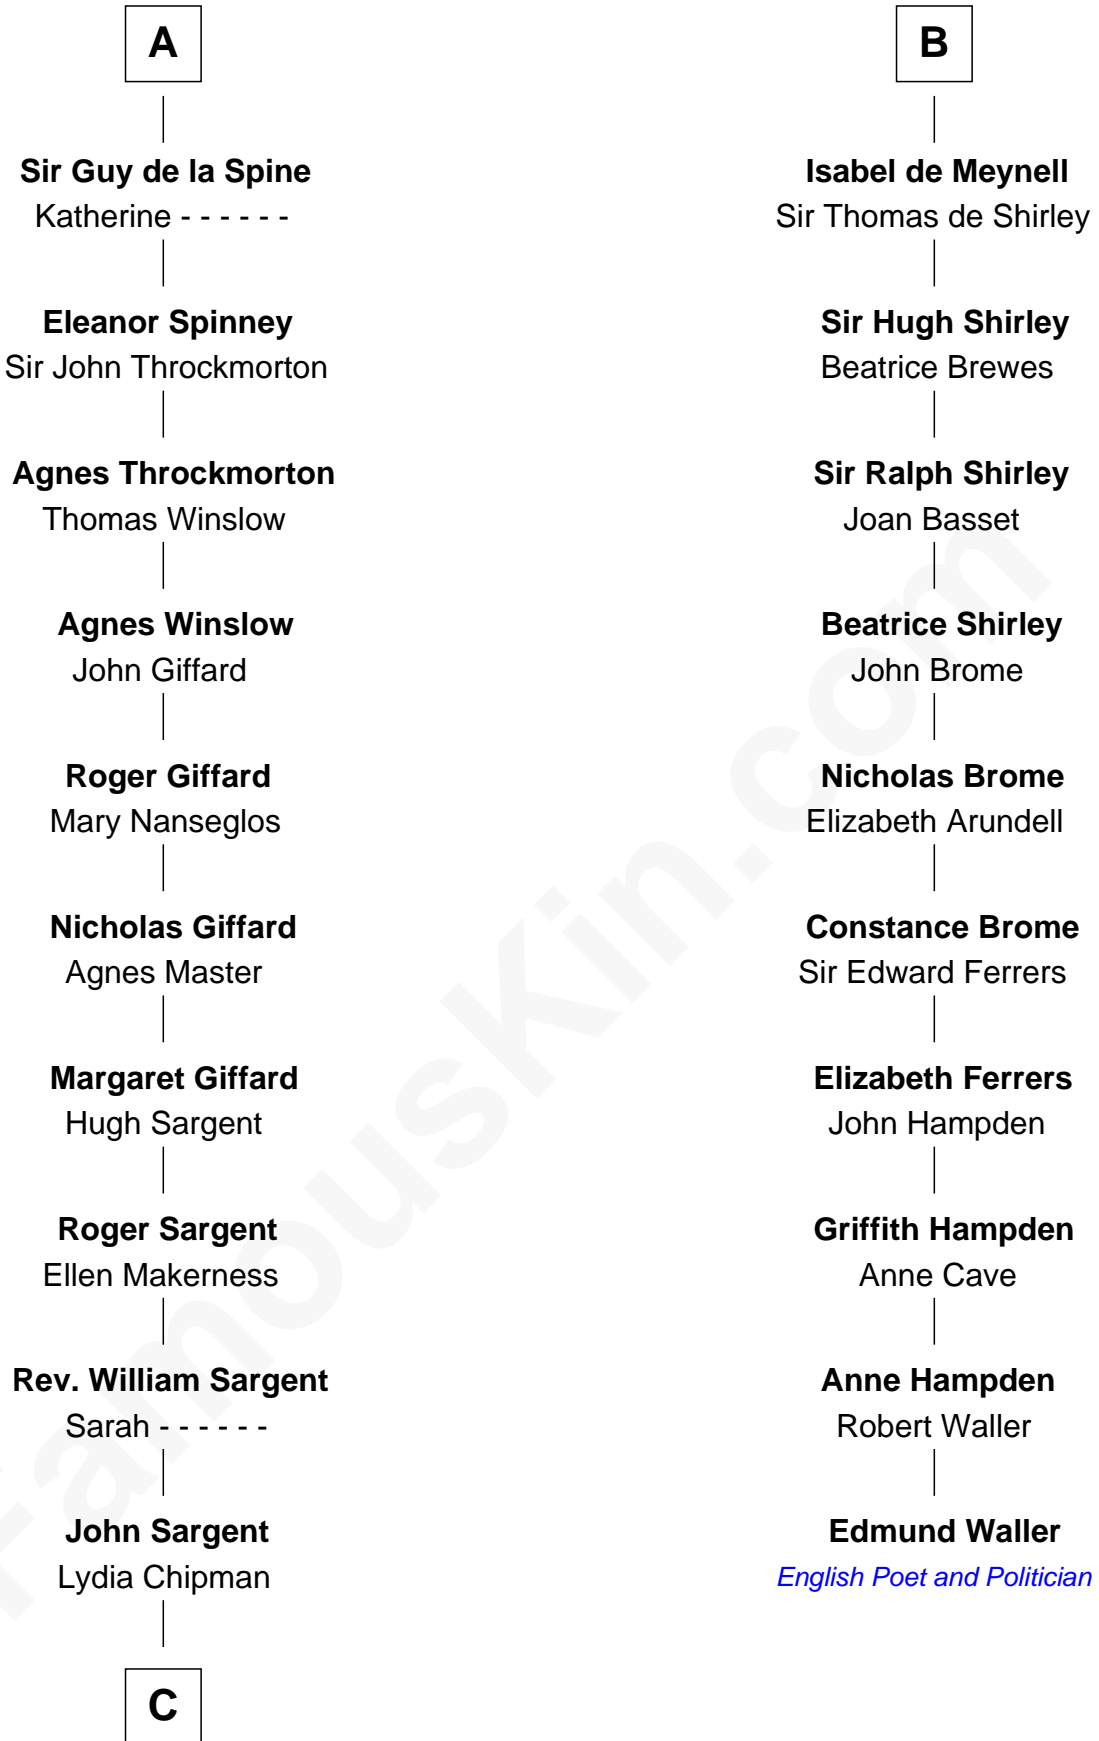

FamousKin.com
Relationship Chart of
Ralph Waldo Emerson
American Poet

16th cousin 5 times removed of
Edmund Waller
English Poet and Politician

C

—
Lydia Sargent

Joseph Waite

—
Hannah Waite

Phineas Upham

—
Hannah Upham