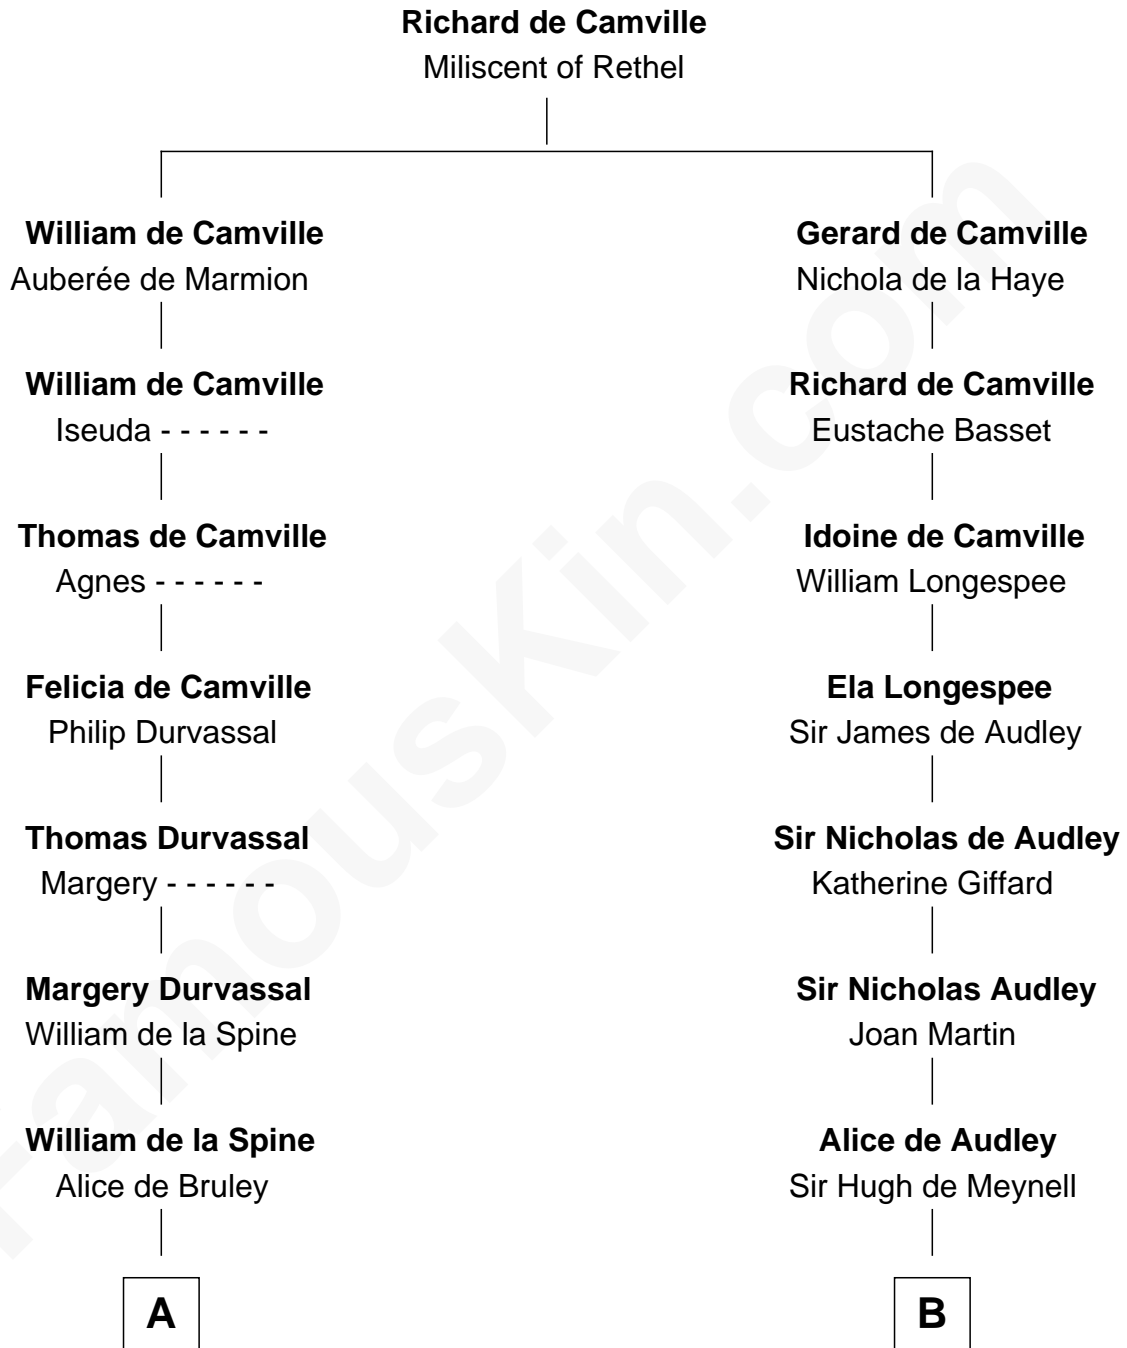

FamousKin.com
Relationship Chart of
Ralph Waldo Emerson
American Poet

16th cousin 5 times removed of
Edmund Waller
English Poet and Politician

C

—
Lydia Sargent

Joseph Waite

—
Hannah Waite

Phineas Upham

—
Hannah Upham

John Haskins

—
Ruth Haskins

Rev. William Emerson

—
Ralph Waldo Emerson

American Poet

FamousKin.com