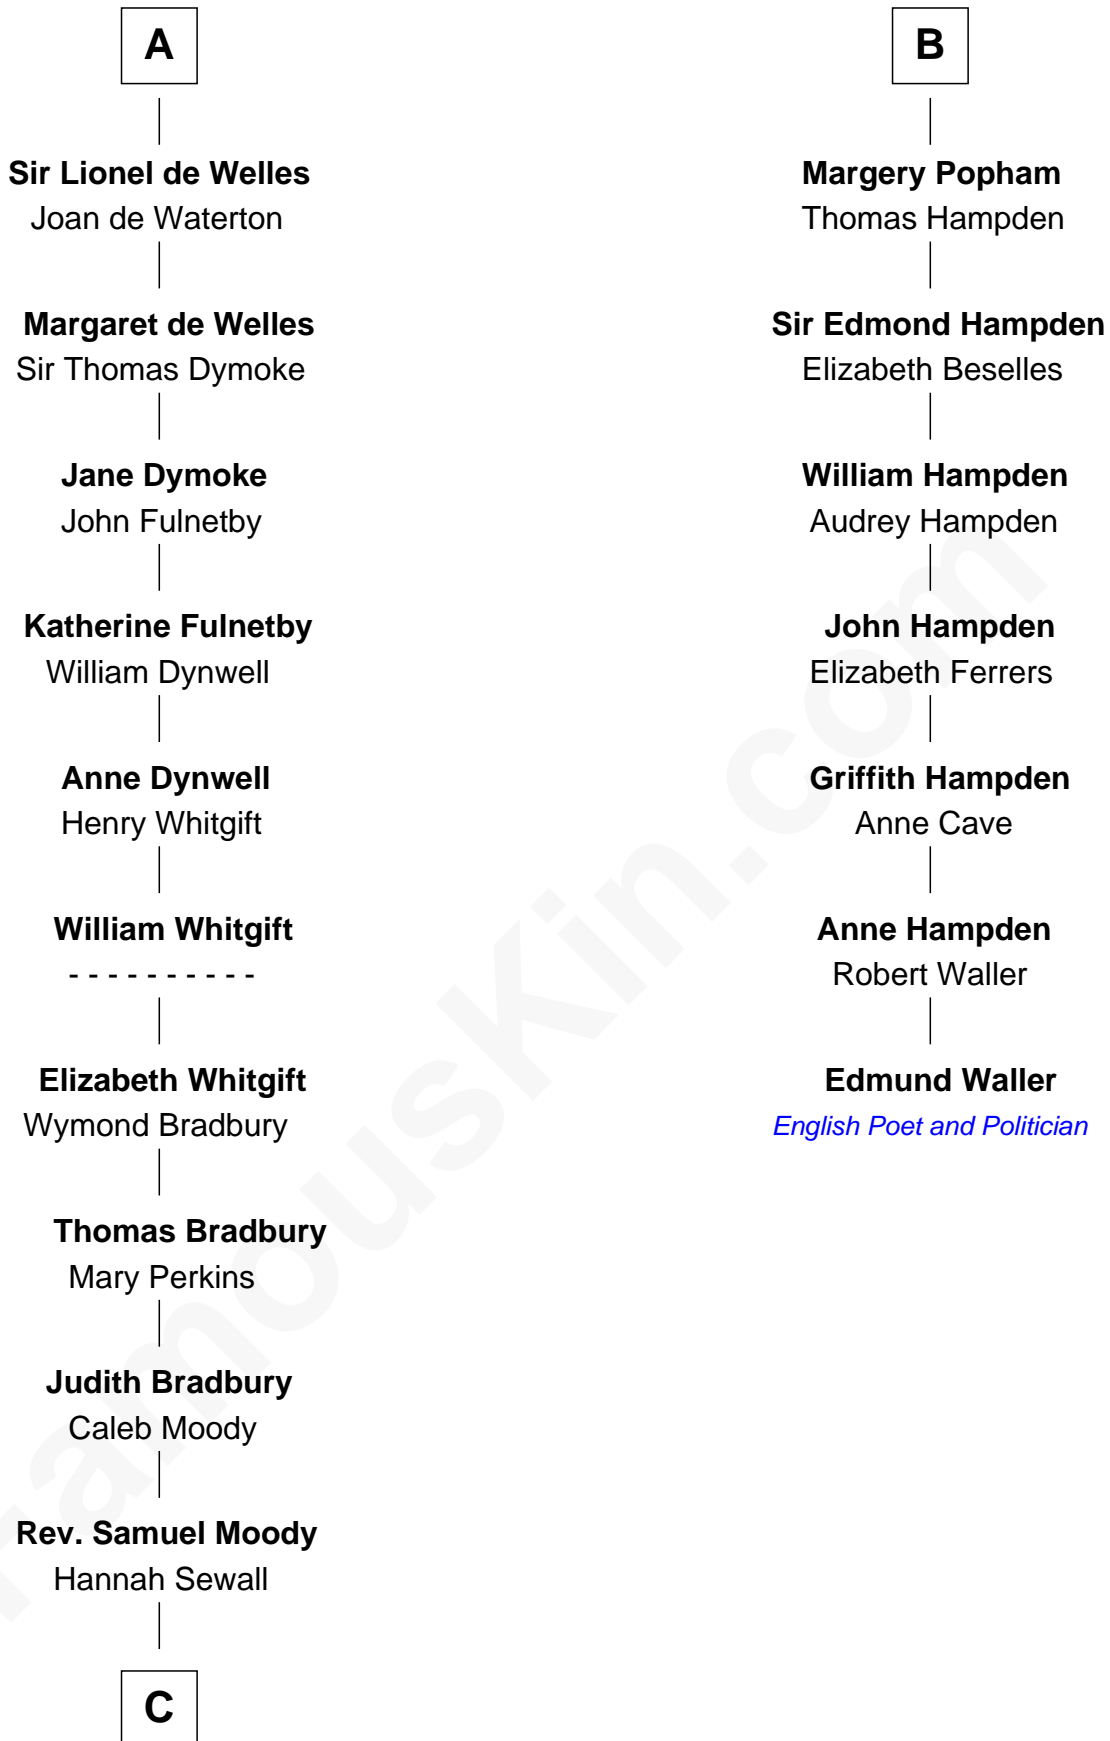

FamousKin.com
Relationship Chart of
Ralph Waldo Emerson
American Poet

13th cousin 7 times removed of
Edmund Waller
English Poet and Politician

C

FamousKin.com