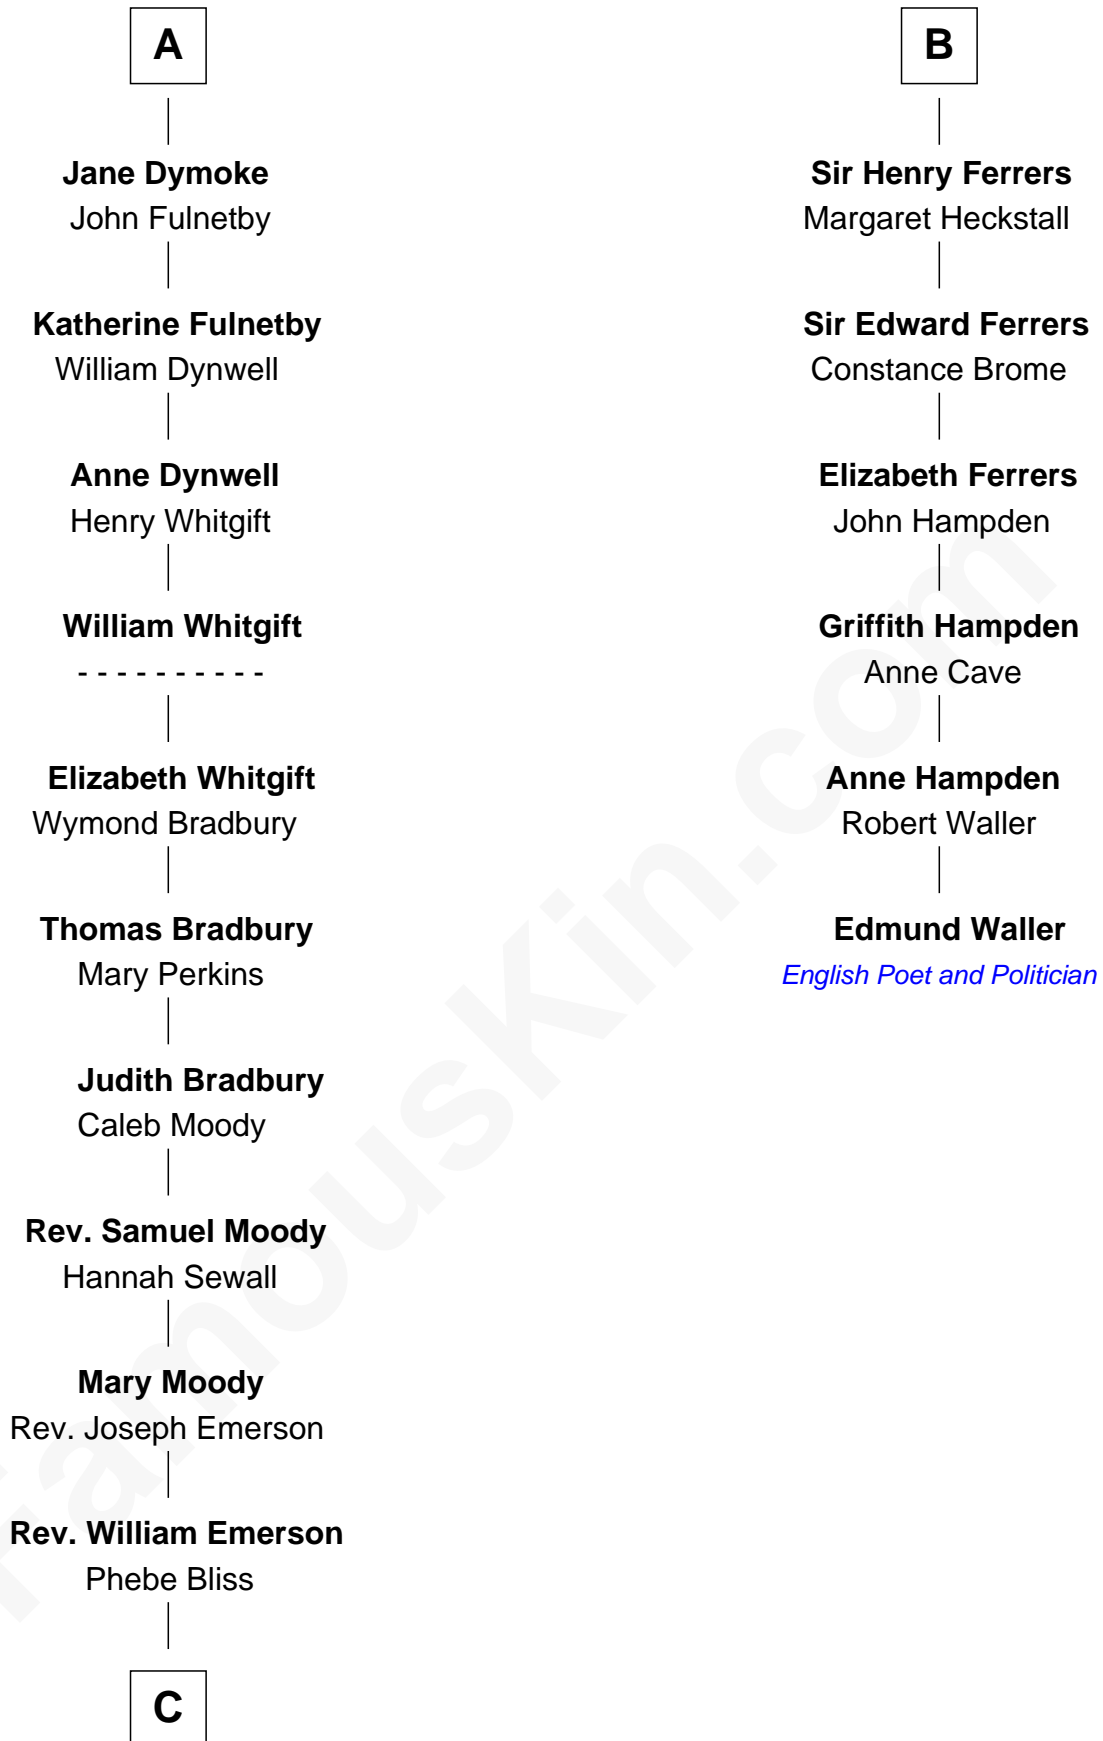

FamousKin.com
Relationship Chart of
Ralph Waldo Emerson
American Poet

12th cousin 6 times removed of
Edmund Waller
English Poet and Politician

C

Rev. William Emerson

Ruth Haskins

Ralph Waldo Emerson

American Poet

FamousKin.com