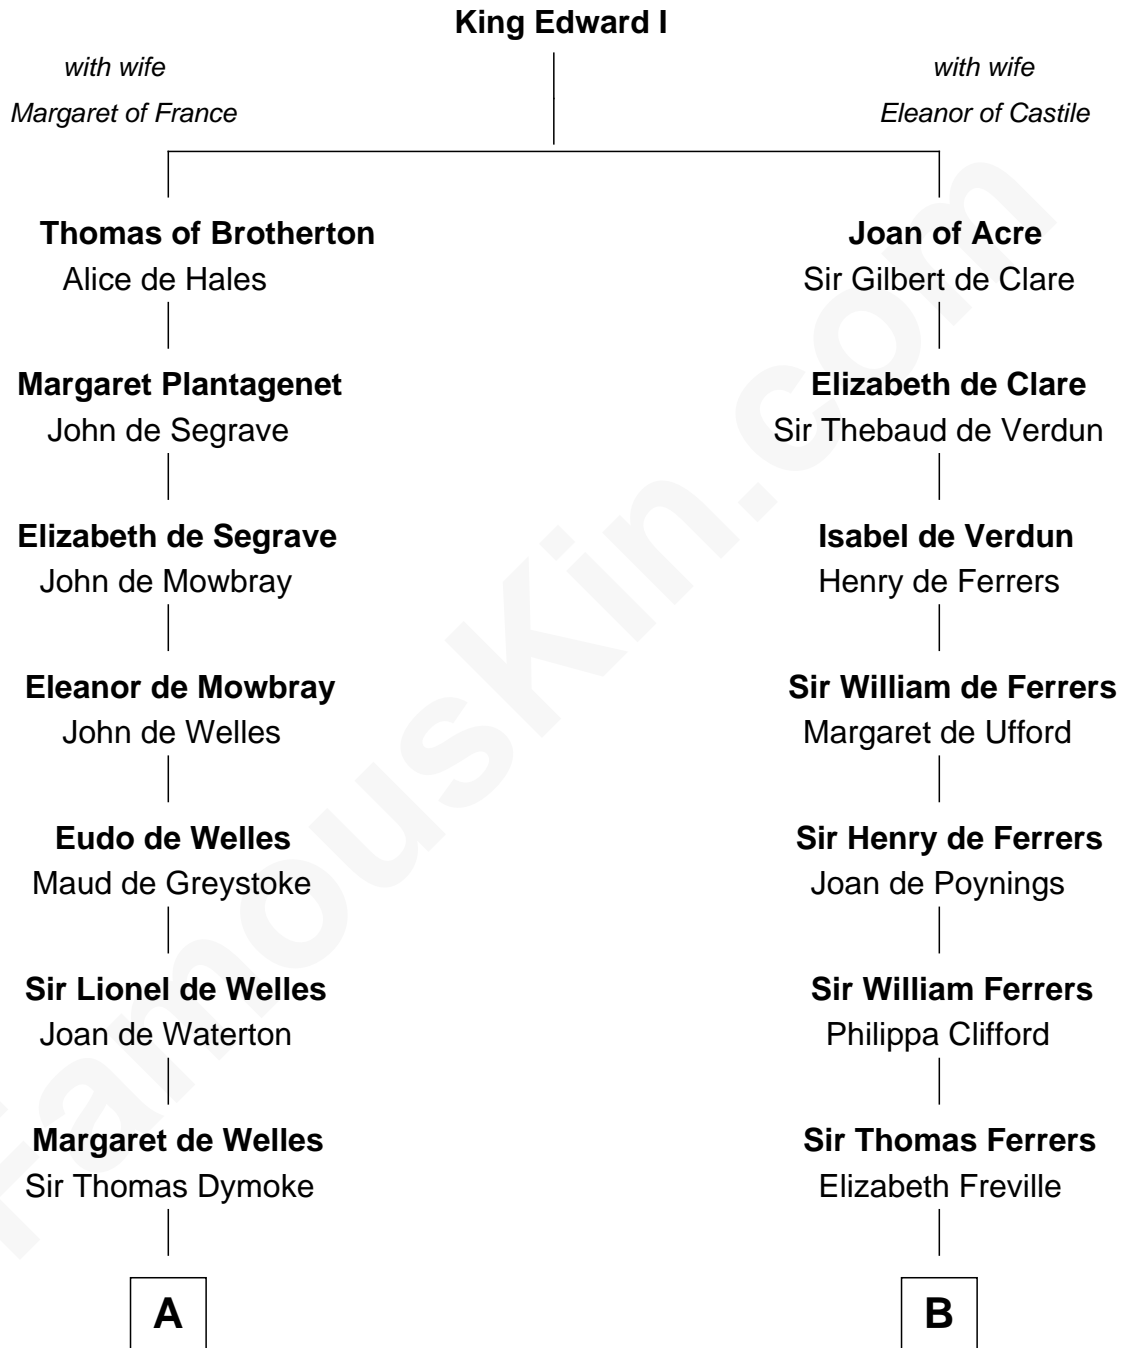

FamousKin.com
Relationship Chart of
Ralph Waldo Emerson
American Poet

12th cousin 6 times removed of
Edmund Waller
English Poet and Politician

C

Rev. William Emerson

Ruth Haskins

Ralph Waldo Emerson

American Poet

FamousKin.com